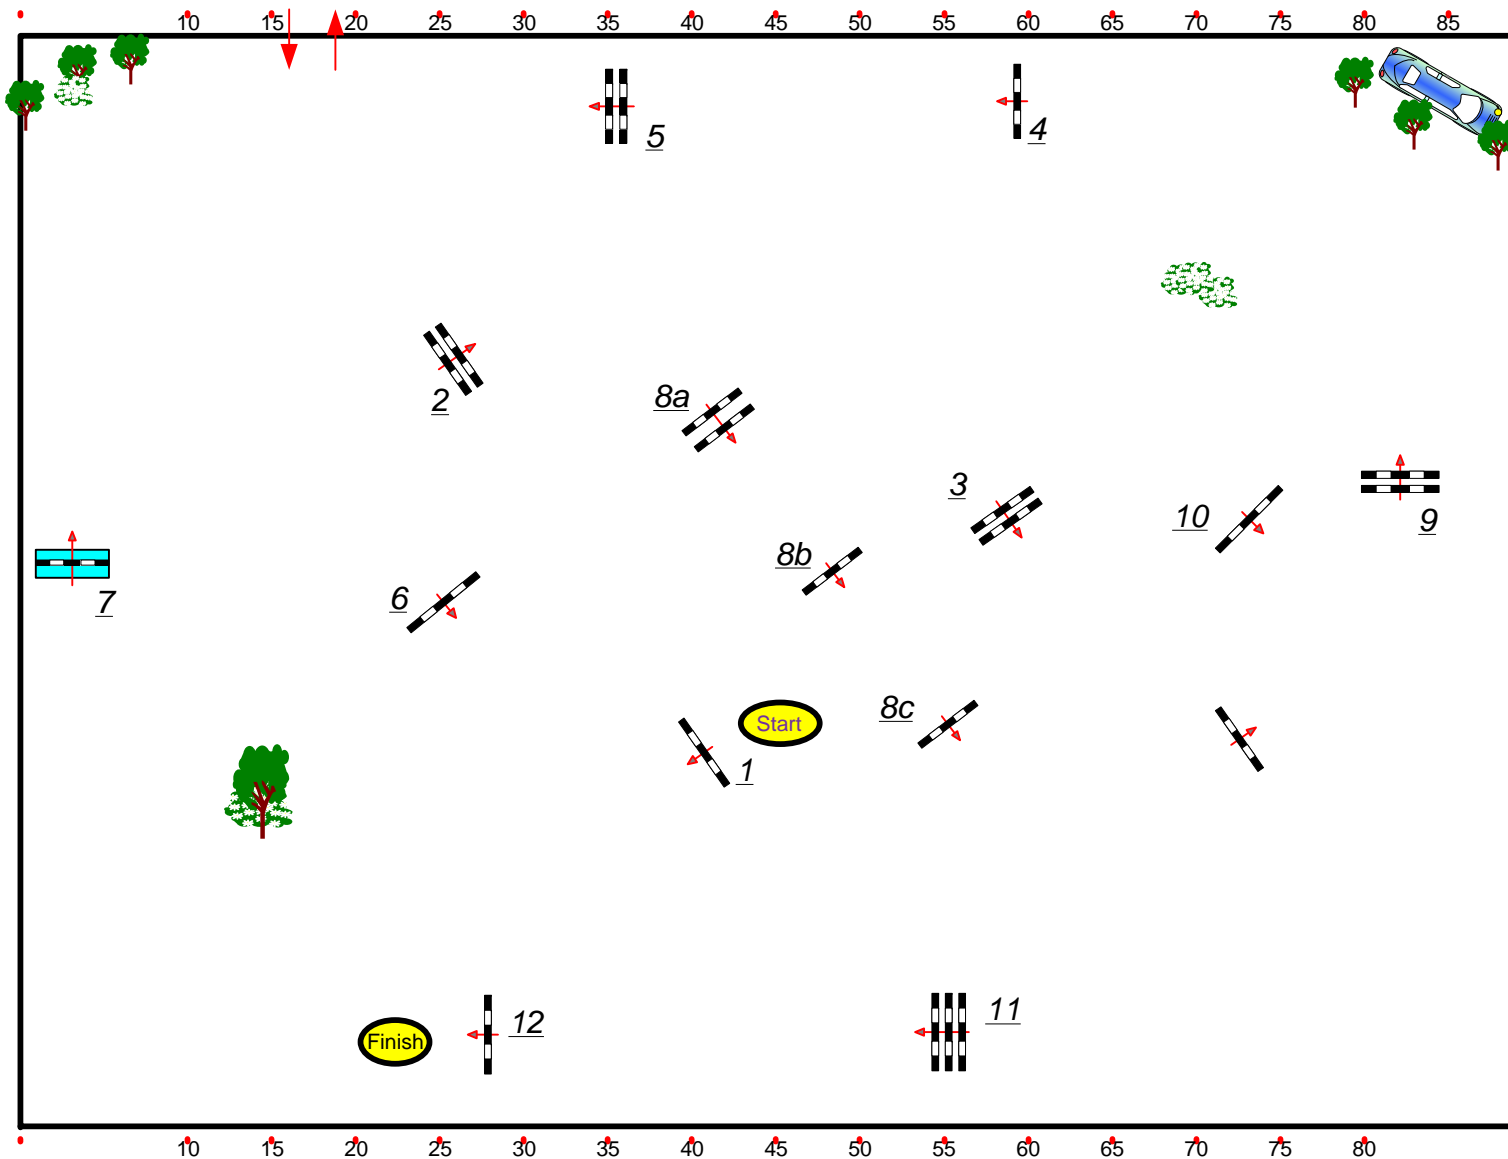

CSI** MAGNA RACINO

100

Competition Nr.: 100

CHILDREN FINAL TOUR

COMPETITION WITH JUMP OFF

Class: 1,25 ☺

Sonntag, 22. Mai 2011

Beginn: 0:00 Uhr

Table: A
FEI RG / Art.: 238/2.2
Height: 1,25 mtr.

Speed: 350 m/Min.

Length: 560 mtr.
Time allowed: 96 sek.
Time Limit: 192 sek.

Obstacles:
Efforts:

Jump off:
5,6,7,8a-b,9,3,12
Length: 240 mtr.
Time allowed: 42 sek.
Time Limit: 84 sek.