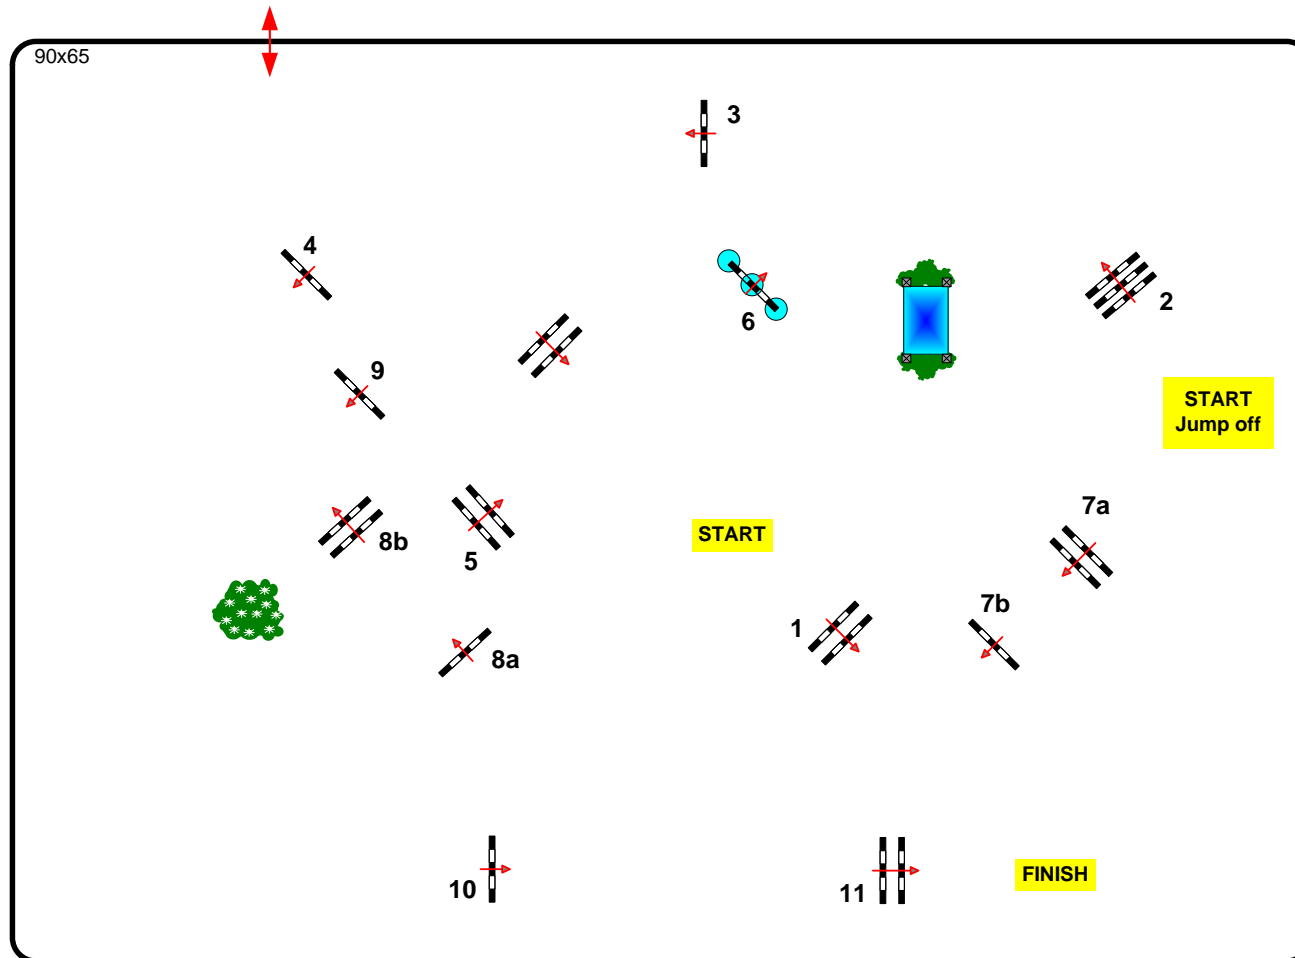

# CSI\*\* MAGNA RACINO - SPRING TOUR 2011

VIP ARENA 1st Week

31

Competition Nr.: 31 VIP Tour SMALL - Competition with Jump off - Klasse: 1,15 ;-)- Sonntag, 8. Mai 2011

Table: A  
FEI RG / Art.: 238.2.2  
Hight: 1,15 mtr.

Speed: 350 m/Min.

Length: 510 mtr.  
Time allowed: 88 sek.  
Time Limit: 176 sek.

Obstacles: 12  
Efforts: 14

Jump off:  
**2-4-5-8a-8b-11**  
Lengh: 330 mtr.  
Time allowed: 57 sek.  
Time Limit: 114 sek.