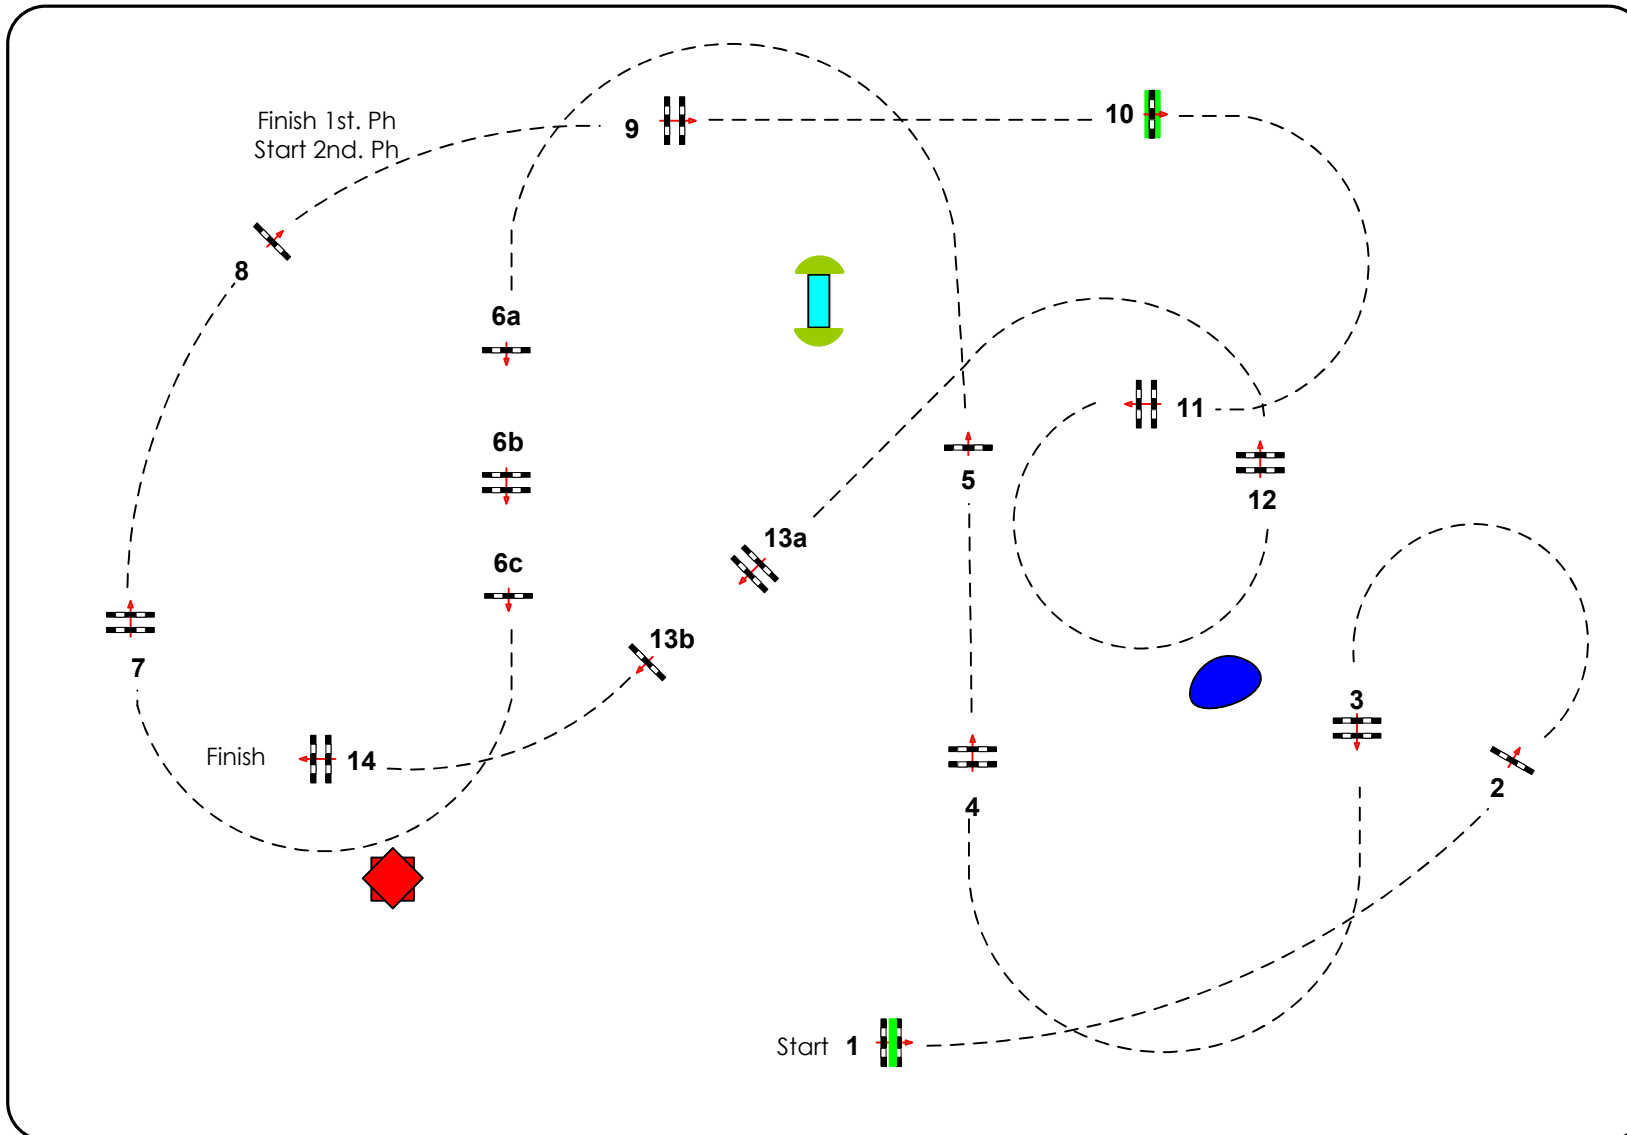

Magna Racino Spring Tour

Table: A
National RG:
FEI RG / Art. 274.5.3
Height: 1.30 m

Speed: 350 m/min
Length: 350 m
Time allowed: 60 sec
Time limit: 120 sec

Obstacles: 8
Efforts: 10
Penalty sec
Closed combination:

2nd Phase:

9-14
Length: 240 m
Time allowed: 42 sec
Time limit: 84 sec

2nd Jump-off:

Length: 0 m
Time allowed: 0 sec
Time limit: 0 sec

Stefan Wirth &
Gregor Gschlenk