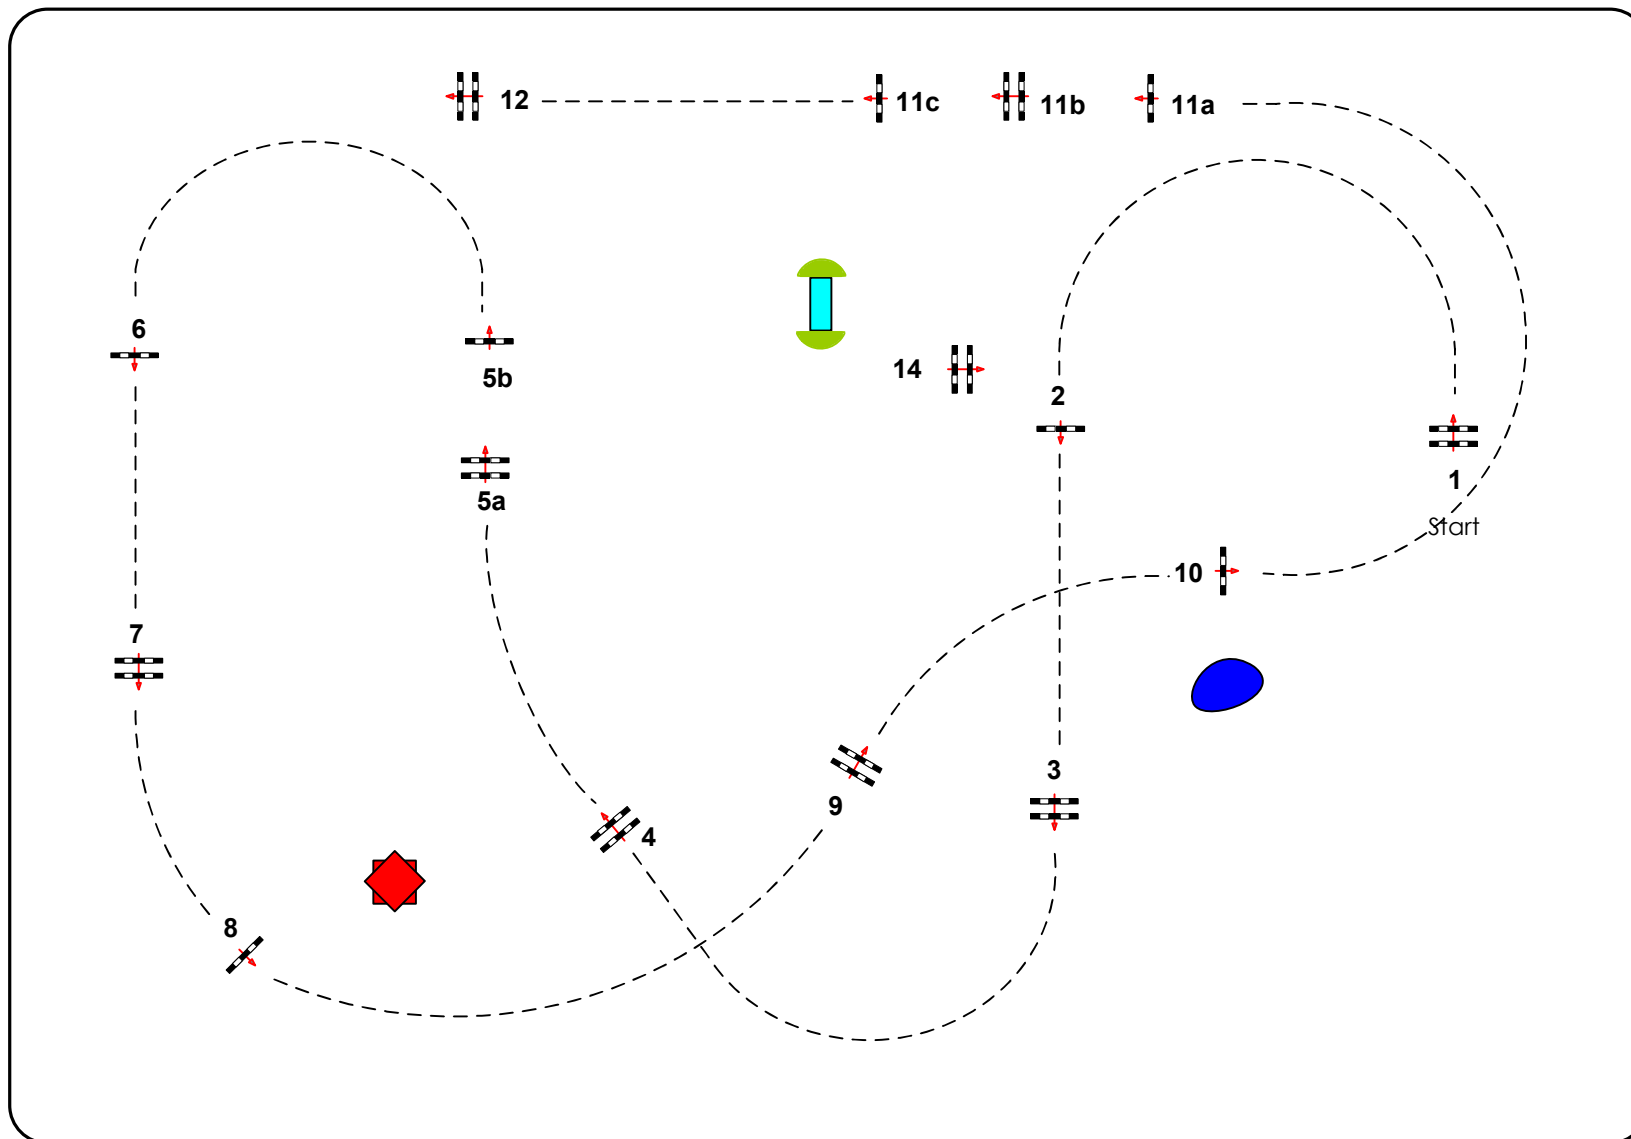

Magna Racino Spring Tour

Table: A
National RG:
FEI RG / Art. 238.2.2
Height: 1,25 m

Speed: 350 m/min
Length: 510 m
Time allowed: 88 sec
Time limit: 176 sec

Obstacles: 11
Efforts: 13
Penalty sec
Closed combination:

1st Jump-off:
8-9-10-2-14-11a-11b-12
Length: 330 m
Time allowed: 57 sec
Time limit: 114 sec

2nd Jump-off:
Length: 0 m
Time allowed: 0 sec
Time limit: 0 sec