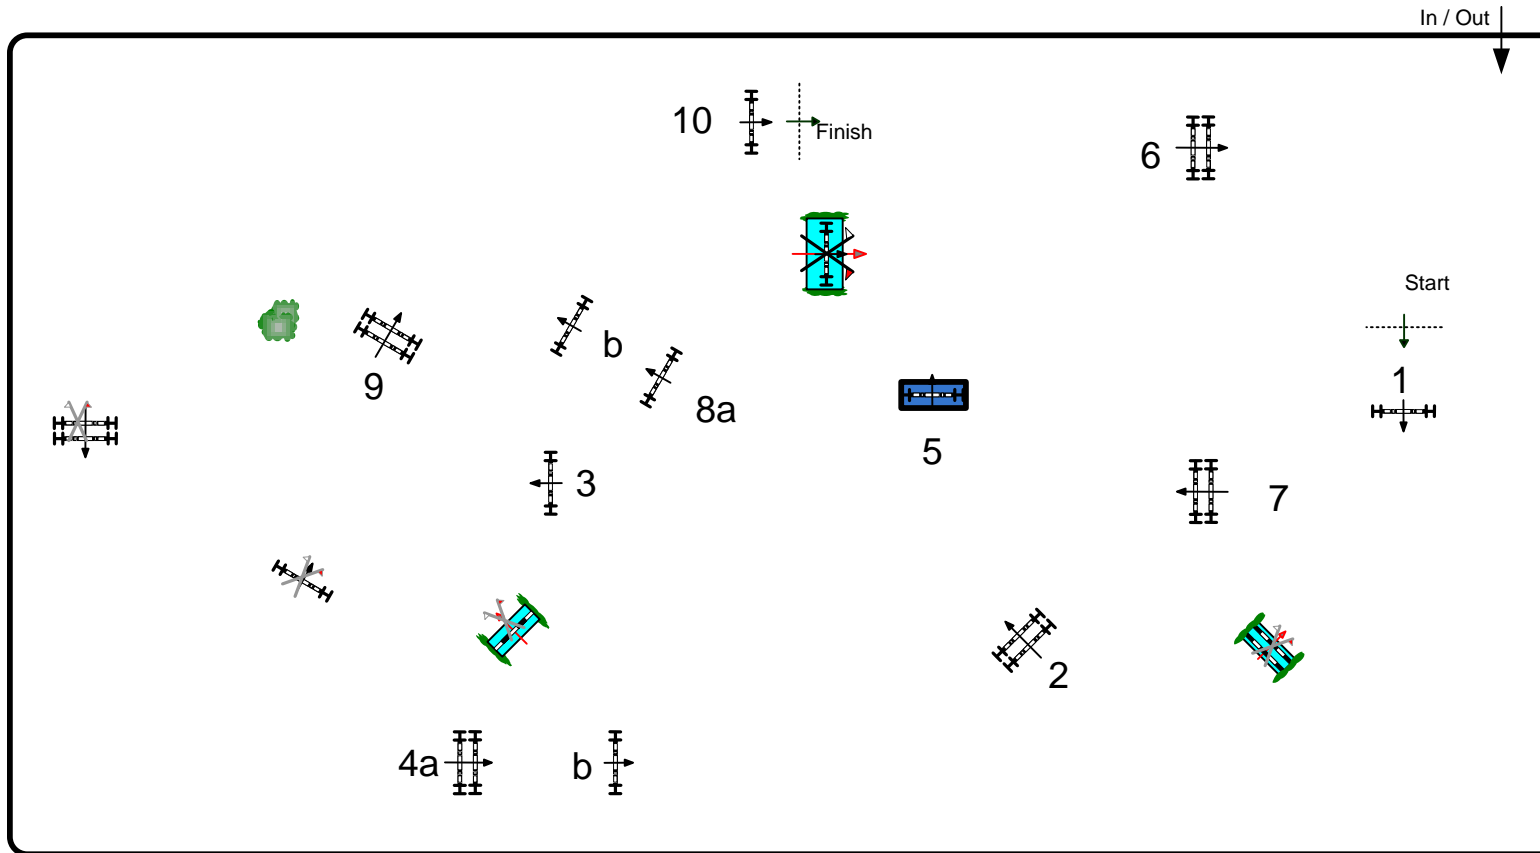

Start: 8:00

Table: A  
 National RG: -  
 FEI RG / Art. 238.2.1  
 Height: 1,25 m

Speed: 350 m/min  
 Length: 450 m  
**Time allowed: 78 sec**  
 Time limit: 156 sec

Obstacles: 10  
 Efforts: 12

1st Jump-off:  
 Length: 0 m  
**Time allowed: 0 sec**  
 Time limit: 0 sec