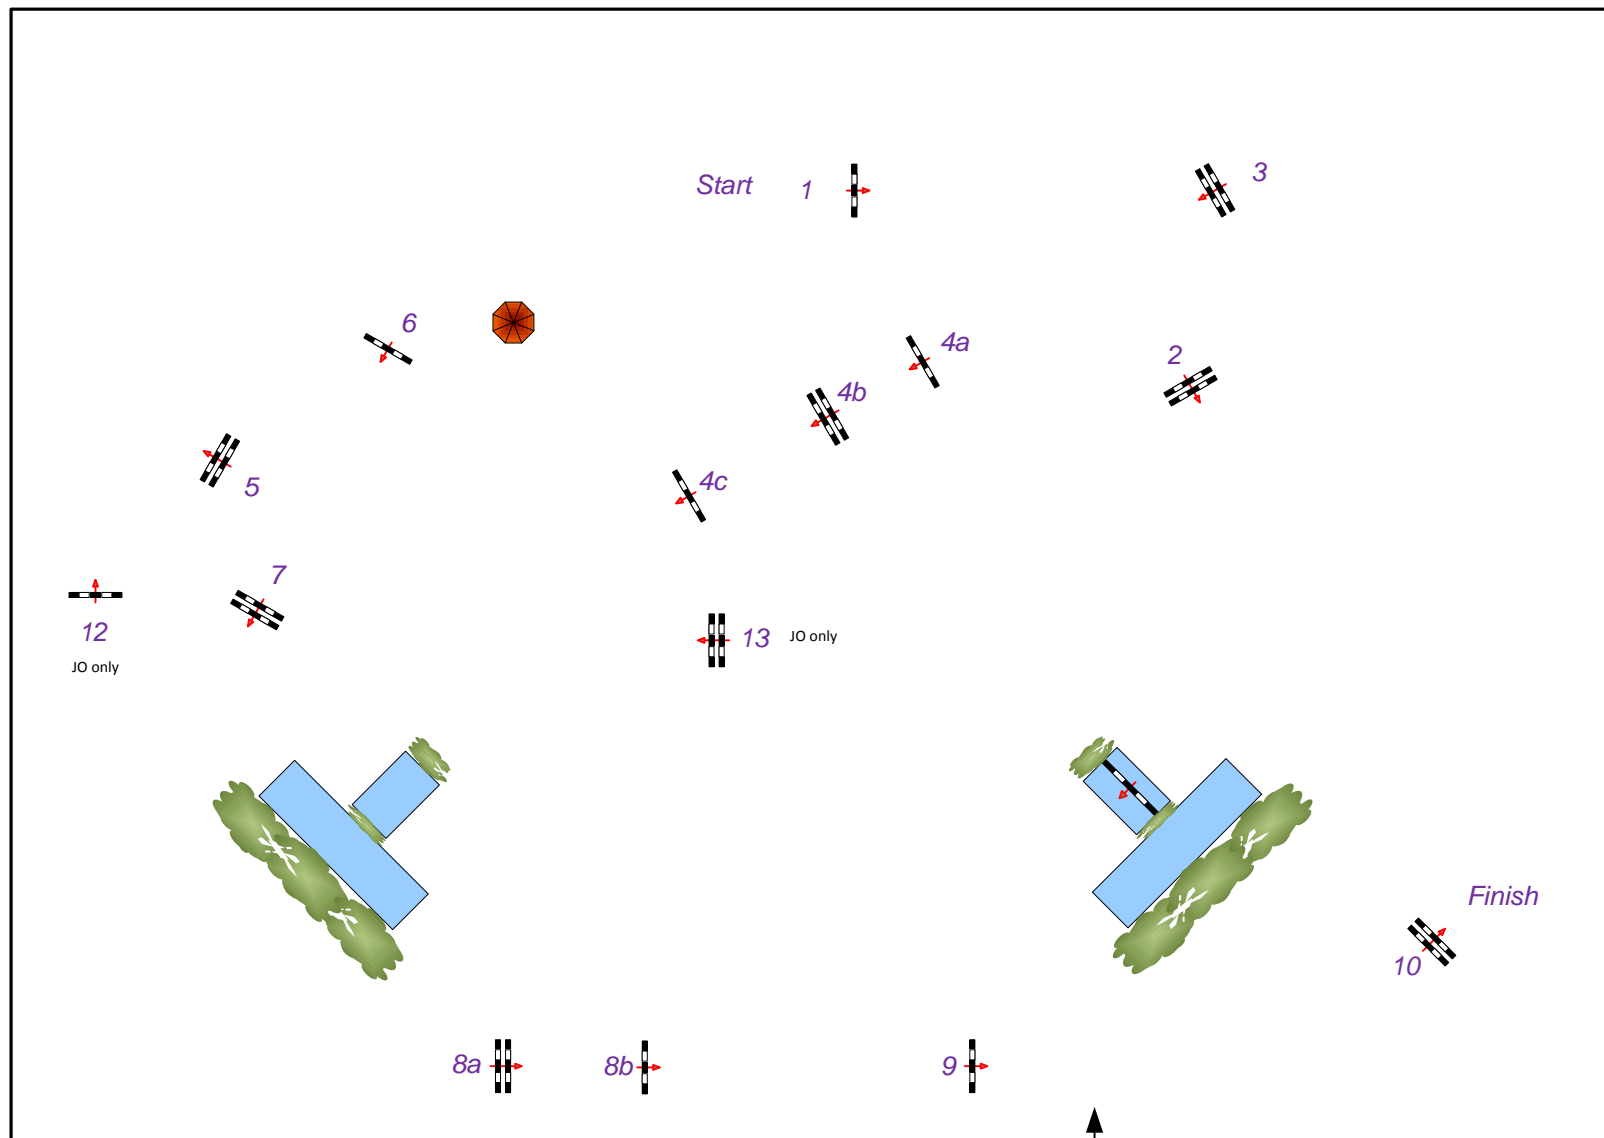

CSI*** MAGNA RACINO - SPRING TOUR 2013

1st. Week ARENA 1

Class No.: 25

Final VIP Tour Medium

Competition with one jump-off

Table:	A
FEI RG / Art.	238.2.2
Approx Height:	1.25 m
Speed:	350 m/min
Length:	410 m
Time Allowed:	71 sec
Time Limit:	142 sec
Obstacles:	10
Efforts:	13
Penalty Seconds:	
Jump-Off:	
12-7-8a-8b-13-1-2	
Length:	295 m
Time Allowed:	51 sec
Time Limit:	102 sec

Parcours Team: Stefan Wirth (GER), Alan Wade (IRE)