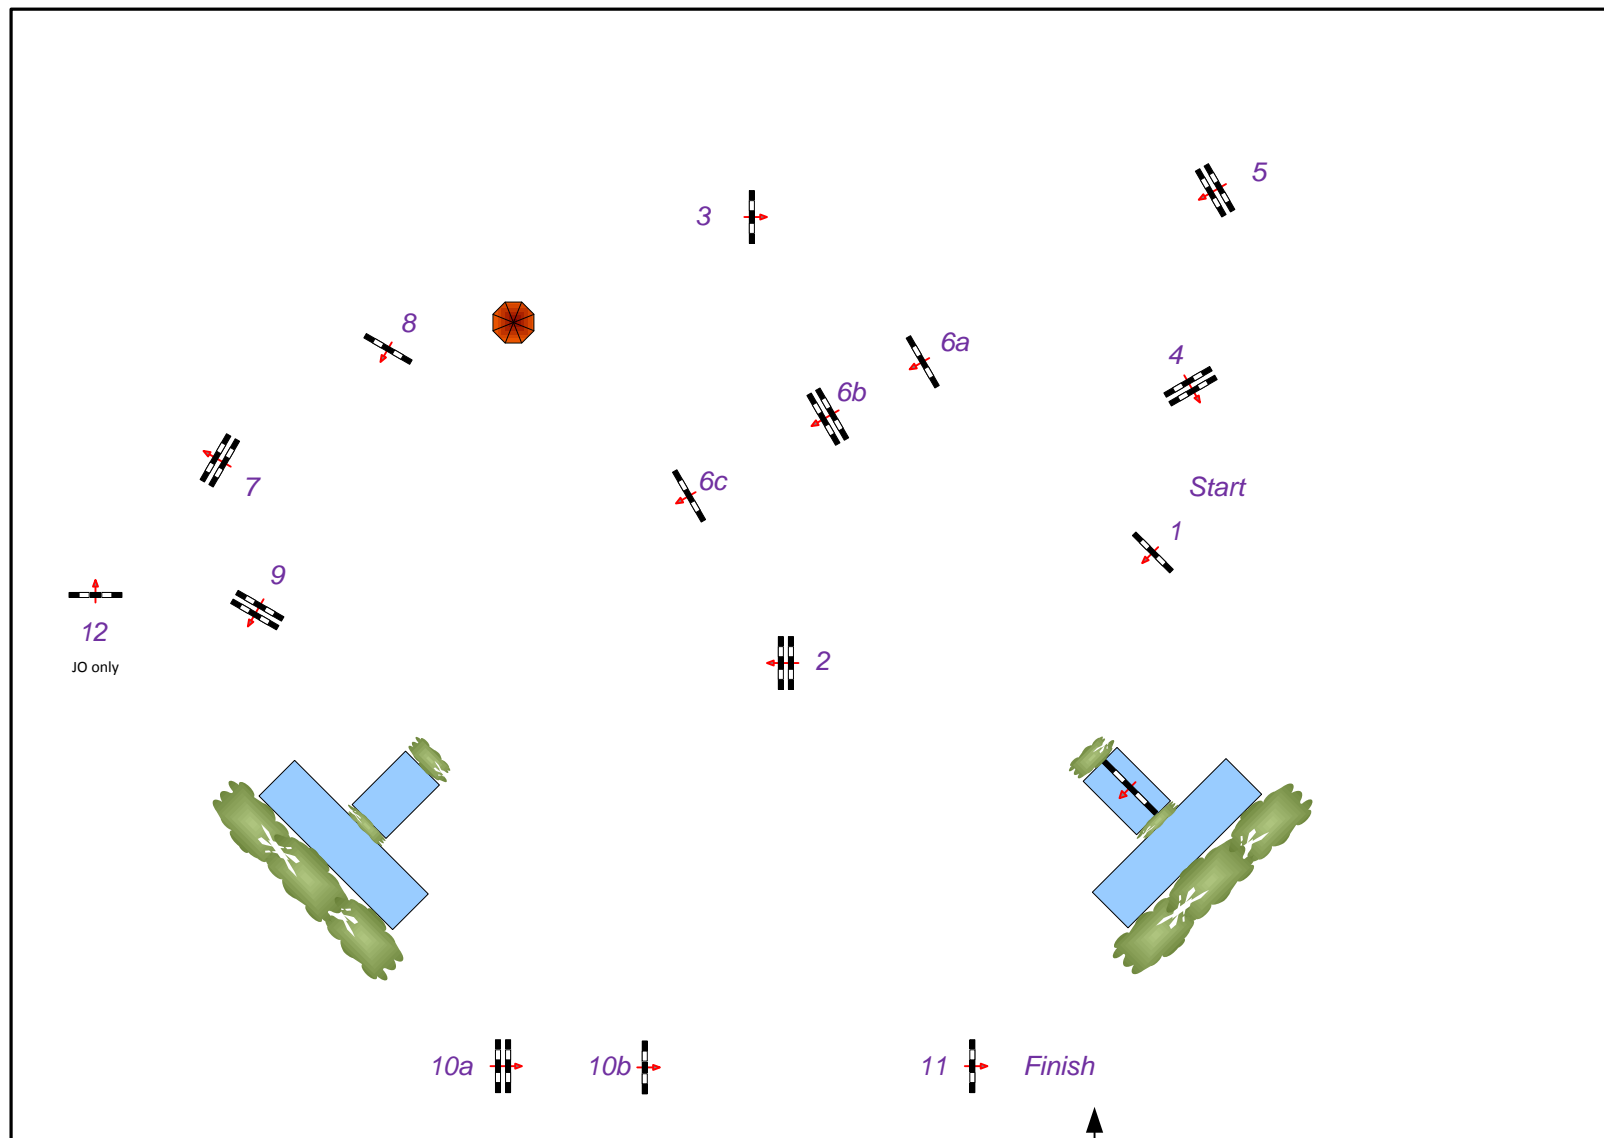

Class No.: 26

Final VIP Tour Large

Competition with one jump-off

| | |
|--------------------|-----------|
| Table: | A |
| FEI RG / Art. | 238.2.2 |
| Approx Height: | 1.40 m |
| Speed: | 350 m/min |
| Length: | 460 m |
| Time Allowed: | 79 sec |
| Time Limit: | 158 sec |
| Obstacles: | 11 |
| Efforts: | 14 |
| Penalty Seconds: | |
| Jump-Off: | |
| 12-9-10a-10b-2-3-4 | |
| Length: | 295 m |
| Time Allowed: | 51 sec |
| Time Limit: | 102 sec |