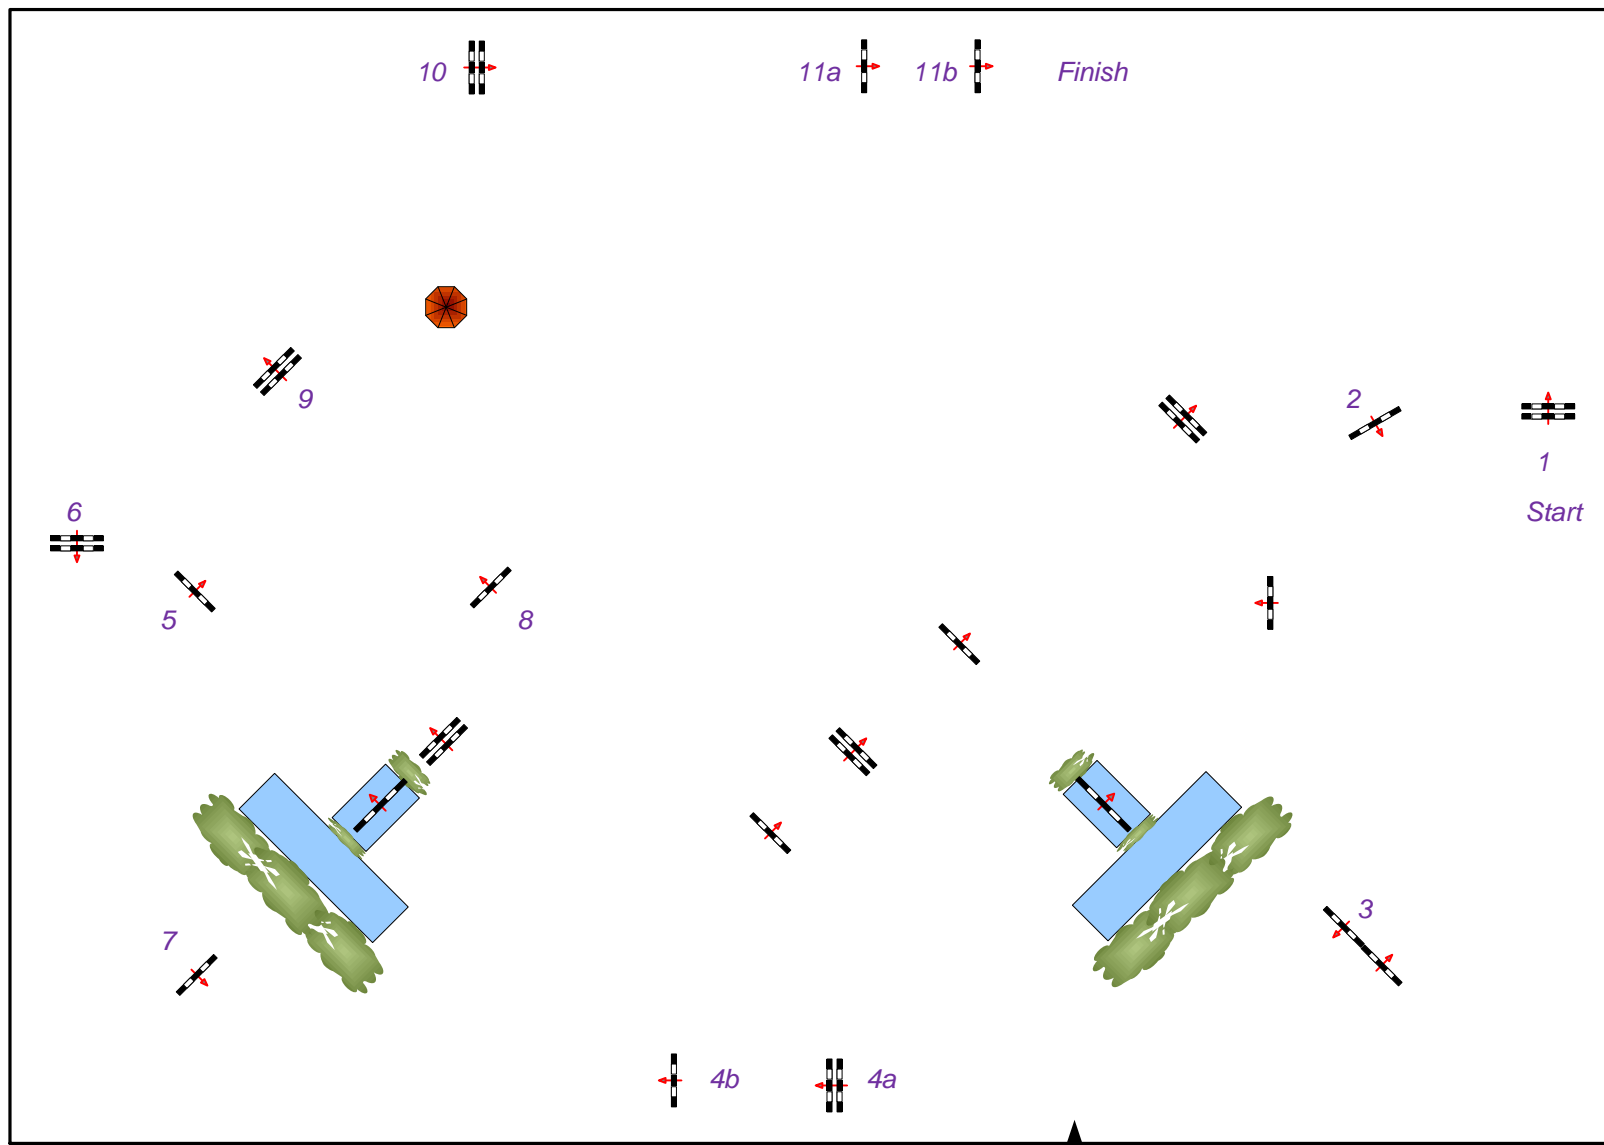

Class No.: 43

VIP Tour Large

Competition against the clock

Table:	A
FEI RG / Art.	238.2.1
Approx Hight:	1.40 m
Speed:	350 m/min
Length:	500 m
Time Allowed:	86 sec
Time Limit:	172 sec
Obstacles:	11
Efforts:	13