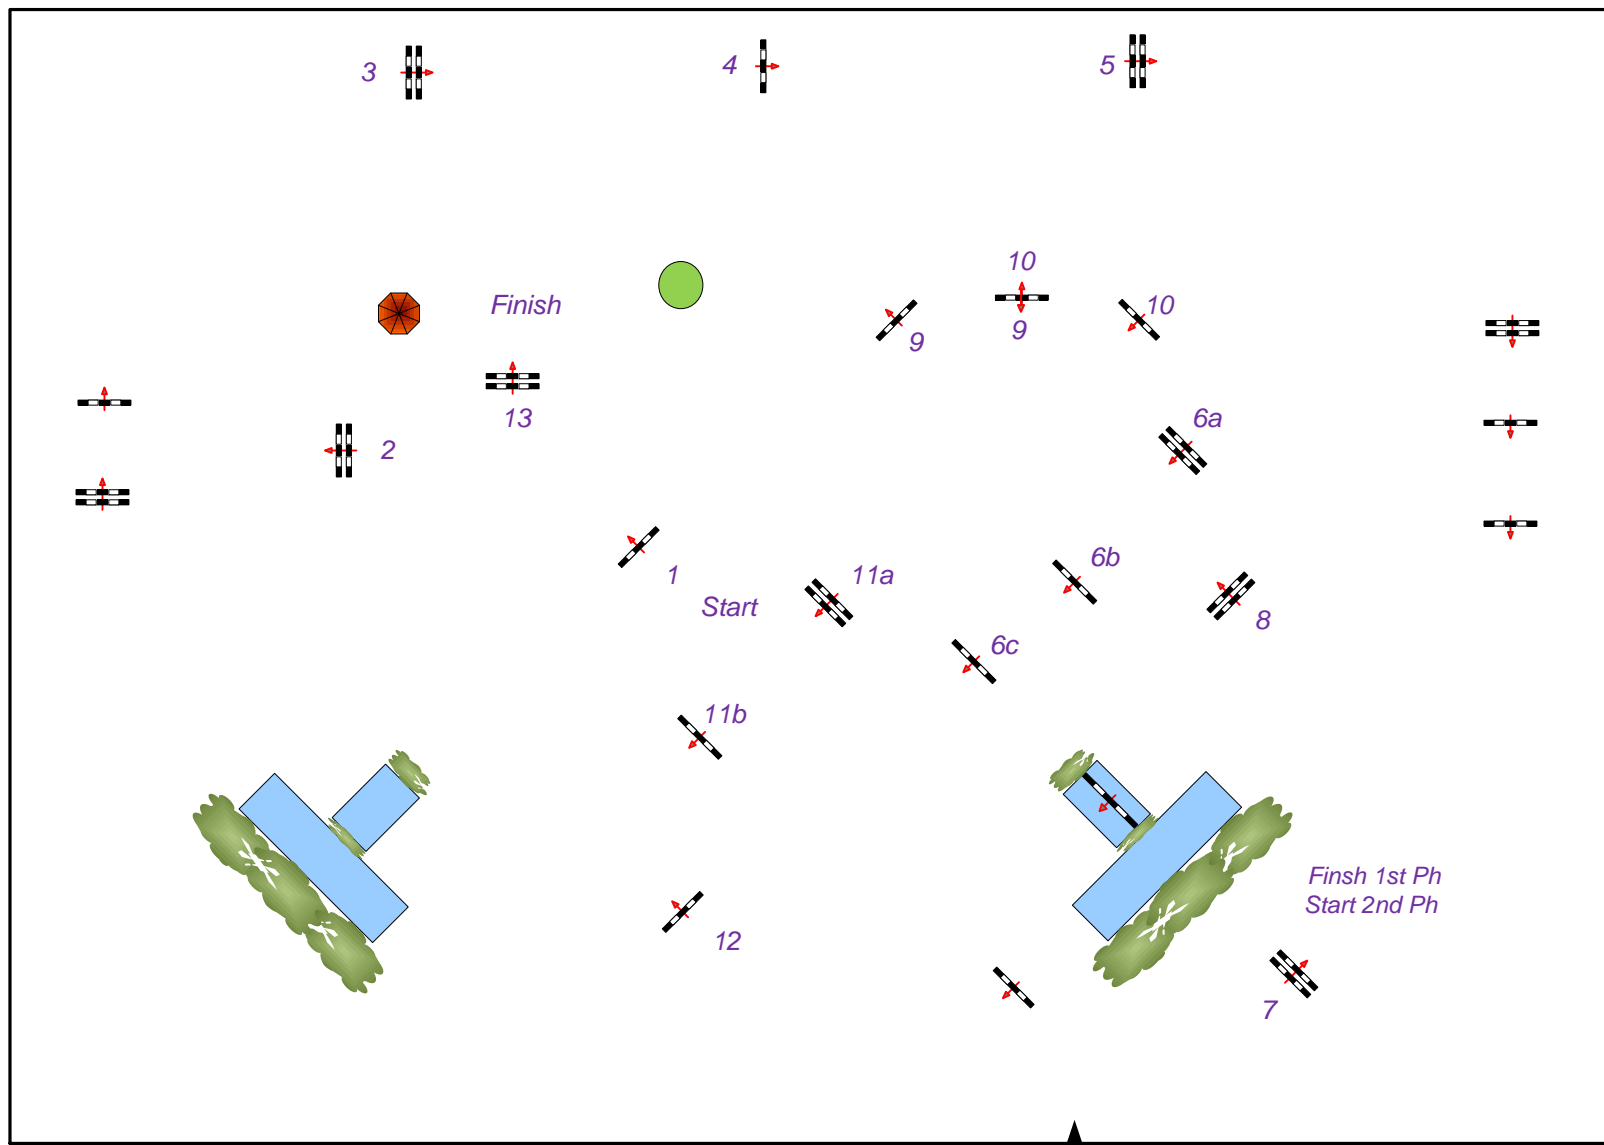

Class No.: 50

VIP Large

Competition in two Phases

Table:	A
FEI RG / Art.	238.2.1
Approx Hight:	1.25 m
Speed:	350 m/min
Length:	290 m
Time Allowed:	50 sec
Time Limit:	100 sec
Obstacles:	7
Efforts:	8
Penalty Seconds:	
Jump-Off:	
8-13	
Length:	230 m
Time Allowed:	40 sec
Time Limit:	80 sec