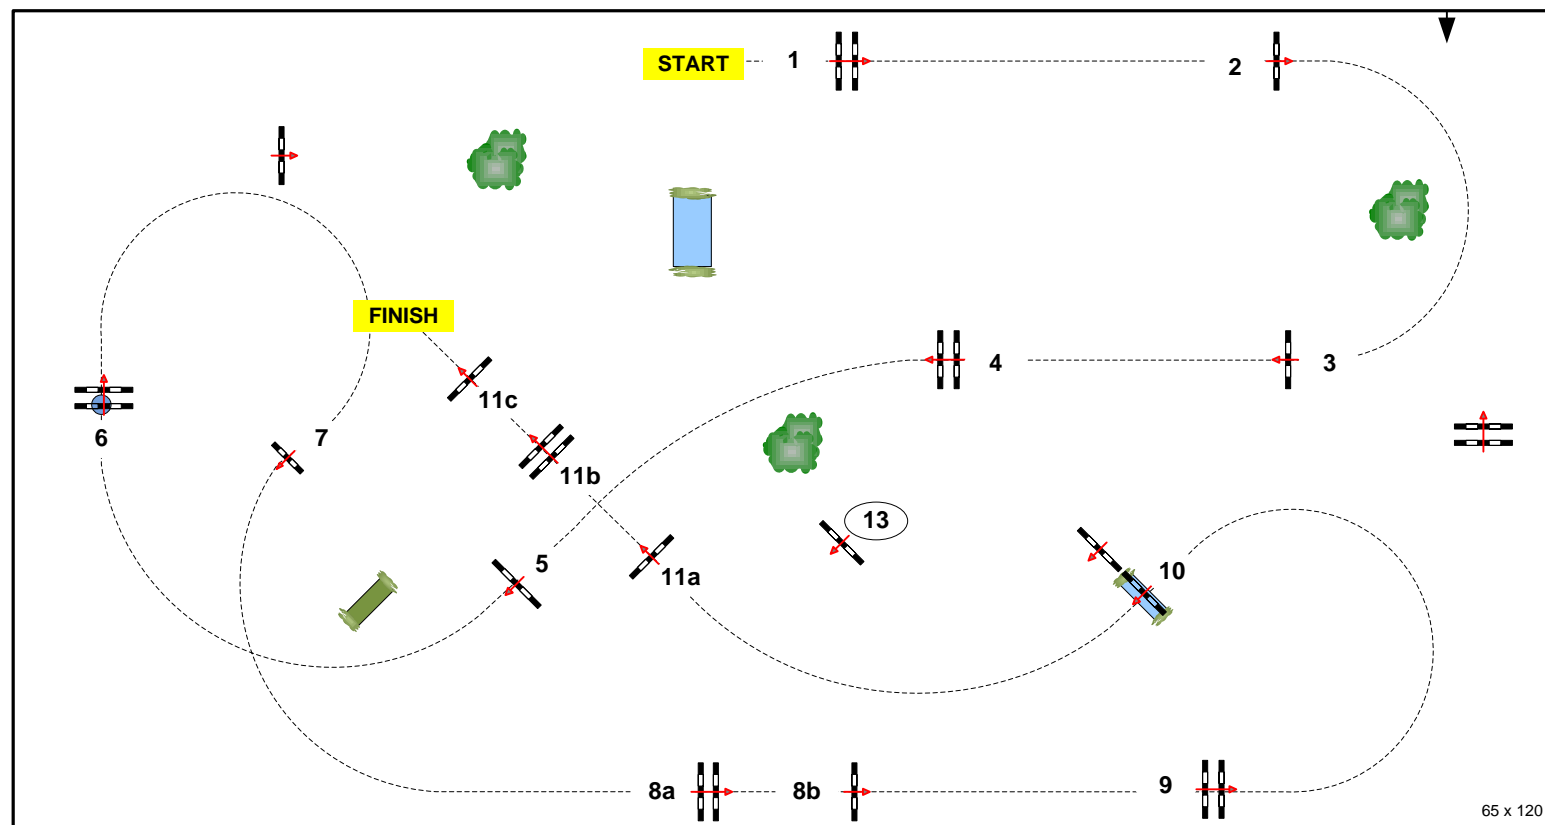

CSI*** MAGNA RACINO - SPRING TOUR 2013

2nd Week

ARENA 2

Class No.: 63

FINALE VIP Tour large

Competition with one jump-off

Table:	A
FEI RG / Art.	238.2.2
Approx Height:	1,25 m
Speed:	350 m/min
Length:	460 m
Time Allowed:	79 sec
Time Limit:	158 sec
Obstacles:	11
Efforts:	14
Penalty Seconds:	
Jump-Off:	
1-4-5-6-7-8a-8b-13	
Length:	300 m
Time Allowed:	52 sec