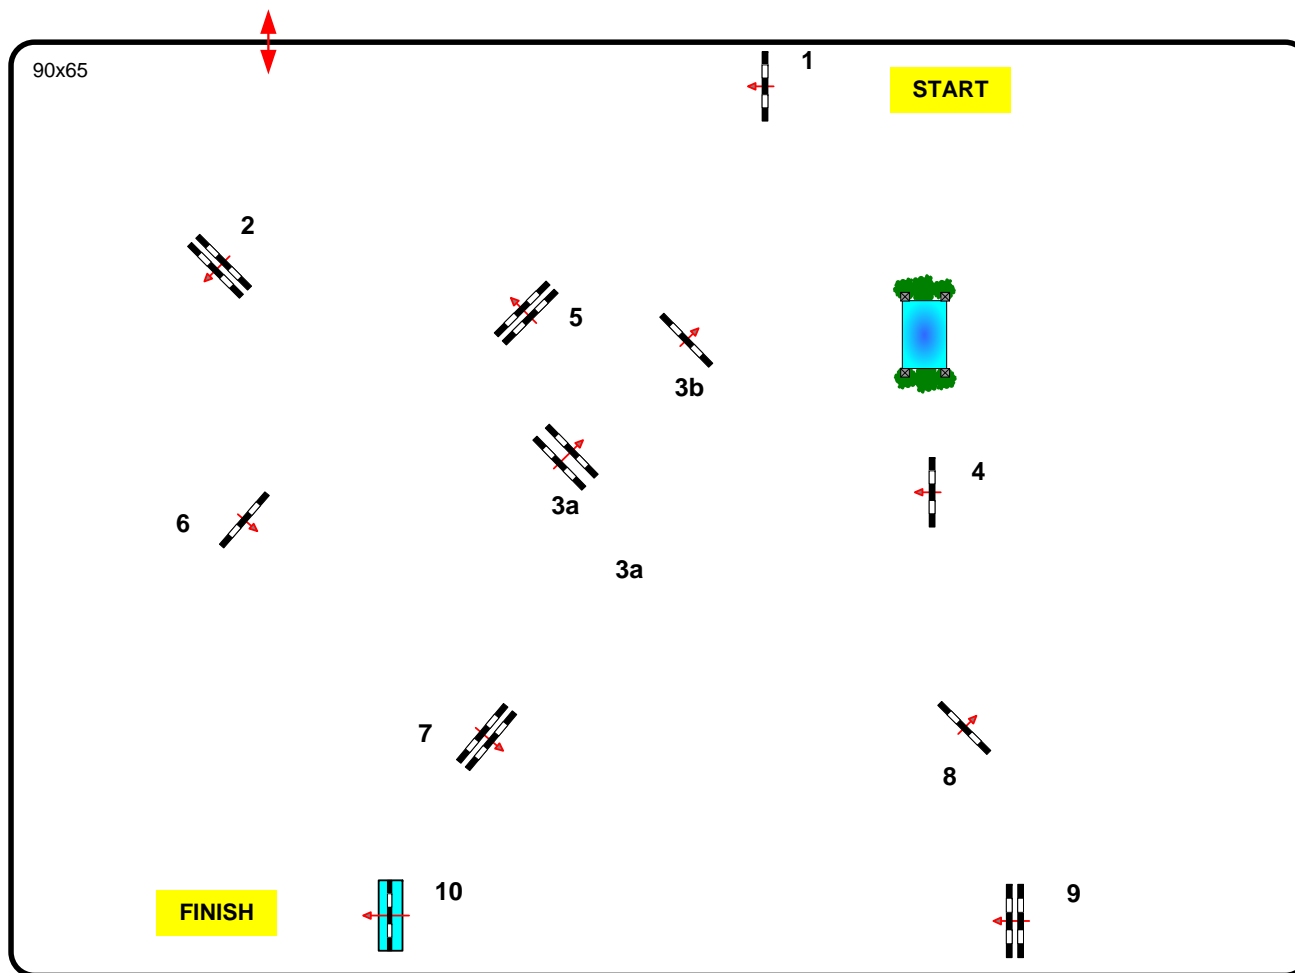

CSI** MAGNA RACINO - SPRING TOUR 2011

VIP ARENA

1st Week

14

Competition Nr.: 14 VIP Tour SMALL - Competition against the Clock - Klasse: 1,15 ;-)- Freitag, 6. Mai 2011

Table: A
FEI RG / Art.: 238.2.1
Hight: 1,15 mtr.

Speed: 350 m/Min.

Length: 460 mtr.
Time allowed: 79 sek.
Time Limit: 158 sek.

Obstacles: 10
Efforts: 11
h

Jump off:

Length: 0 mtr.
Time allowed: 0 sek.
Time Limit: 0 sek.

JUDGE

Course Designer: G. Gschlenk, W. Schellenbauer & Team