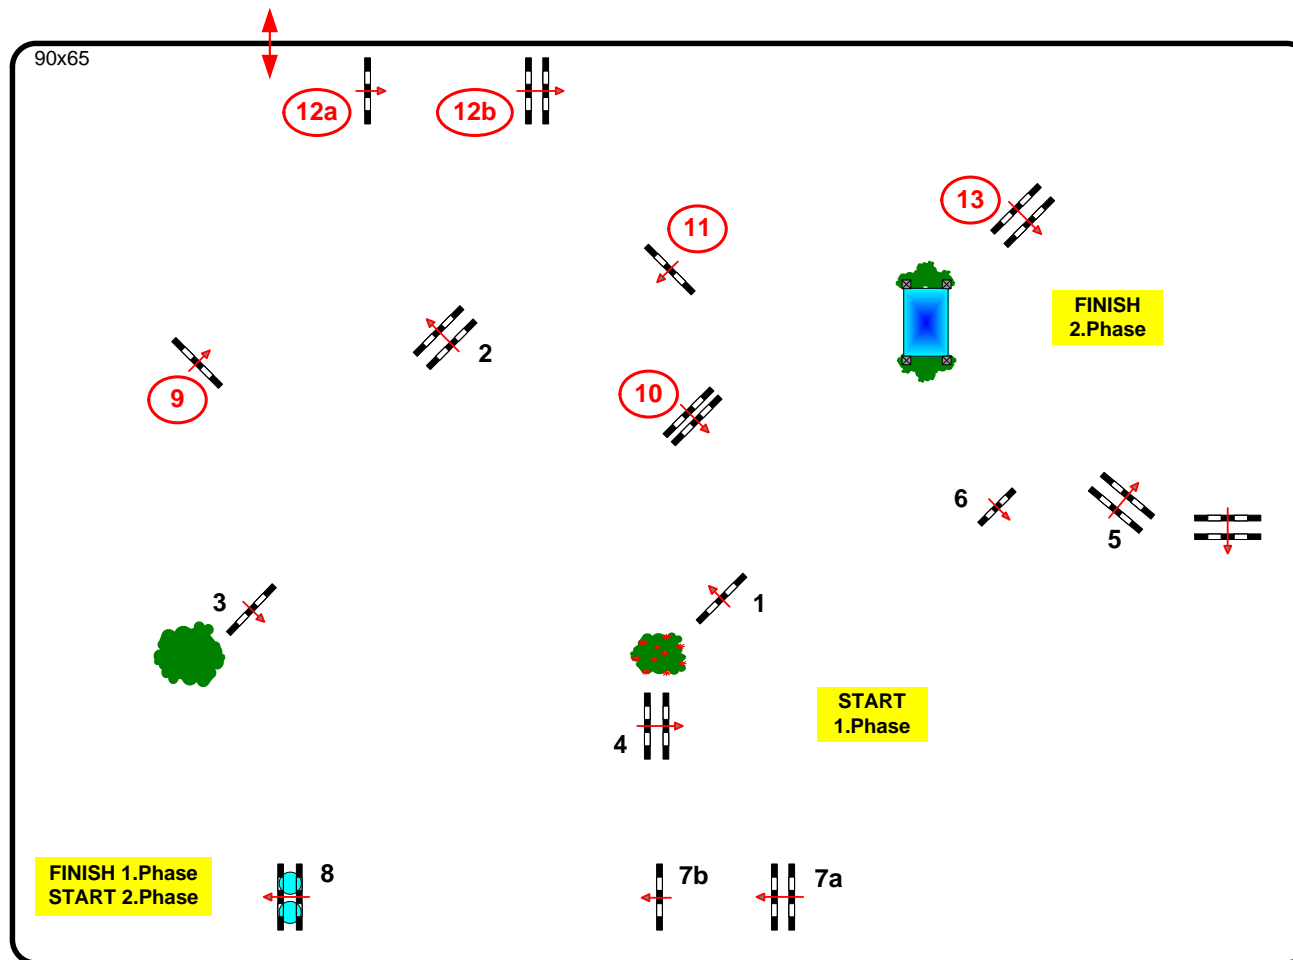

CSI** MAGNA RACINO - SPRING TOUR 2011

VIP ARENA 1st Week

24

Competition Nr.: 24 VIP Tour LARGE - Competition with two Phases - Klasse: 1,40 ;-)- Samstag, 7. Mai 2011

Table: A
FEI RG / Art.: 274.5.3
Height: 1,40 mtr.

Speed: 350 m/Min.

Length: 330 mtr.
Time allowed: 57 sek.
Time Limit: 114 sek.

Obstacles: 8
Efforts: 9

2.Phase: 9 - 13
Length: 310 mtr.
Time allowed: 54 sek.
Time Limit: 108 sek.

Course Designer: G. Gschlenk, W. Schellenbauer & Team