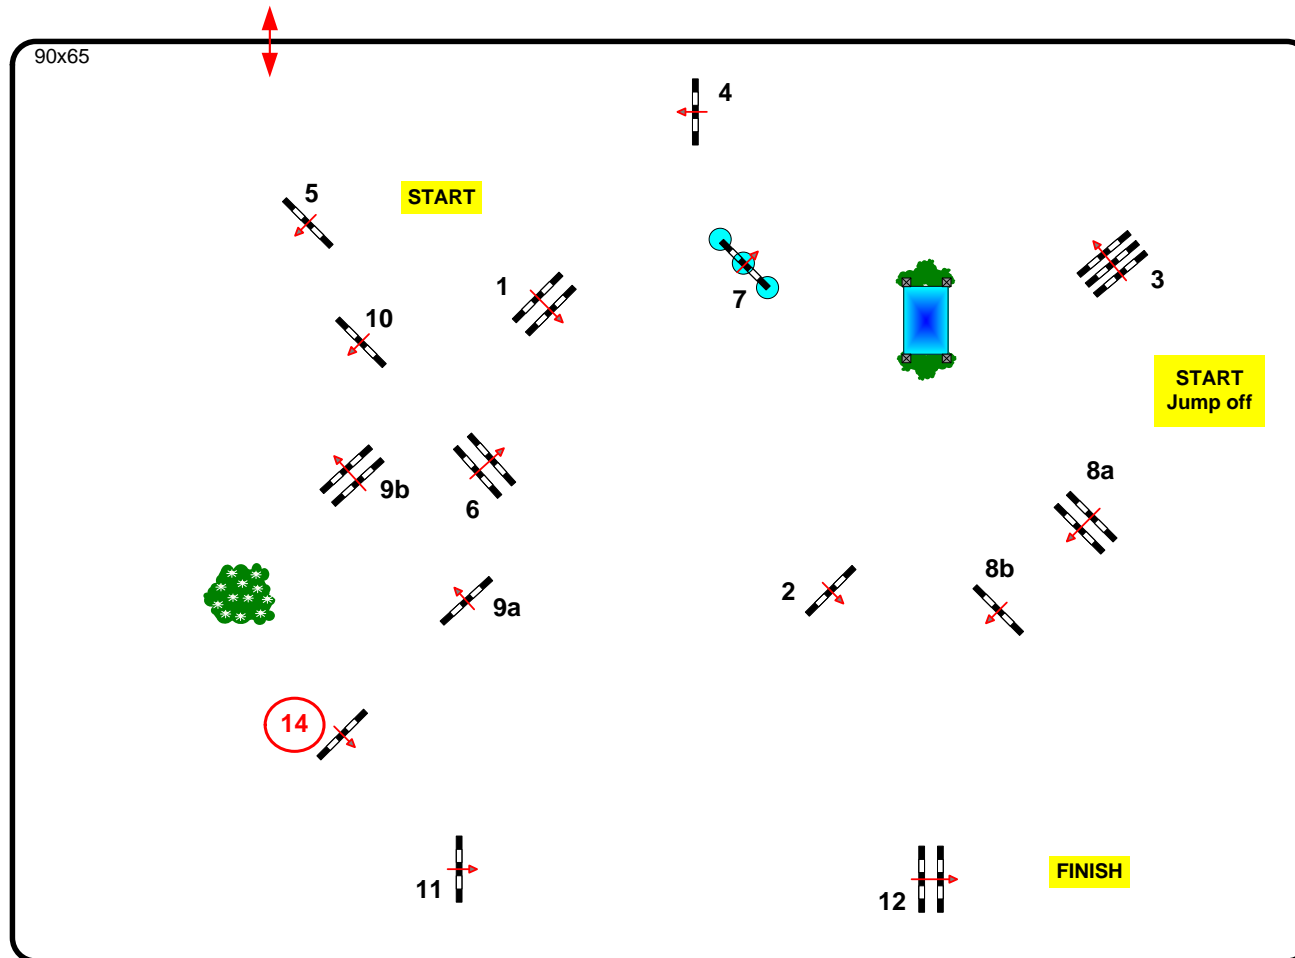

CSI** MAGNA RACINO - SPRING TOUR 2011

VIP ARENA 1st Week

33

Competition Nr.: 33 VIP Tour LARGE - Competition with Jump off - Klasse: 1,40 ;-)- Sonntag, 8. Mai 2011

Table: A
FEI RG / Art.: 238.2.2
Hight: 1,40 mtr.

Speed: 350 m/Min.

Length: 540 mtr.
Time allowed: 93 sek.
Time Limit: 186 sek.

Obstacles: 13
Efforts: 15

Jump off:
3-5-6-9a-9b-14-12
Lengh: 330 mtr.
Time allowed: 57 sek.
Time Limit: 114 sek.

JUDGE

Course Designer: G. Gschlenk, W. Schellenbauer & Team