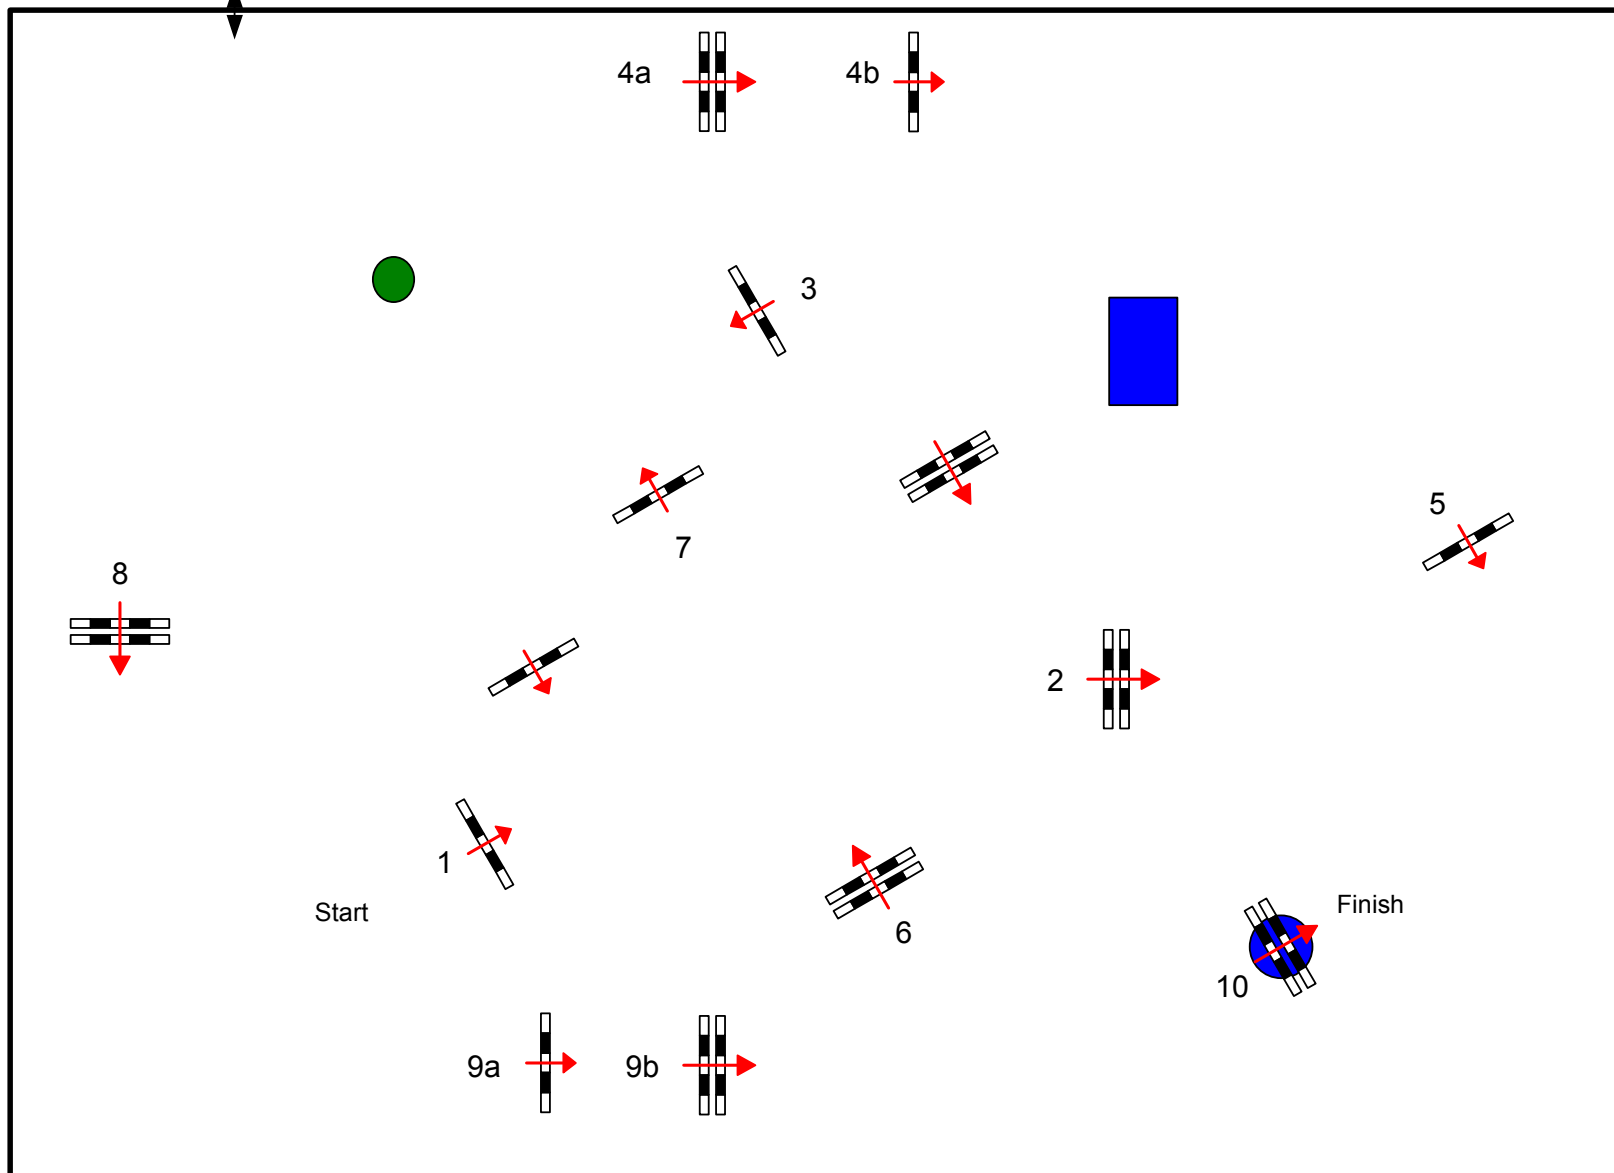

# CSI\*\* MAGNA RACINO

38

Competition Nr. 38

Competition for Six Year-Old Horses

Class: 1,20

Mittwoch, 11.Mai 2011

Beginn: 16:00

Table: A	
FEI RG / Art: 238.1.1.	
Height:	1,20 m
Speed:	350 m/min
Speed:	350 m/min
Length:	420 m
Time allowed:	72 sec
Time Limit:	144 sec
Obstacles:	10
Jumping Efforts:	12