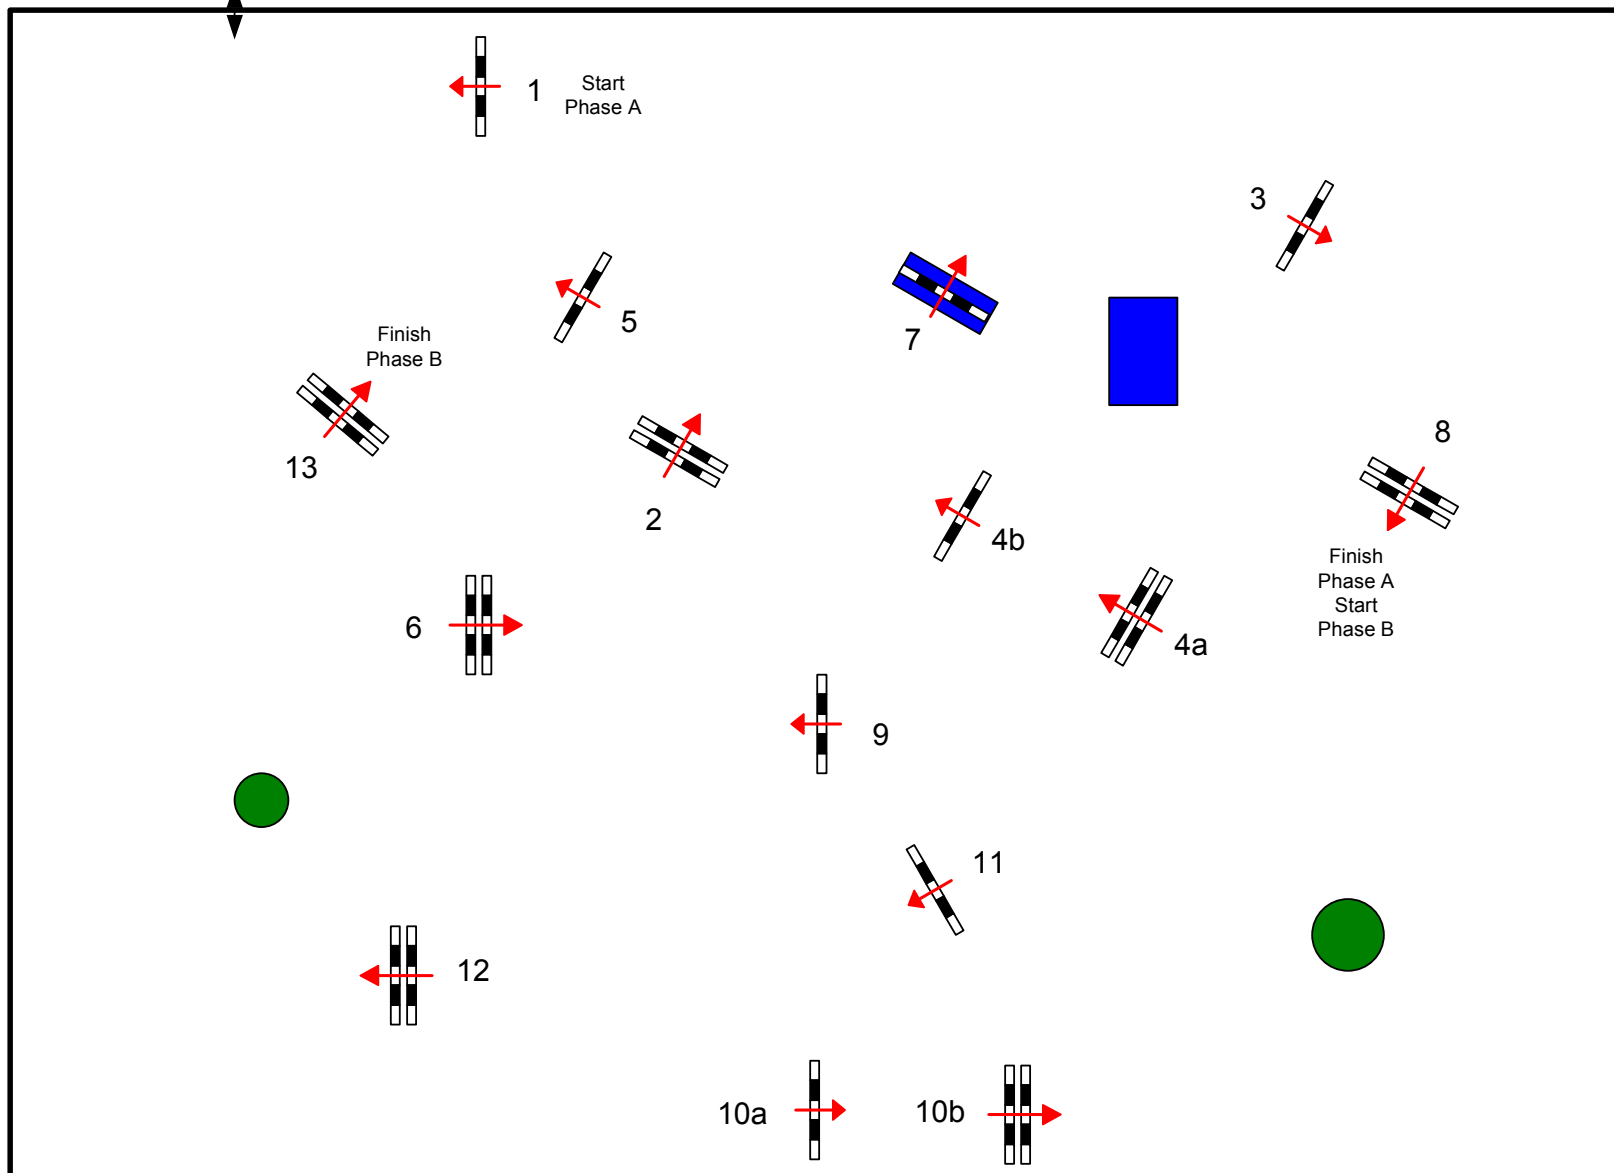

Competition Nr. 43

Competition for Six Year-Old Horses

Class: 1,20

Mittwoch, 11.Mai 2011

Beginn: 00:00

Table: A
 FEI RG / Art: 274.5.3.
 Competition in two phases
 Both phases against the clock
 Height: 1,20 m
 Speed: 350 m/min
 Speed: 350 m/min
 Length A: 290 m
 Time allowed: 50 sec
 Time limit: 100 sec

Phase B: 9,10a-10b,11,12,13
 Length B: 180 m
 Time allowed: 31 sec
 Time limit: 62 aec

Obstacles: 8+5
 Jumping Efforts: 9+6

Course Designers:
 Magdolna Erdélyi HUN
 Walter Schellenbauer AUT