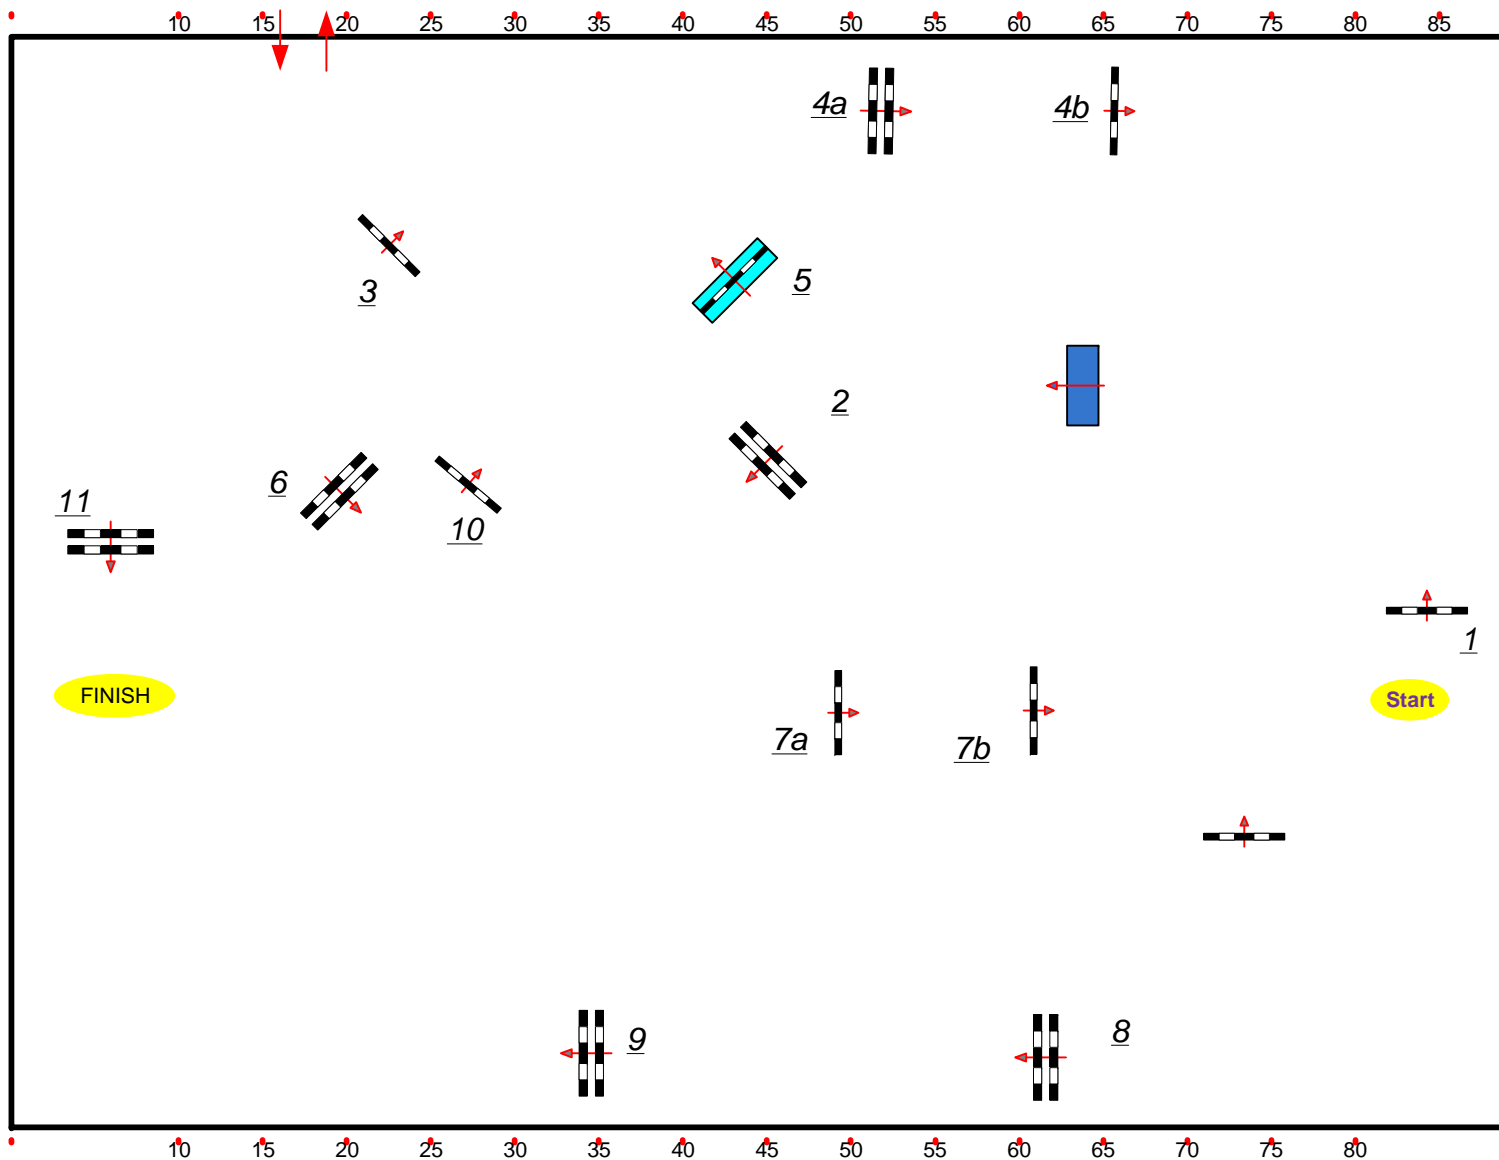

Competition Nr.: 72

YOUNG HORSES 6 YEARS

Class:1,20

Mittwoch, 18. Mai 2011

Beginn: 0:00 Uhr

Table: A  
FEI RG / Art.: 238/1.1  
Height: 1,20 mtr.

Speed: 350 m/Min.

Length: 520 mtr.  
Time allowed: 90 sek.  
Time Limit: 180 sek.

Obstacles: 10  
Efforts: 12

Jump off:

Length: mtr.  
Time allowed: sek.  
Time Limit: sek.

**Course Designer**  
**Walter Schellenbauer AUT**  
**& Team**