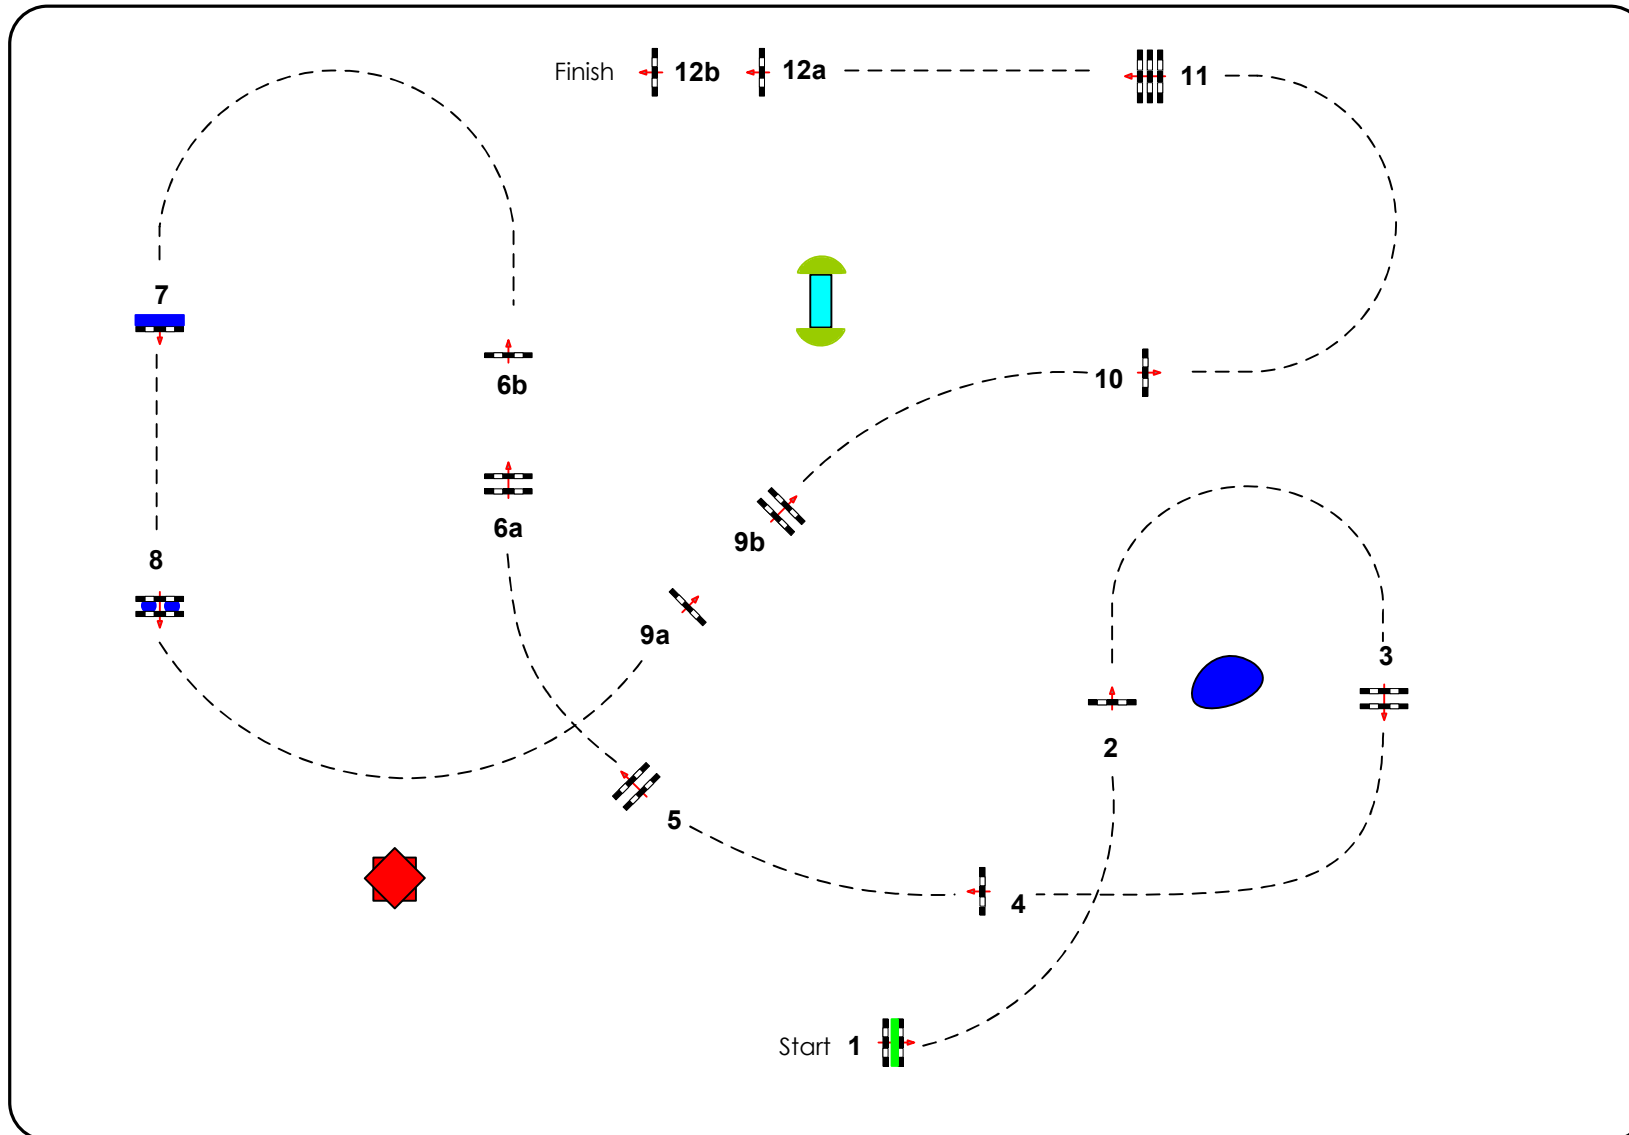

Magna Racino Spring Tour

Table: A
National RG:
FEI RG / Art. 238 2.1
Height: 1.40 m

Speed: 350 m/min
Length: 450 m
Time allowed: 78 sec
Time limit: 156 sec

Obstacles: 12
Efforts: 15
Penalty sec
Closed combination:

1st Jump-off:

Length: 0 m
Time allowed: 0 sec
Time limit: 0 sec

2nd Jump-off:

Length: 0 m
Time allowed: 0 sec
Time limit: 0 sec

Stefan Wirth &
Gregor Gschlenk