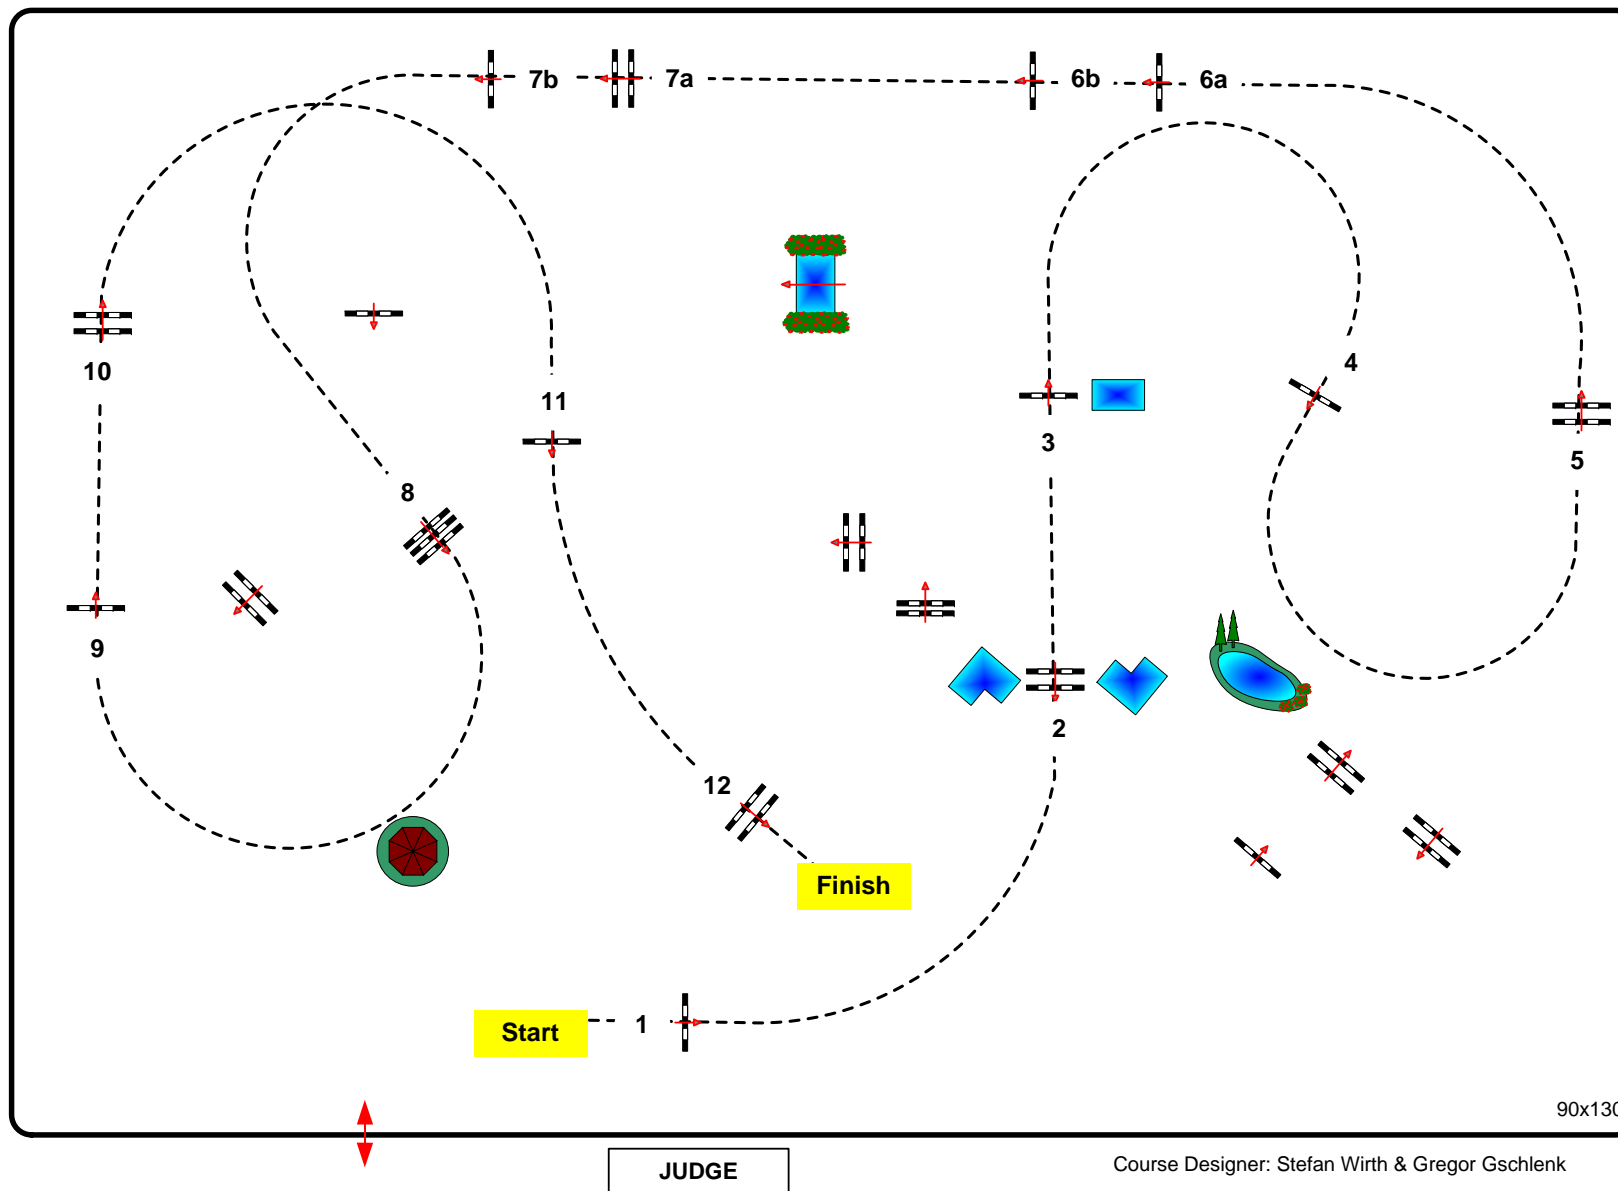

Comp. Nr.: 90

Young Horses 7Y

Comp. against the Clock

Klasse: 130

Samstag, 21. Mai 2011

Table: A
FEI RG / Art. 238/2.1
Hight: 1,30 mtr.

Speed: 350 m/Min.

Length: 470 mtr.
Time allowed: 81 sek.
Time limit: 162 sek.

Obstacles: 12
Efforts: 14

2. Phase:

Length: 0 mtr.
Time allowed: 0 sek.
Time limit: 0 sek.

90x130

Course Designer: Stefan Wirth & Gregor Gschlenk

90