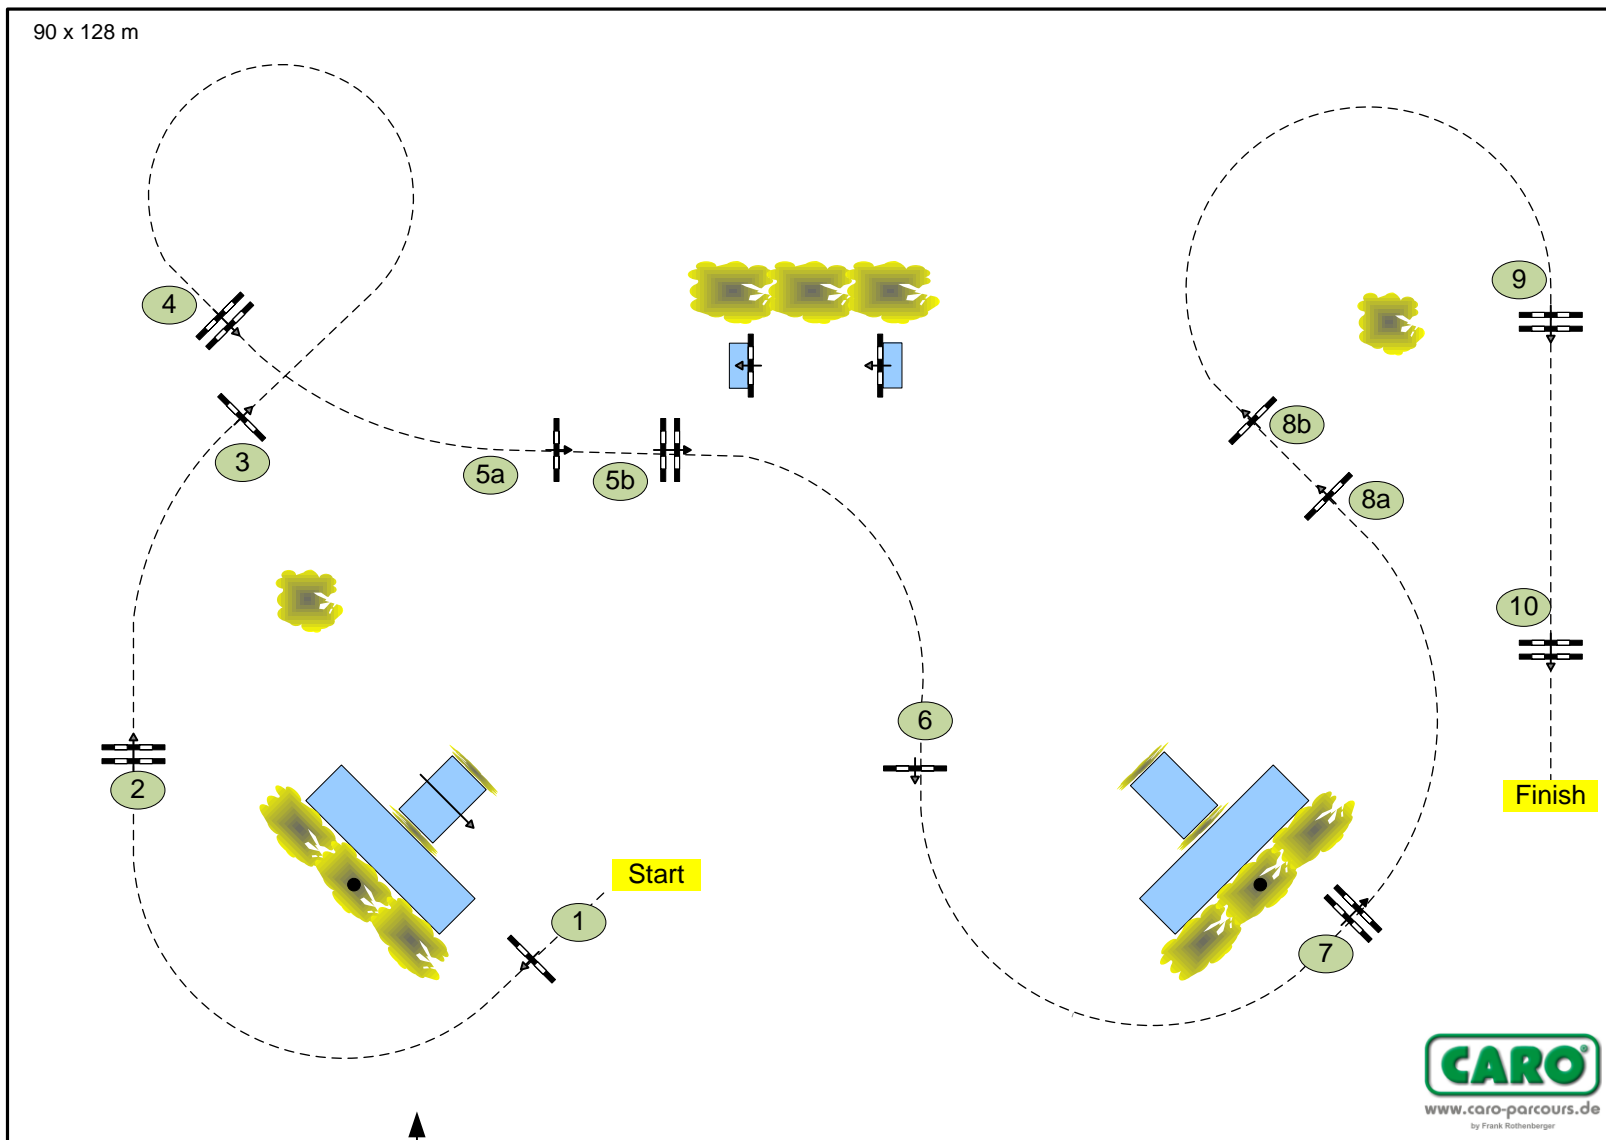

Class No.: 7

Children - Farewell

Table:	A
FEI RG / Art.	238.2.1
Approx Height:	1,10 m
Speed:	350 m/min
Length:	400 m
Time Allowed:	69 sec
Time Limit:	138 sec
Obstacles:	10
Efforts:	12