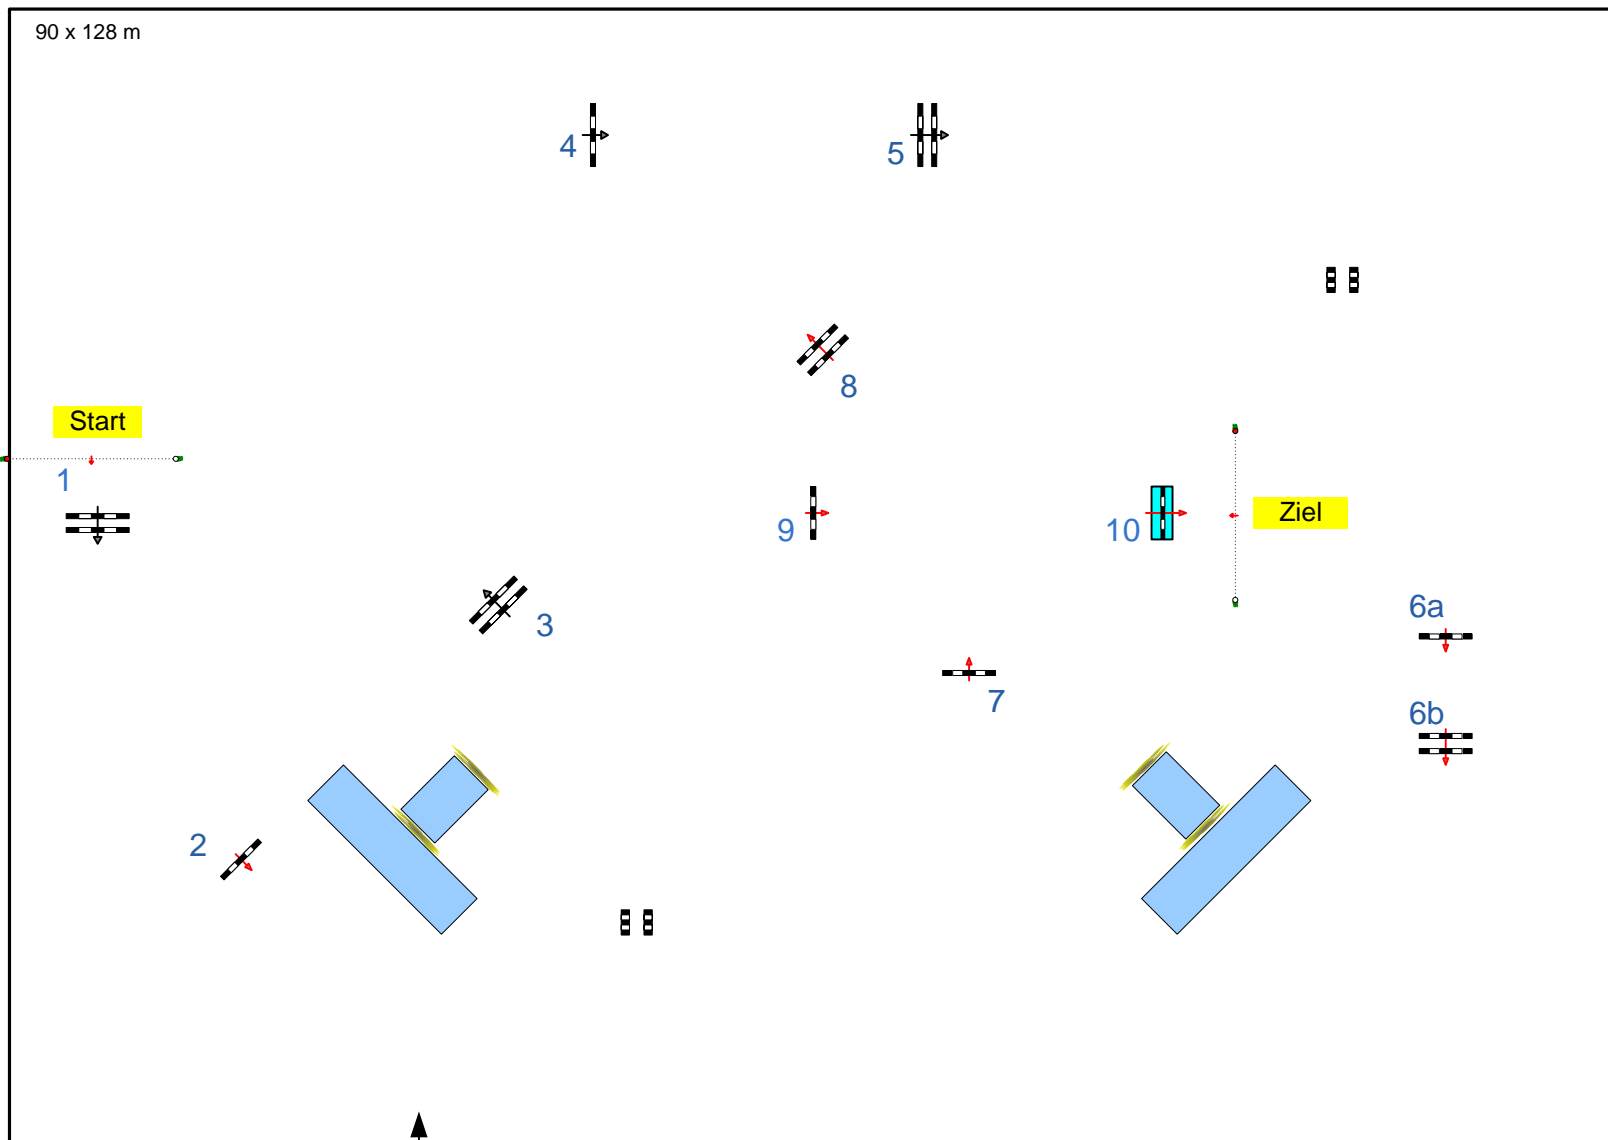

Class No.: 13/14

Sprinferde L/Standard L

Fehler Zeit

Table:	A2
FEI RG / Art.	
Approx Height:	1.15/1.20 m
Speed:	350 m/min
Length:	450 m
Time Allowed:	78 sec
Time Limit:	156 sec
Obstacles:	10
Efforts:	11
Penalty Seconds:	
Jump-Off:	
Length:	0 m
Time Allowed:	0 sec
Time Limit:	0 sec