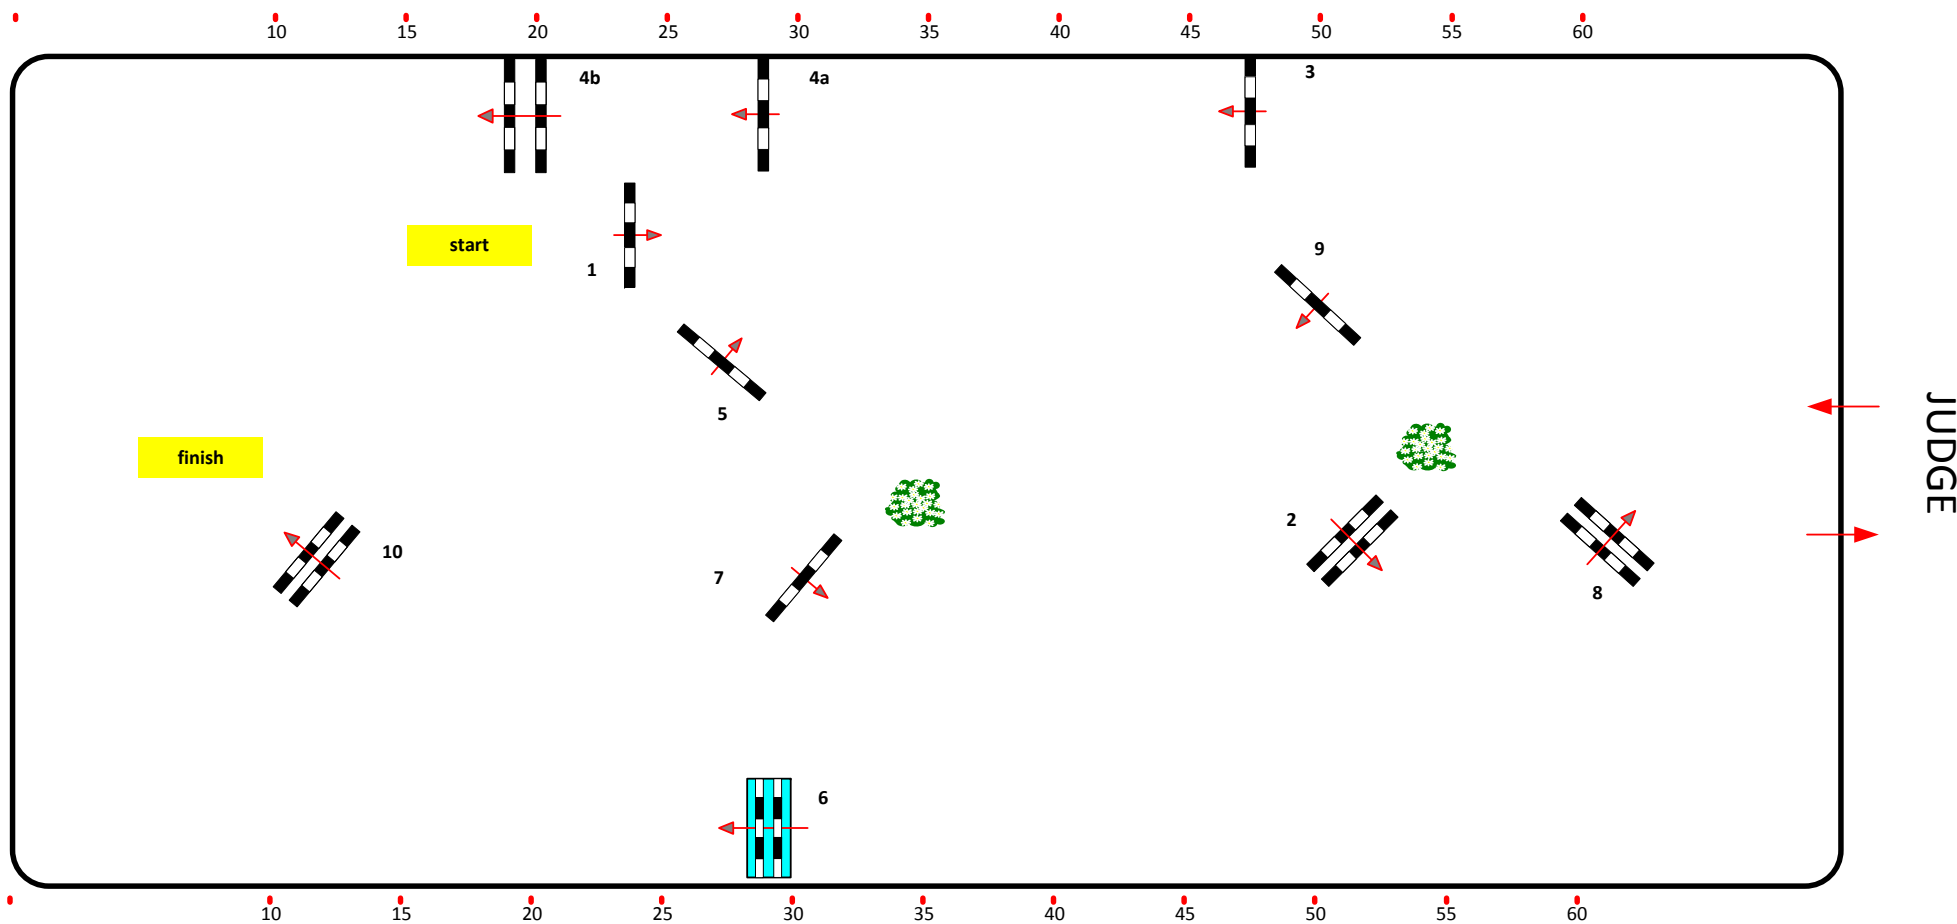

CSI** MAGNA RACINO

11

Prüfung Nr.: 11

VIP TOURTOUR comp. against the clock 1,10

Samstag, 3. November 2012

Beginn: 0:00 Uhr

Table.: A
LPO §
FEI RG / Art. 238/2.1
Height: 1,10 mtr.

Speed: 350 m/Min.
Length: 400 mtr.
Time Allowed: 69 sek.
Time Limit: 138 sek.

Obstacles: 10
Efforts: 11
Sec / fault: sek.

1st Jump off:
Length: 0 mtr.
Time Allowed: 0 sek.
Time Limit: 0 sek.

2nd Jump off:
Length: 0 mtr.
Time Allowed: 0 sek.
Time Limit: 0 sek.

Course Designer: HK WS HK