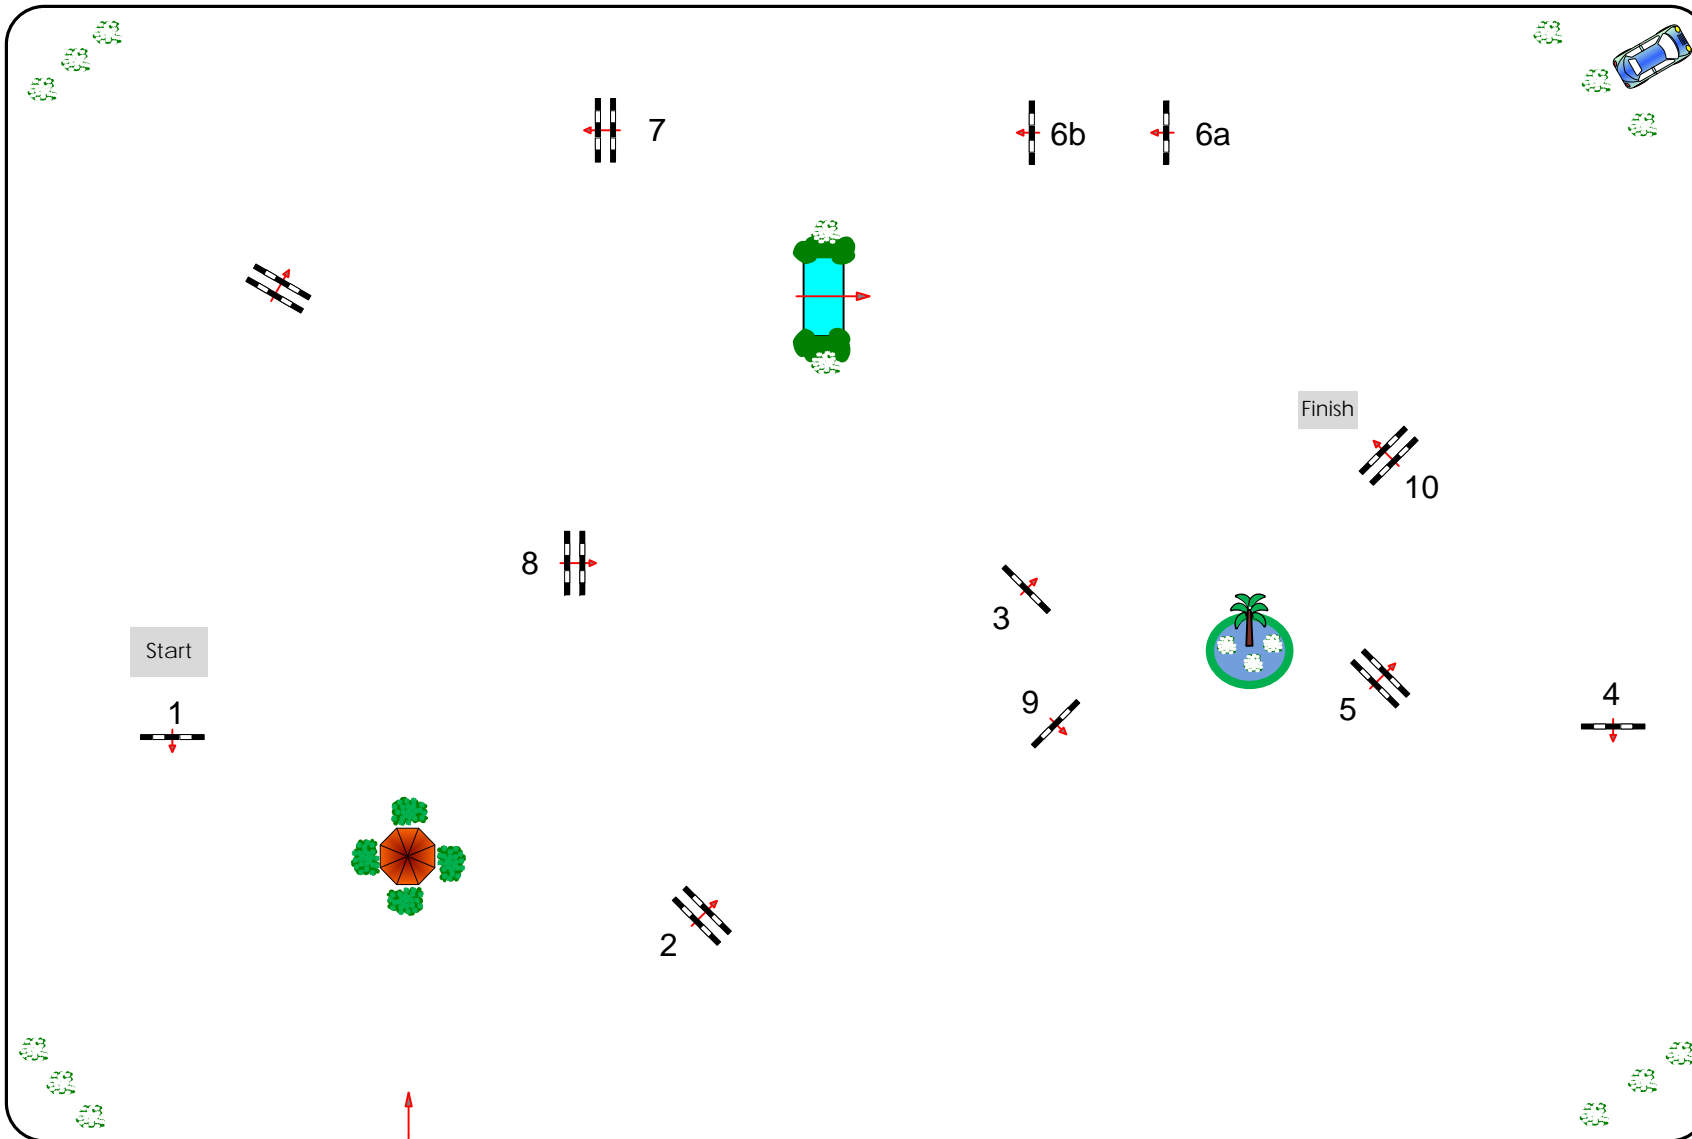

Competition Nr.:01

YOUNG HORSES 5 YEARS

Class:1,10

Wednesday 18.04.2012

Table: A  
 FEI RG / Art.: 238/1.1  
 Hight: 1,10 mtr.

Speed: 350 m/Min.

Length: 540 mtr.  
 Time allowed: 93 sek.  
 Time Limit: 186 sek.

Obstacles: 10  
 Efforts: 11

Second phase:

Length: 0 mtr.  
 Time allowed: 0 sek.  
 Time Limit: 0 sek.

*Course Designer*  
 STEFAN WIRTH

WALTER SCHELLENBAUER

& TEAM