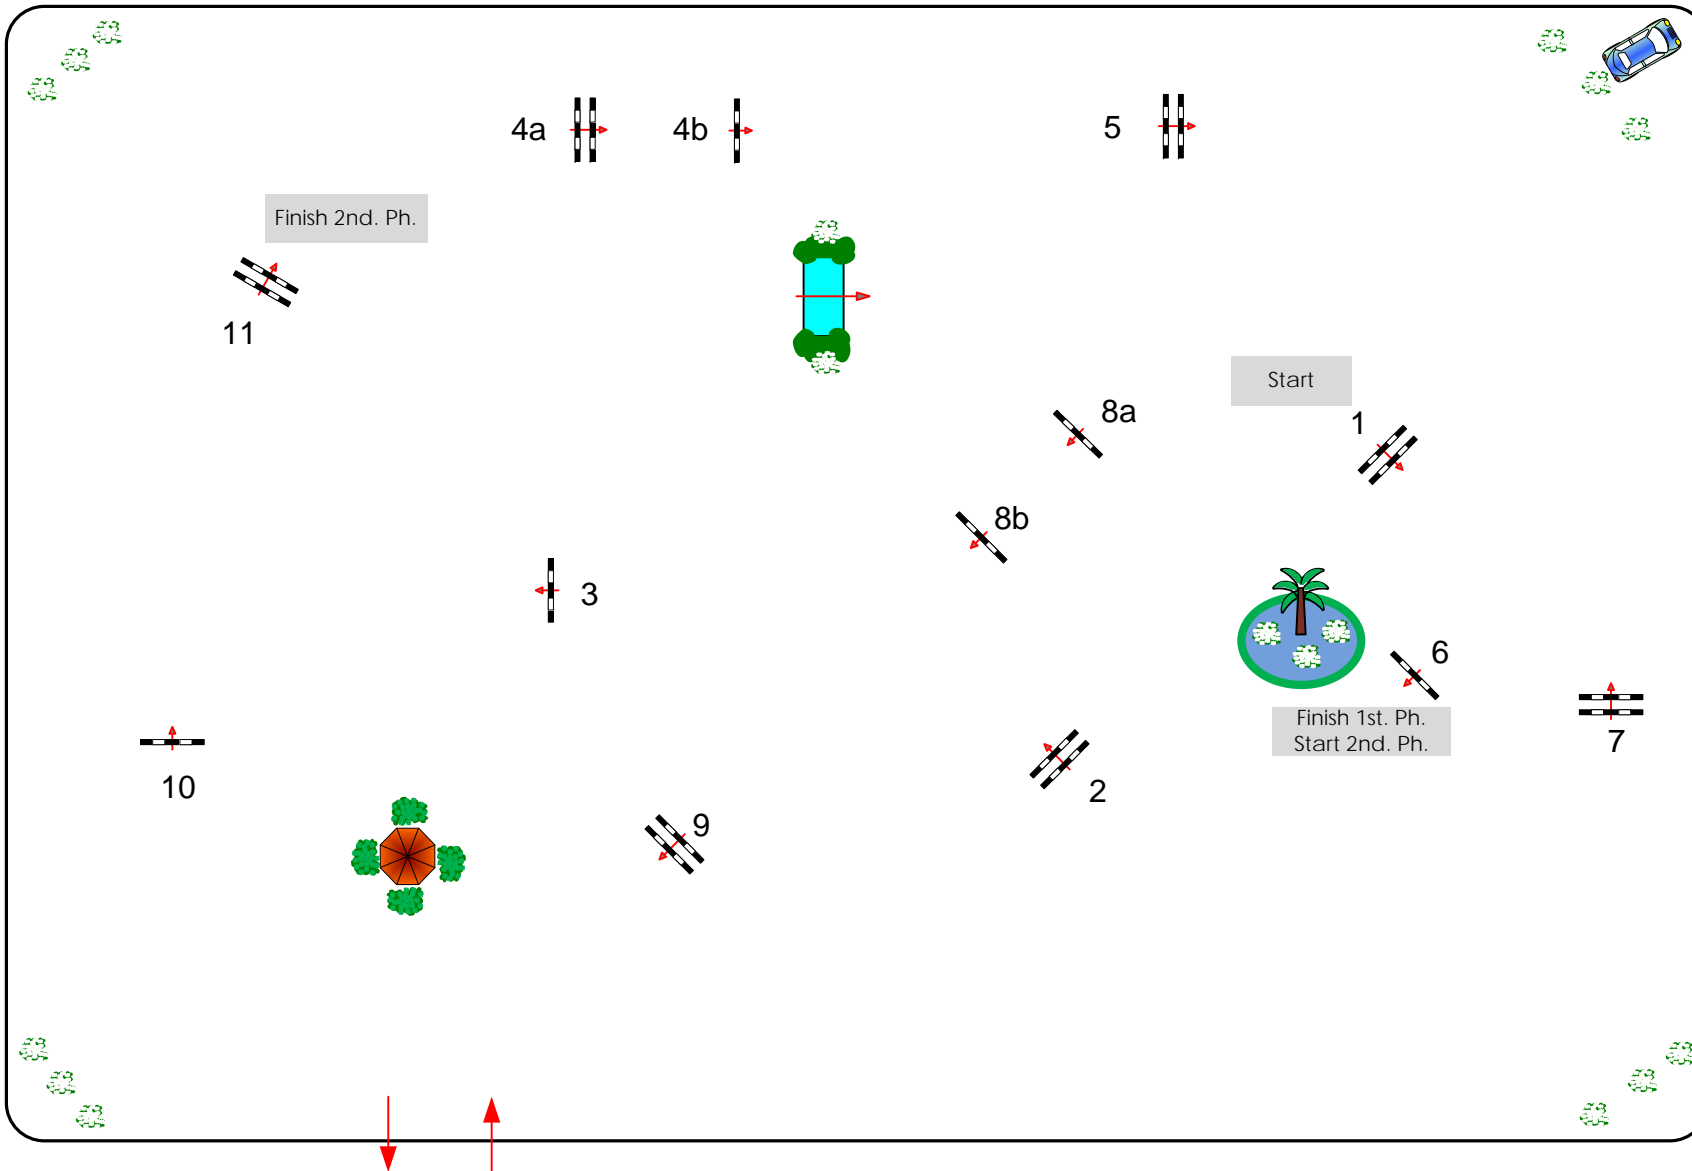

Competition Nr.:02

YOUNG HORSES 6 YEARS

COMP. IN TWO PHASES

Class:1,20

Wednesday 18.04.2012

Table: A
FEI RG / Art.: 274/5.6
Hight: 1,20 mtr.

Speed: 350 m/Min.

Length: 330 mtr.
Time allowed: 57 sek.
Time Limit: 114 sek.

Obstacles: 11
Efforts: 13

Second phase:
7-11

Length: 240 mtr.
Time allowed: 42 sek.
Time Limit: 84 sek.

Course Designer
STEFAN WIRTH
WALTER SCHELLENBAUER
& TEAM