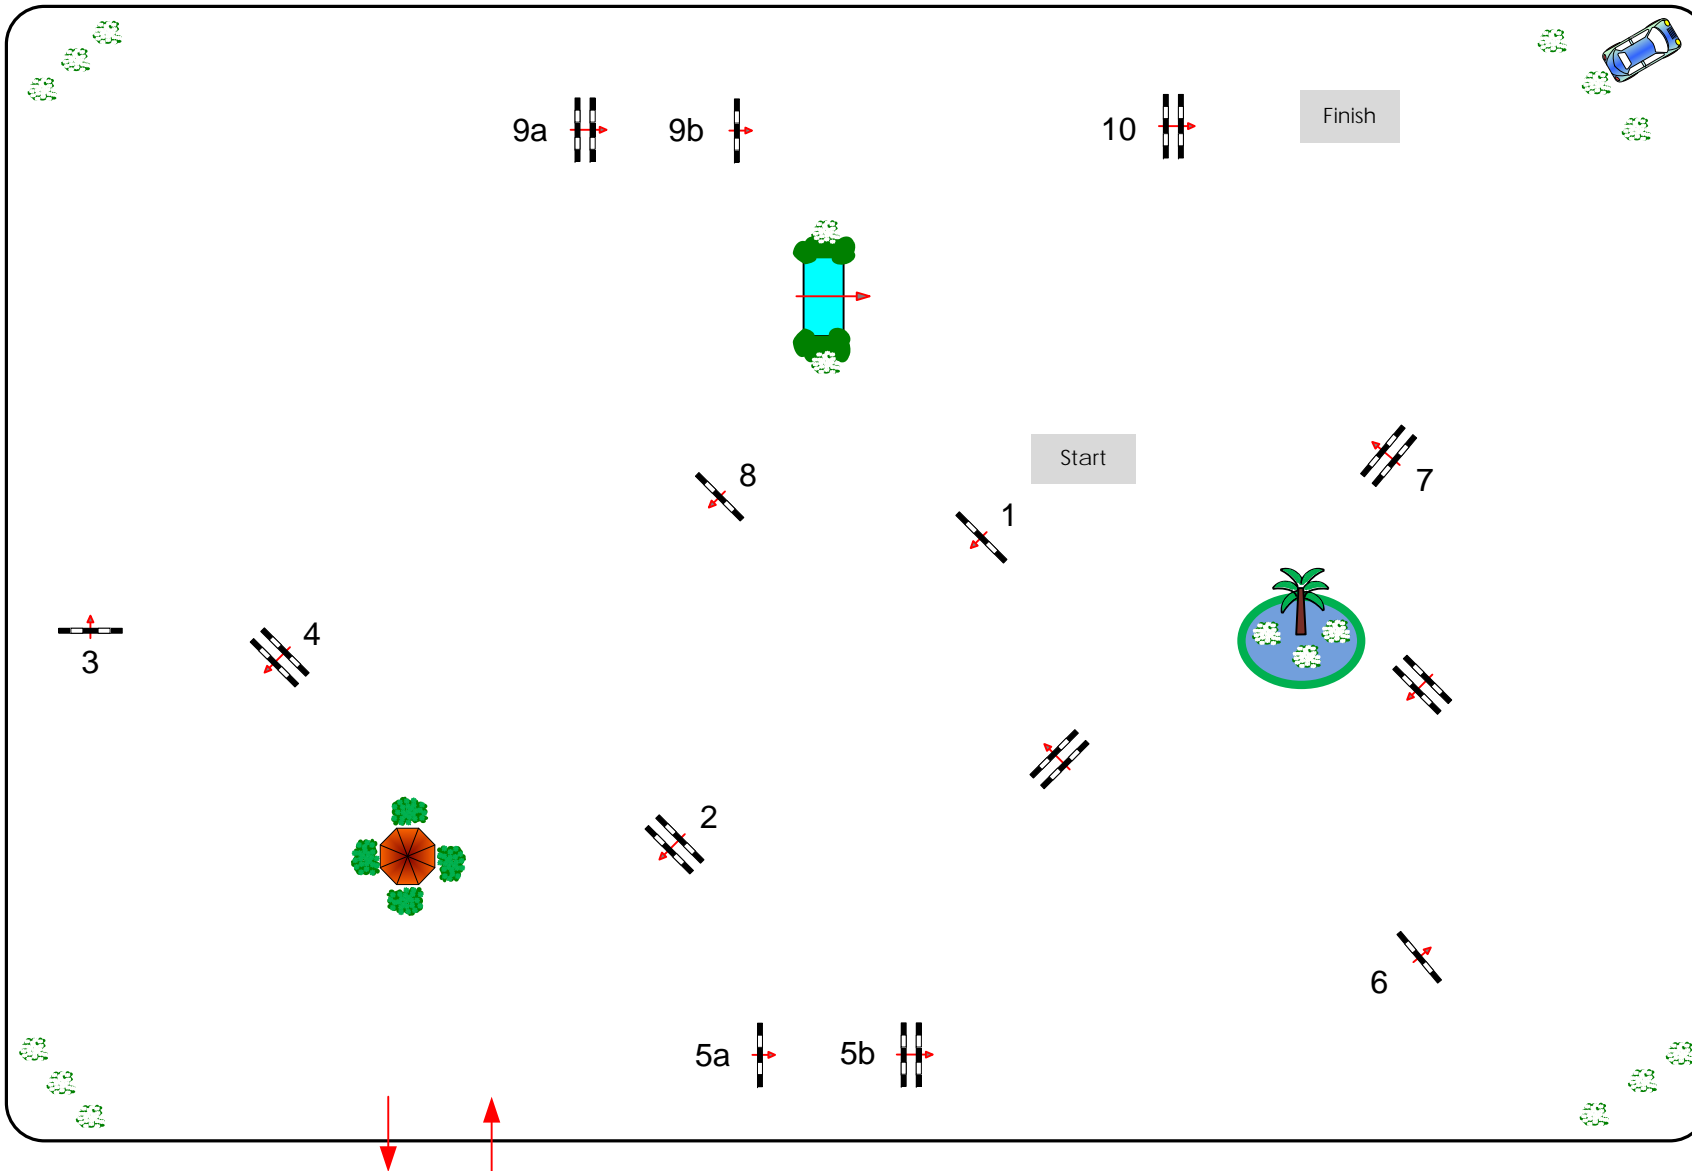

Competition Nr.:03

YOUNG HORSES7 YEARS

Class:1,30

Wednesday 18.04.2012

Table: A
FEI RG / Art.: 238/2.1
Hight: 1,30 mtr.

Speed: 350 m/Min.

Length: 540 mtr.
Time allowed: 93 sek.
Time Limit: 186 sek.

Obstacles: 10
Efforts: 12

Second phase:

Length: 0 mtr.
Time allowed: 0 sek.
Time Limit: 0 sek.

Course Designer
STEFAN WIRTH
WALTER SCHELLENBAUER
& TEAM