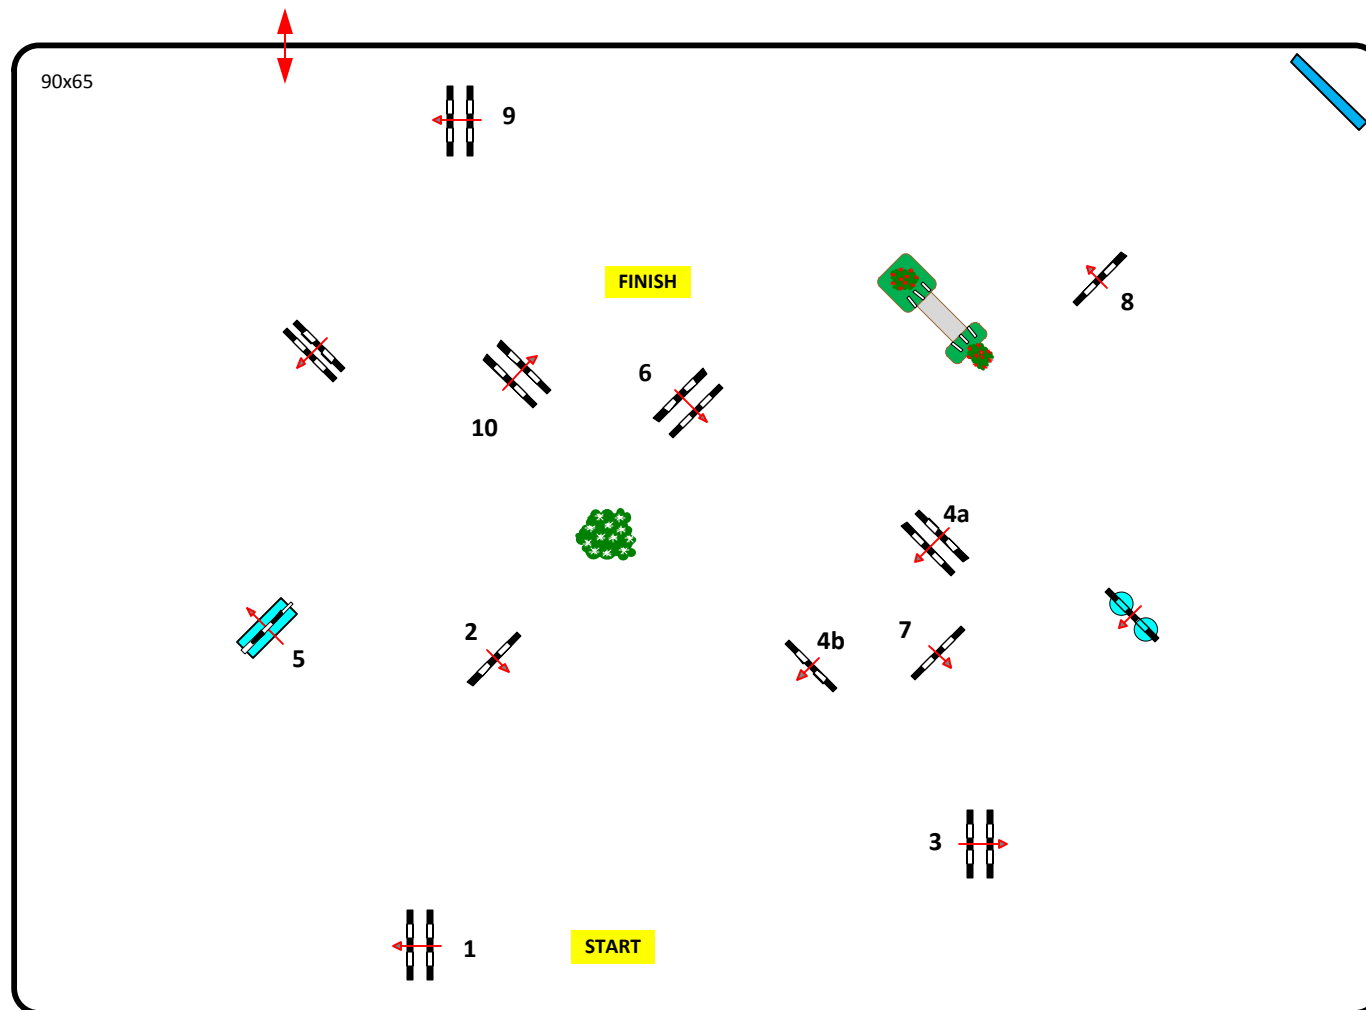

CSI** MAGNA RACINO - SPRING TOUR 2012

7

1st Week

VIP ARENA

Comp. Nr.: 7

Riso Cup Horses 5 Years old
Fault no Time

Klasse: 1,10
Donnerstag, 19. April 2012

Table: A
FEI RG / Art.: 238.2.1
Hight: 1,10 mtr.

Speed: 350 m/Min.

Length: 450 mtr.
Time allowed: 78 sek.
Time Limit: 156 sek.

Obstacles: 10
Efforts: 12

Jump off:

Length: 0 mtr.
Time allowed: 0 sek.
Time Limit: 0 sek.

JUDGE

Course Designer: G. Gschlenk, A. Stoiber & Team