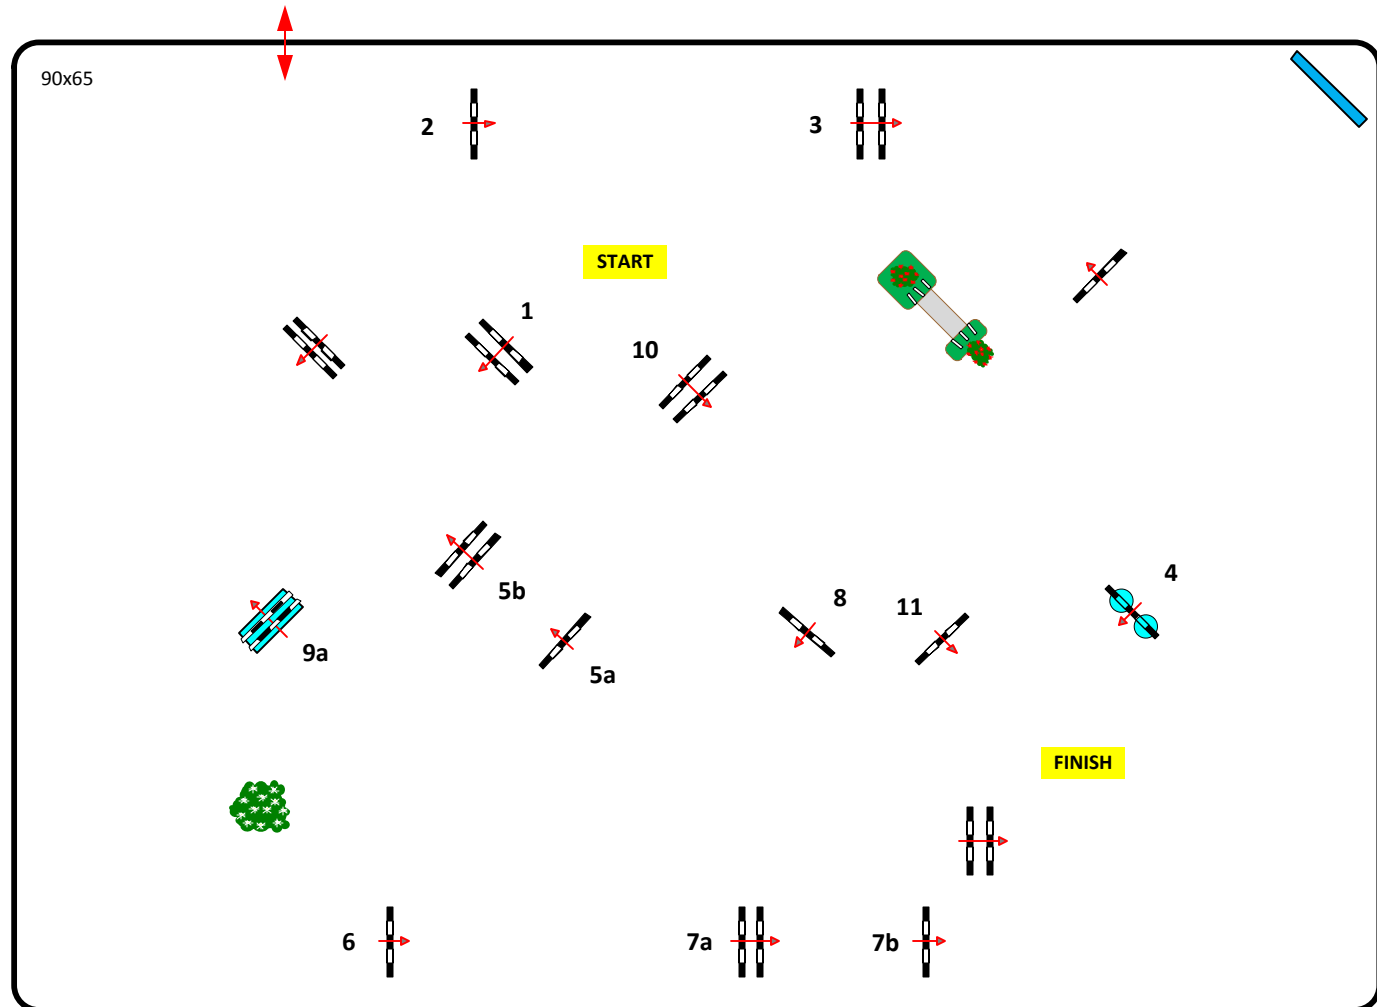

# CSI\*\* MAGNA RACINO - SPRING TOUR 2012

8

1st Week

VIP ARENA

Comp. Nr.: 8

Riso Cup Horses 6 Years old  
Fault / Time

Klasse: 1,20  
Donnerstag, 19. April 2012

Table: A  
FEI RG / Art.: 238.2.1  
Hight: 1,20 mtr.

Speed: 350 m/Min.

Length: 480 mtr.  
Time allowed: 83 sek.  
Time Limit: 166 sek.

Obstacles: 11  
Efforts: 13

Jump off:

Length: 0 mtr.  
Time allowed: 0 sek.  
Time Limit: 0 sek.

JUDGE

Course Designer: G. Gschlenk, A. Stoiber & Team