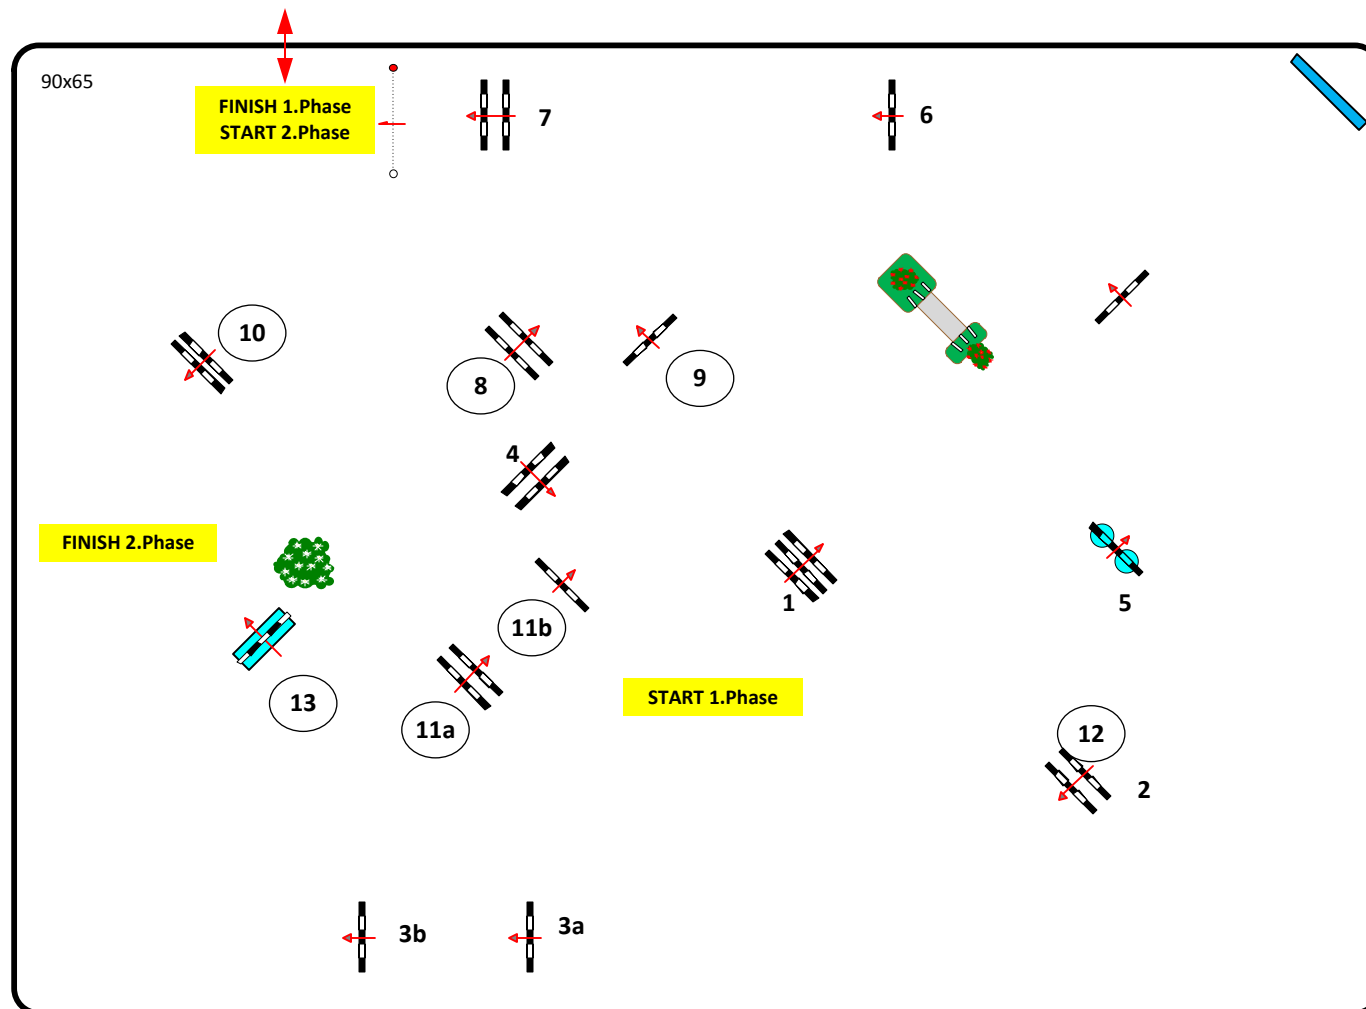

CSI** MAGNA RACINO - SPRING TOUR 2012

9

1st Week

VIP ARENA

Comp. Nr.: 9

Riso Cup Horses 7 Years old
Two Phases

Klasse: 1,30
Donnerstag, 19. April 2012

Table: A
FEI RG / Art.: 274/5.3.
Hight: 1,30 mtr.

Speed: 350 m/Min.

Length: 330 mtr.
Time allowed: 57 sek.
Time Limit: 114 sek.

Obstacles: 7
Efforts: 8

2. Phase:

10 - 13

Length: 360 mtr.
Time allowed: 62 sek.
Time Limit: 124 sek.

JUDGE

Course Designer: G. Gschlenk, A. Stoiber & Team