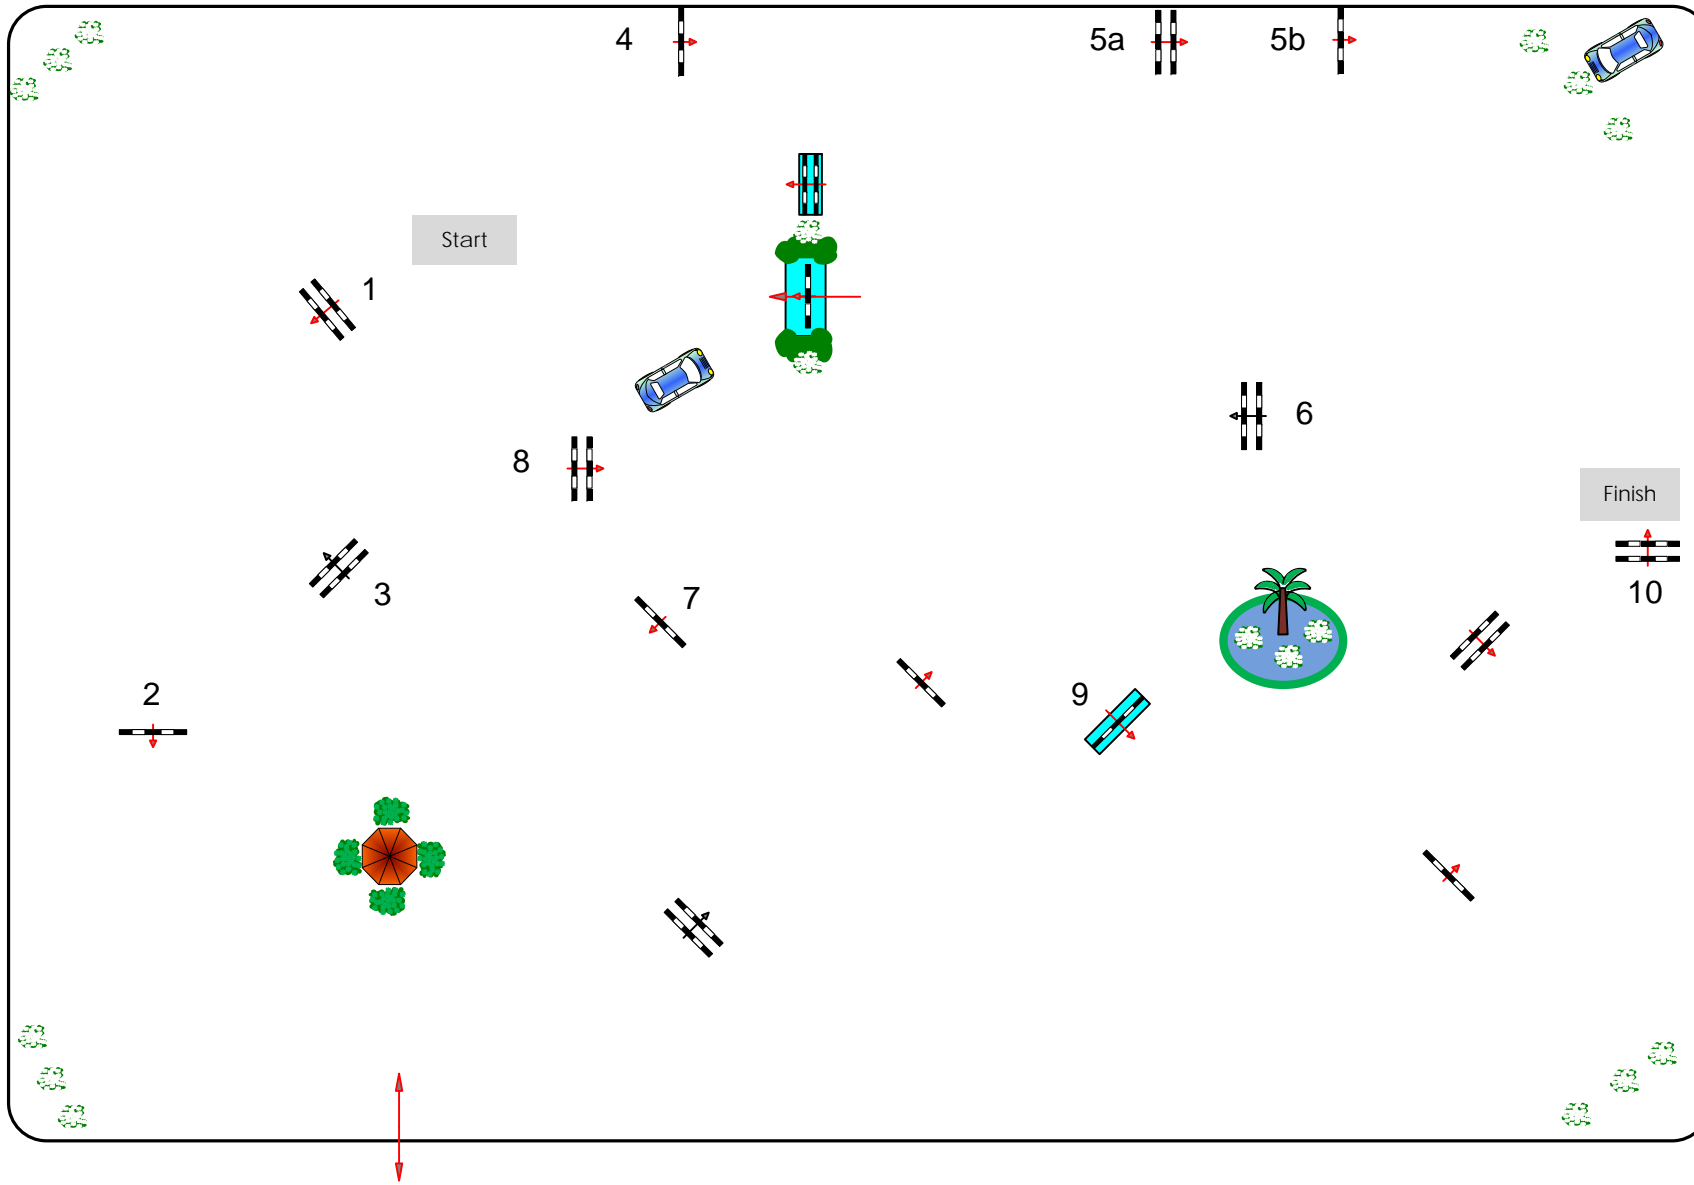

CSI MAGNA RACINO 2012

10

Competition Nr.:10

VIP TOUR SMALL

Comp. against the clock

Class: 1,15

Friday 20.04.2012

Table: A
FEI RG / Art.: 238/2.1
Hight: 1,15 mtr.

Speed: 350 m/Min.

Length: 550 mtr.
Time allowed: 95 sek.
Time Limit: 190 sek.

Obstacles: 10
Efforts: 11

Second phase:

Length: 0 mtr.
Time allowed: 0 sek.
Time Limit: 0 sek.

Course Designer
STEFAN WIRTH
WALTER SCHELLENBAUER
& TEAM