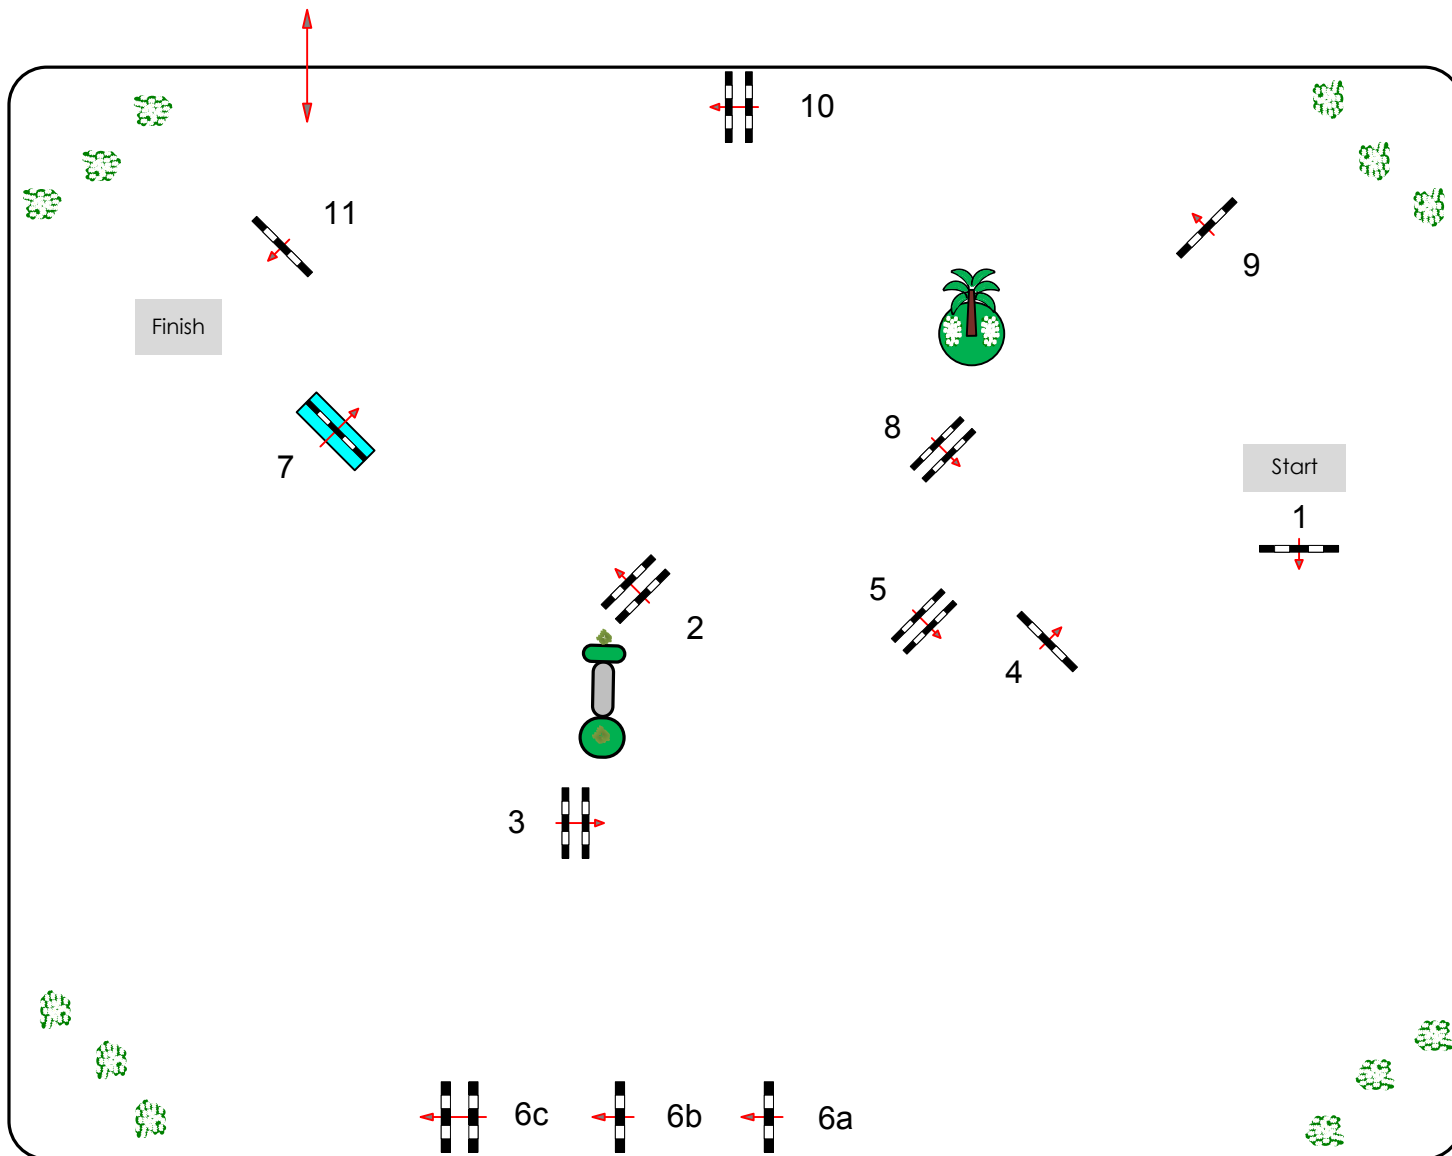

Competition Nr.:102

VIP TOUR LARGE

Comp.with jump off

Class: 1.40 ☺

Sunday 06.05.2012

Table:  
FEI RG / Art.: 238/2.2  
Hight: 1.40 :) mtr.

Speed: 350 m/Min.

Length: 470 mtr.

Time allowed: 81 sek.

Time Limit: 162 sek.

Obstacles: 12

Efforts: 14

Jump off:

**3-4-5-6b-6c-7-8-10**

Length: 310 mtr.

Time allowed: 54 sek.

Time Limit: 108 sek.

**Course Designer**

Walter Schellenbauer

Helfried Knotz  
& Team