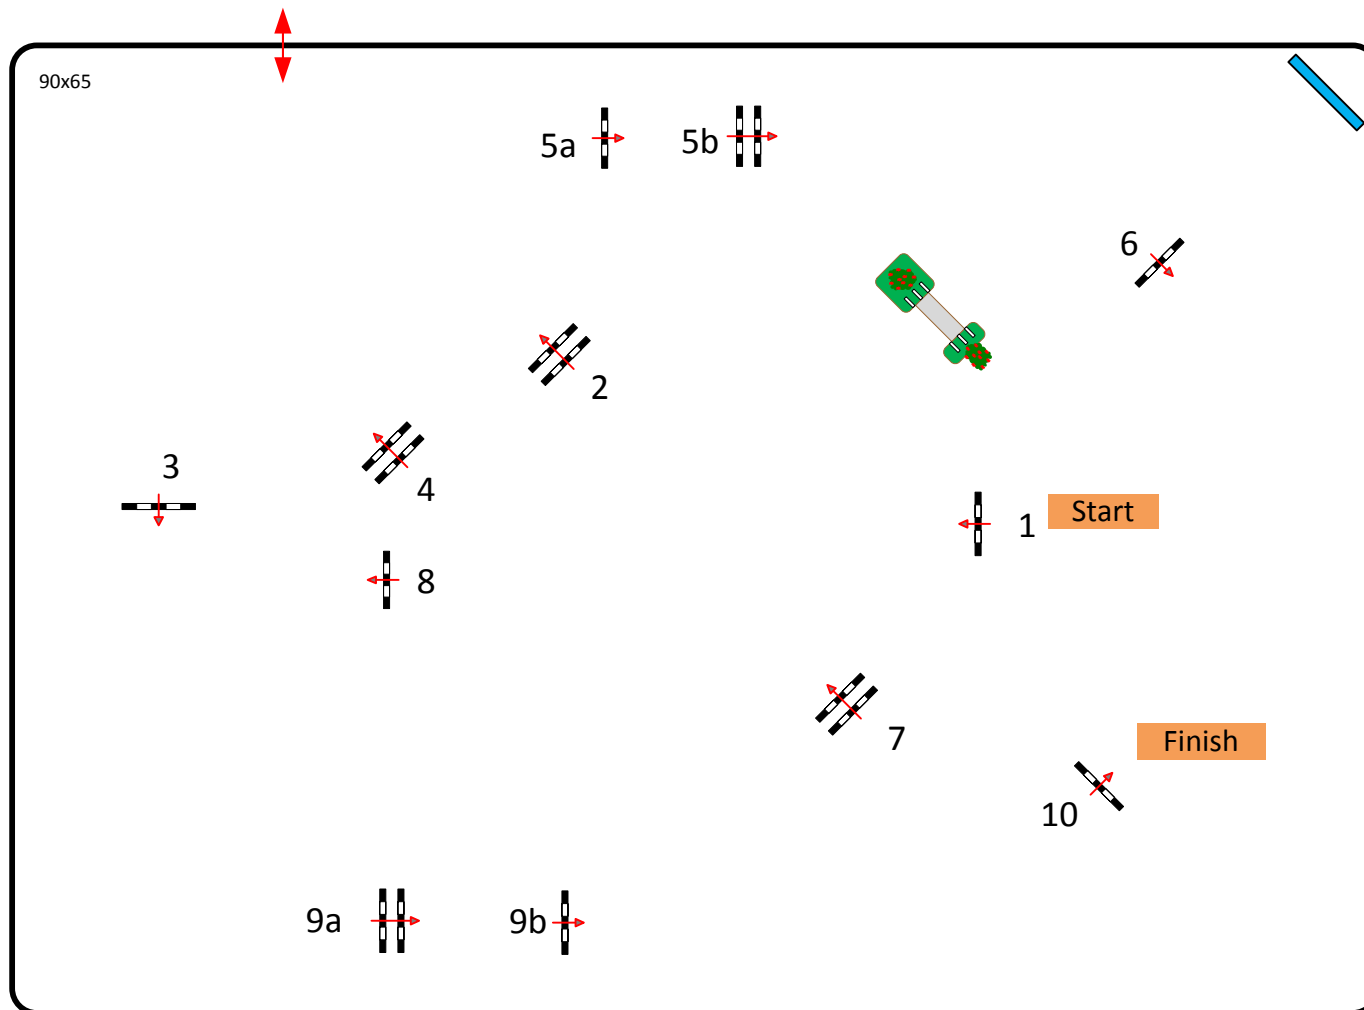

CSI** MAGNA RACINO - SPRING TOUR 2012

1st Week

VIP ARENA

16

Comp. Nr.: 16

VIP Medium
Time an Fault

Klasse: 1,25
Freitag, 20. April 2012

Table: A
FEI RG / Art.: 238.2.1
Hight: 1,25 mtr.

Speed: 350 m/Min.

Length: 410 mtr.
Time allowed: 71 sek.
Time Limit: 142 sek.

Obstacles: 10
Efforts: 12

Jump off:

Length: 0 mtr.
Time allowed: 0 sek.
Time Limit: 0 sek.

Course Designer: G. Gschlenk, A. Stoiber & Team