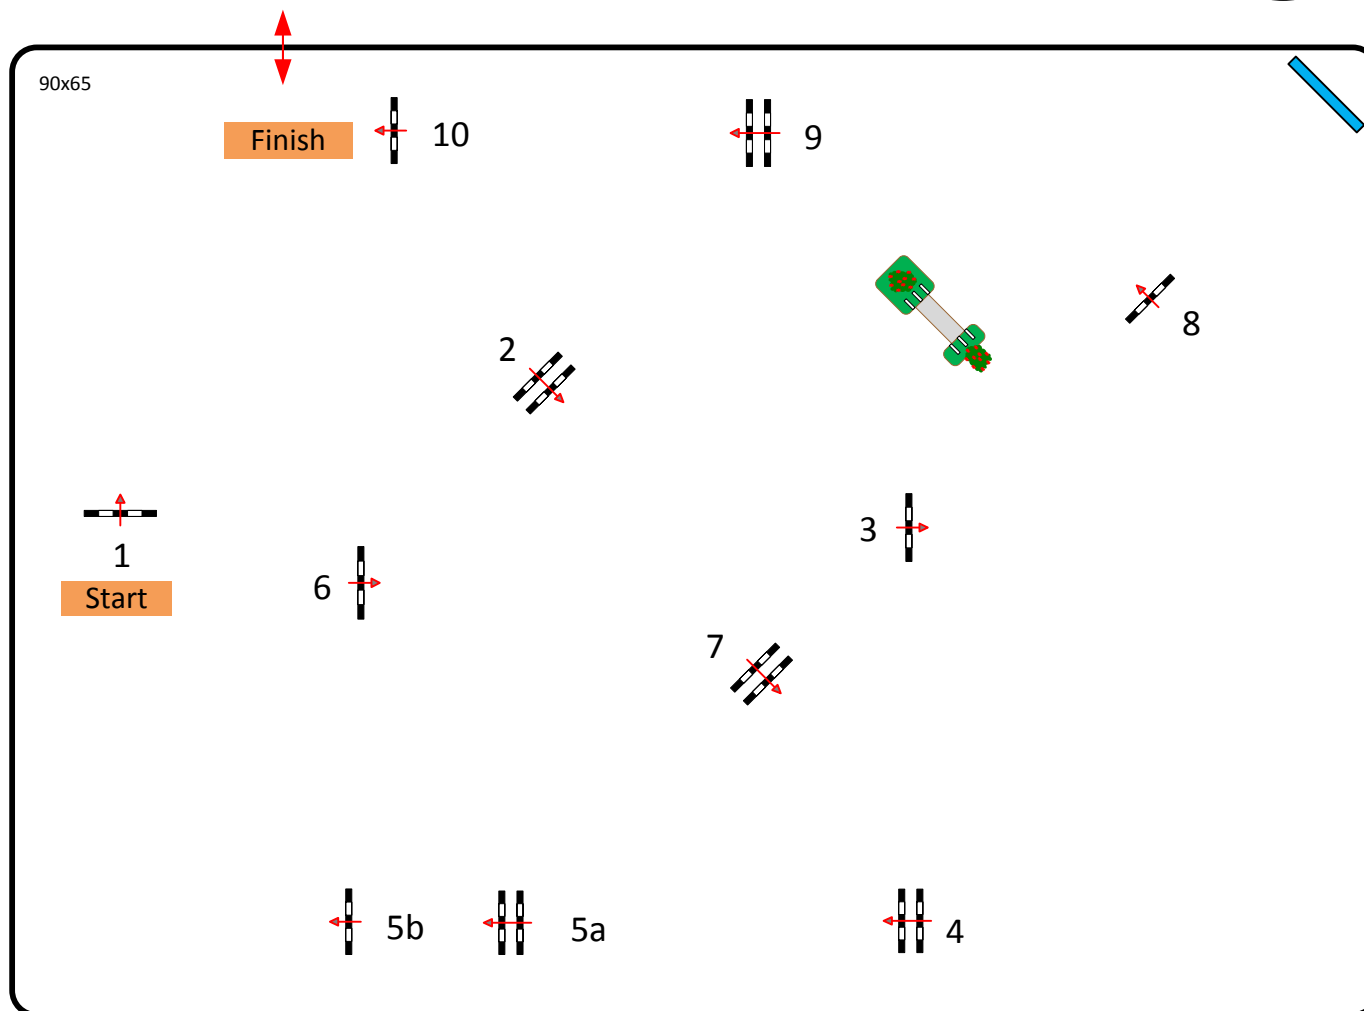

# CSI\*\* MAGNA RACINO - SPRING TOUR 2012

1st Week

VIP ARENA

17

Comp. Nr.: 17

VIP Large  
Time an Fault

Klasse: 1,40  
Freitag, 20. April 2012

Table: A  
FEI RG / Art.: 238.2.1  
Hight: 1,40 mtr.

Speed: 350 m/Min.

Length: 370 mtr.  
Time allowed: 64 sek.  
Time Limit: 128 sek.

Obstacles: 10  
Efforts: 12

Jump off:

Length: 0 mtr.  
Time allowed: 0 sek.  
Time Limit: 0 sek.

JUDGE

Course Designer: G. Gschlenk, A. Stoiber & Team