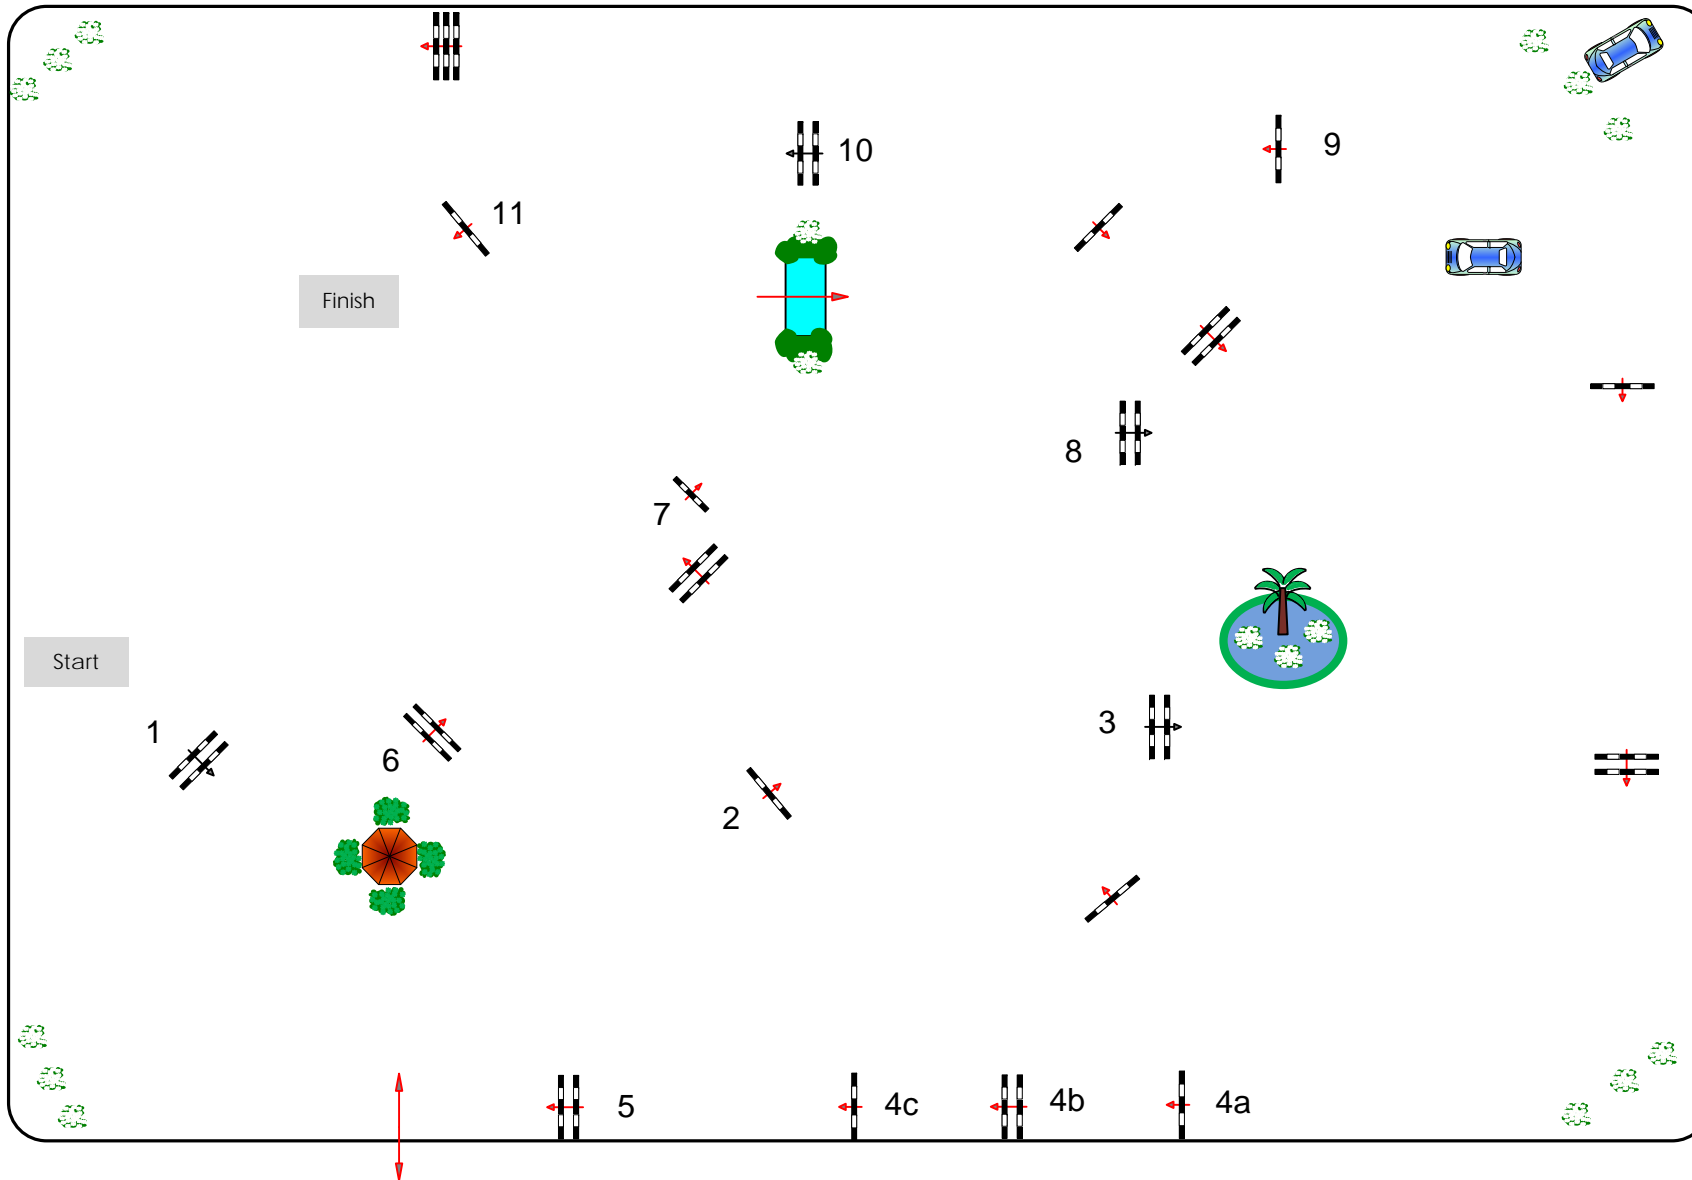

Competition Nr.:18

CHILDREN TOUR

Comp. against the clock

Class: 1,20

Saturday 21.04.2012

Table: A
FEI RG / Art.: 238/2.1
Hight: 1,20 mtr.

Speed: 350 m/Min.

Length: 420 mtr.
Time allowed: 72 sek.
Time Limit: 144 sek.

Obstacles: 11
Efforts: 13

Jump off:

Length: 0 mtr.
Time allowed: 0 sek.
Time Limit: 0 sek.

Course Designer
STEFAN WIRTH
WALTER SCHELLENBAUER
& TEAM