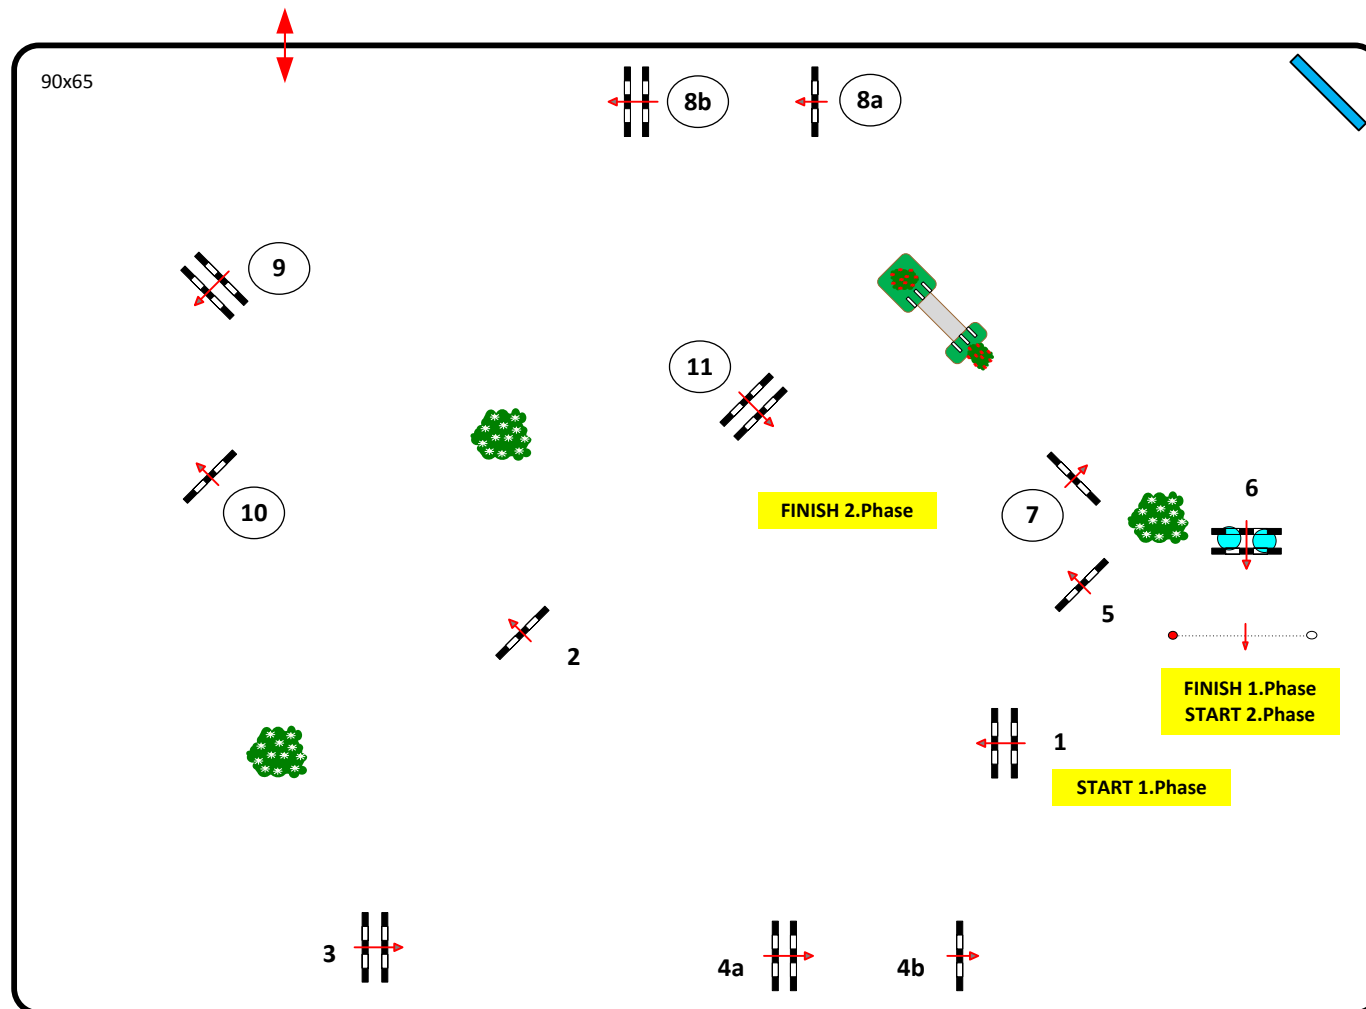

CSI** MAGNA RACINO - SPRING TOUR 2012

20

1st Week

VIP ARENA

Comp. Nr.: 20 Finale

Riso Cup Horses 6 Years old
Two Phases

Klasse: 1,25
Samstag, 21. April 2012

Table: A
FEI RG / Art.: 274/5.3.
Hight: 1,25 mtr.

Speed: 350 m/Min.

Length: 280 mtr.
Time allowed: 48 sek.
Time Limit: 96 sek.

Obstacles: 6
Efforts: 7

2. Phase:
7 - 11

Length: 280 mtr.
Time allowed: 48 sek.
Time Limit: 96 sek.

JUDGE

Course Designer: G. Gschlenk, A. Stoiber & Team