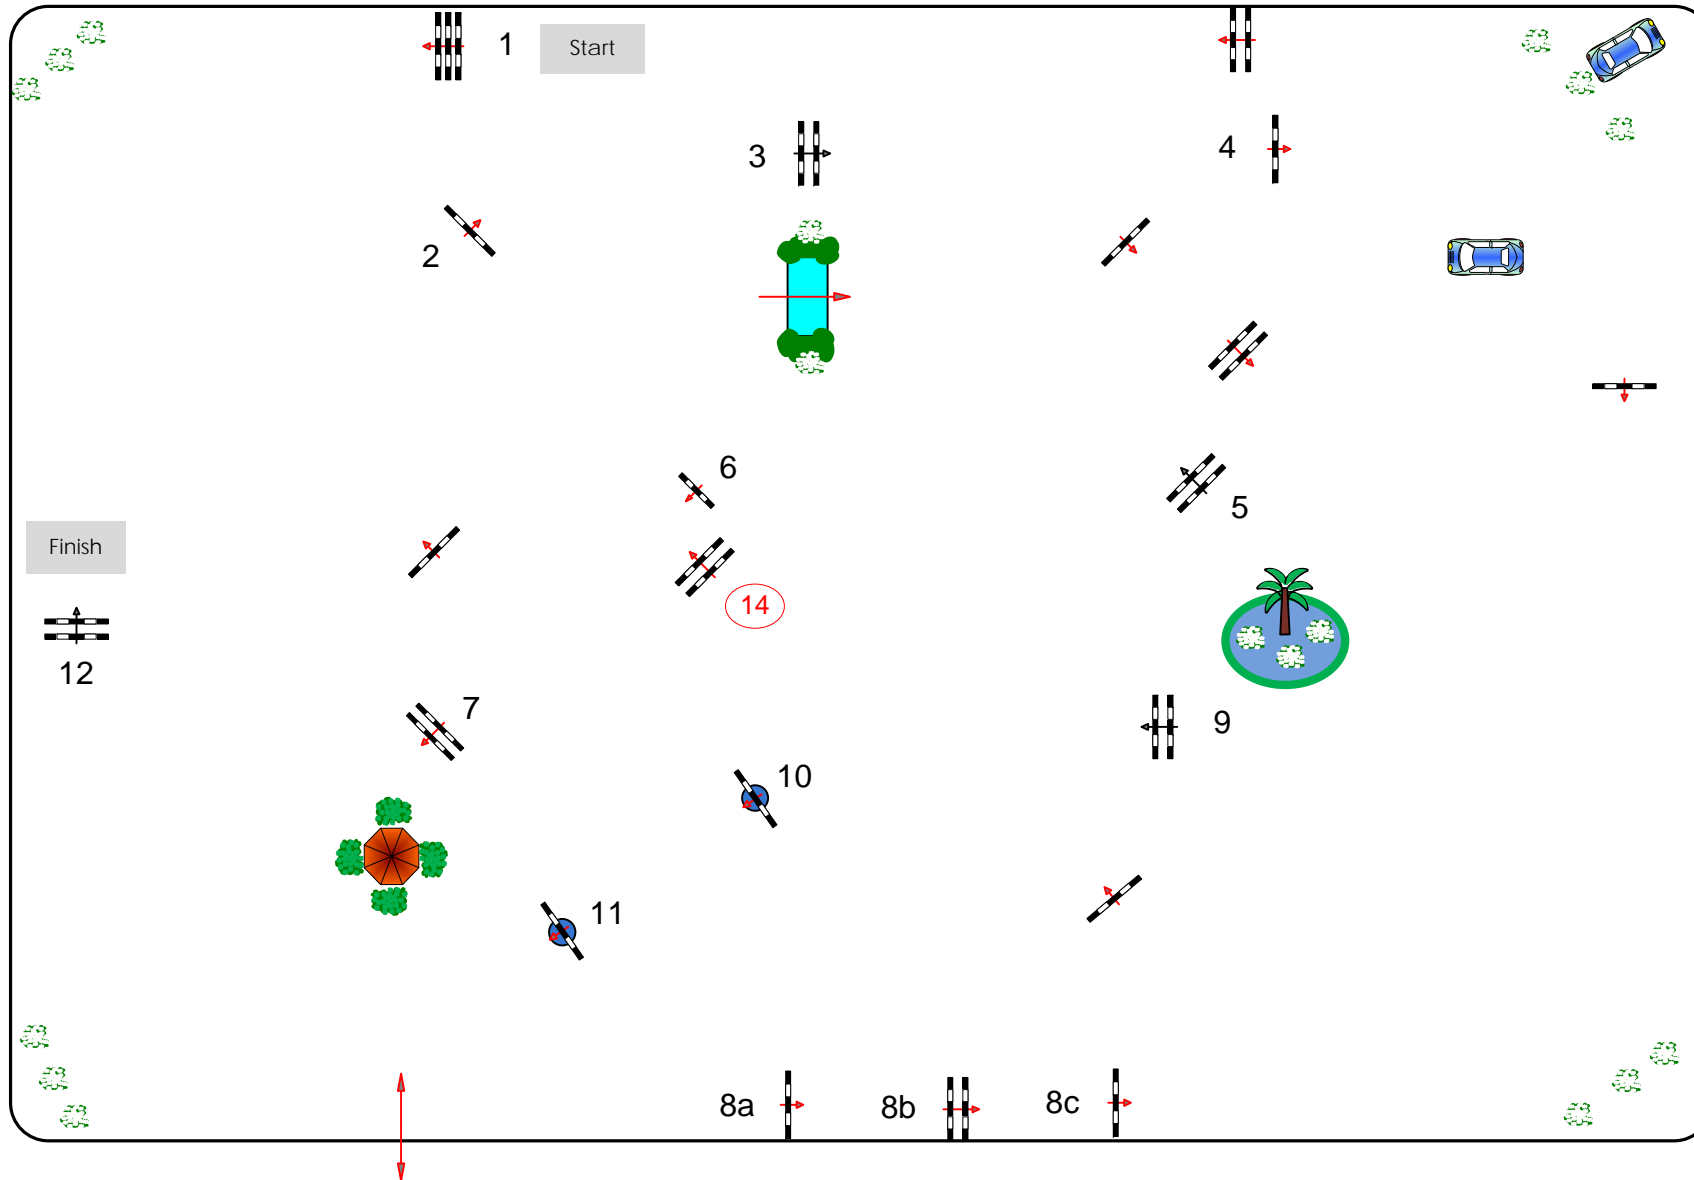

Competition Nr.:21

FINAL YOUNG HORSES 7

Comp. with jump off

Class: 1,35

Saturday 21.04.2012

Table: A
FEI RG / Art.: 238/2.2
Hight: 1,35 mtr.

Speed: 350 m/Min.

Length: 500 mtr.
Time allowed: 86 sek.
Time Limit: 172 sek.

Obstacles: 12
Efforts: 14

Jump off:
12-7-8a-8b-5-6-14-4
Length: 370 mtr.
Time allowed: 64 sek.
Time Limit: 128 sek.

Course Designer
STEFAN WIRTH
WALTER SCHELLENBAUER
& TEAM