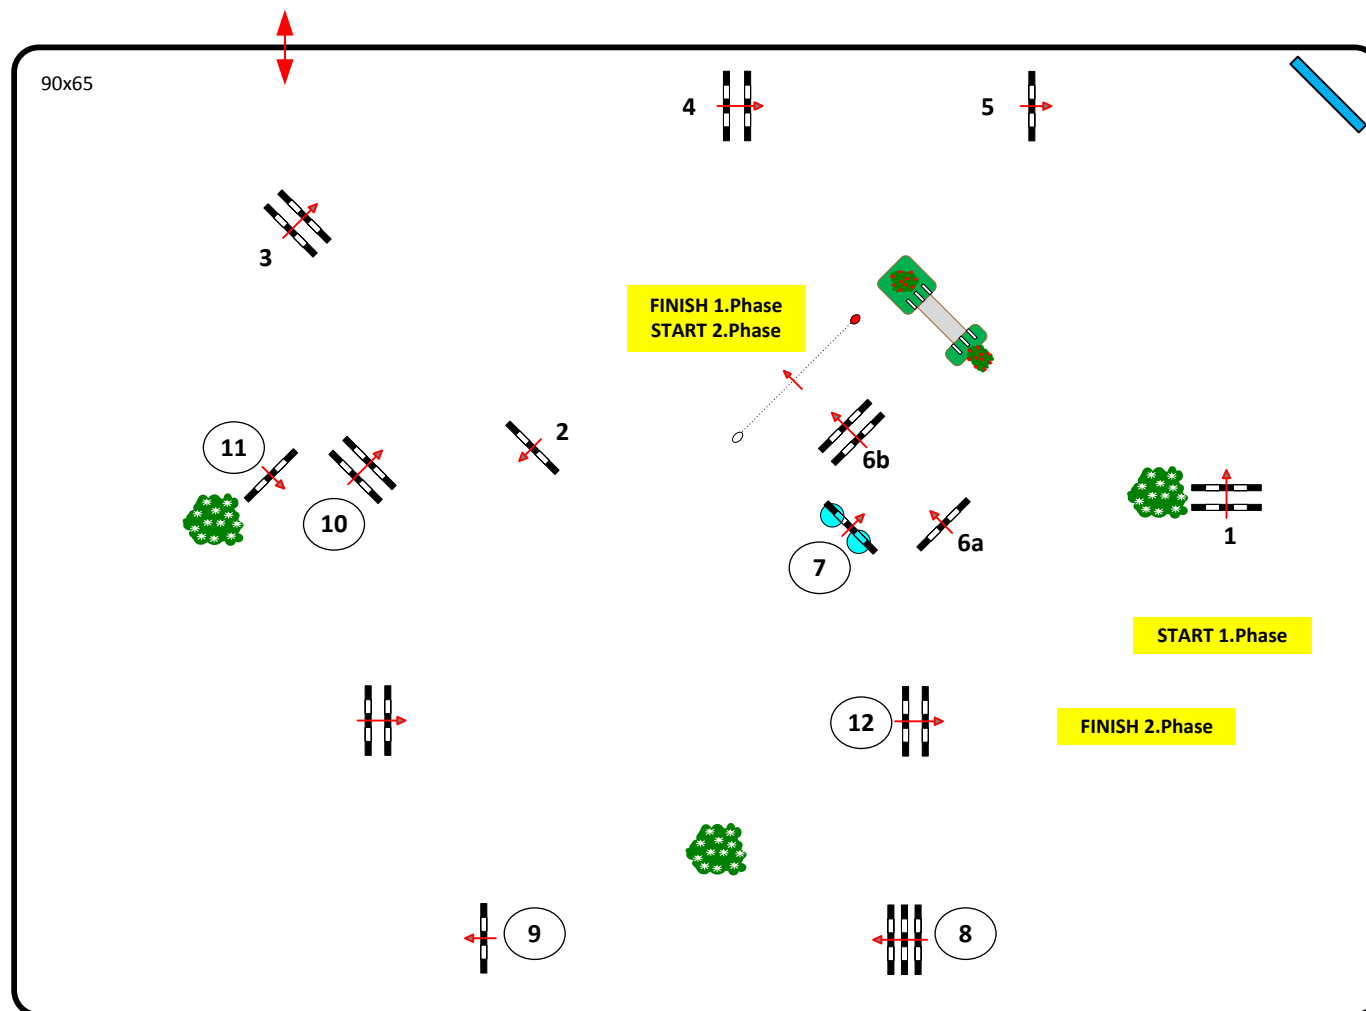

# CSI\*\* MAGNA RACINO - SPRING TOUR 2012

25

1st Week

VIP ARENA

Comp. Nr.: 25

VIP Tour Medium  
Two Phases

Klasse: 1,25  
Samstag, 21. April 2012

Table: A  
FEI RG / Art.: 274/5.3.  
Hight: 1,25 mtr.

Speed: 350 m/Min.

Length: 270 mtr.  
Time allowed: 47 sek.  
Time Limit: 94 sek.

Obstacles: 6  
Efforts: 7

2. Phase:  
7 - 12

Length: 350 mtr.  
Time allowed: 60 sek.  
Time Limit: 120 sek.

JUDGE

Course Designer: G. Gschlenk, A. Stoiber & Team