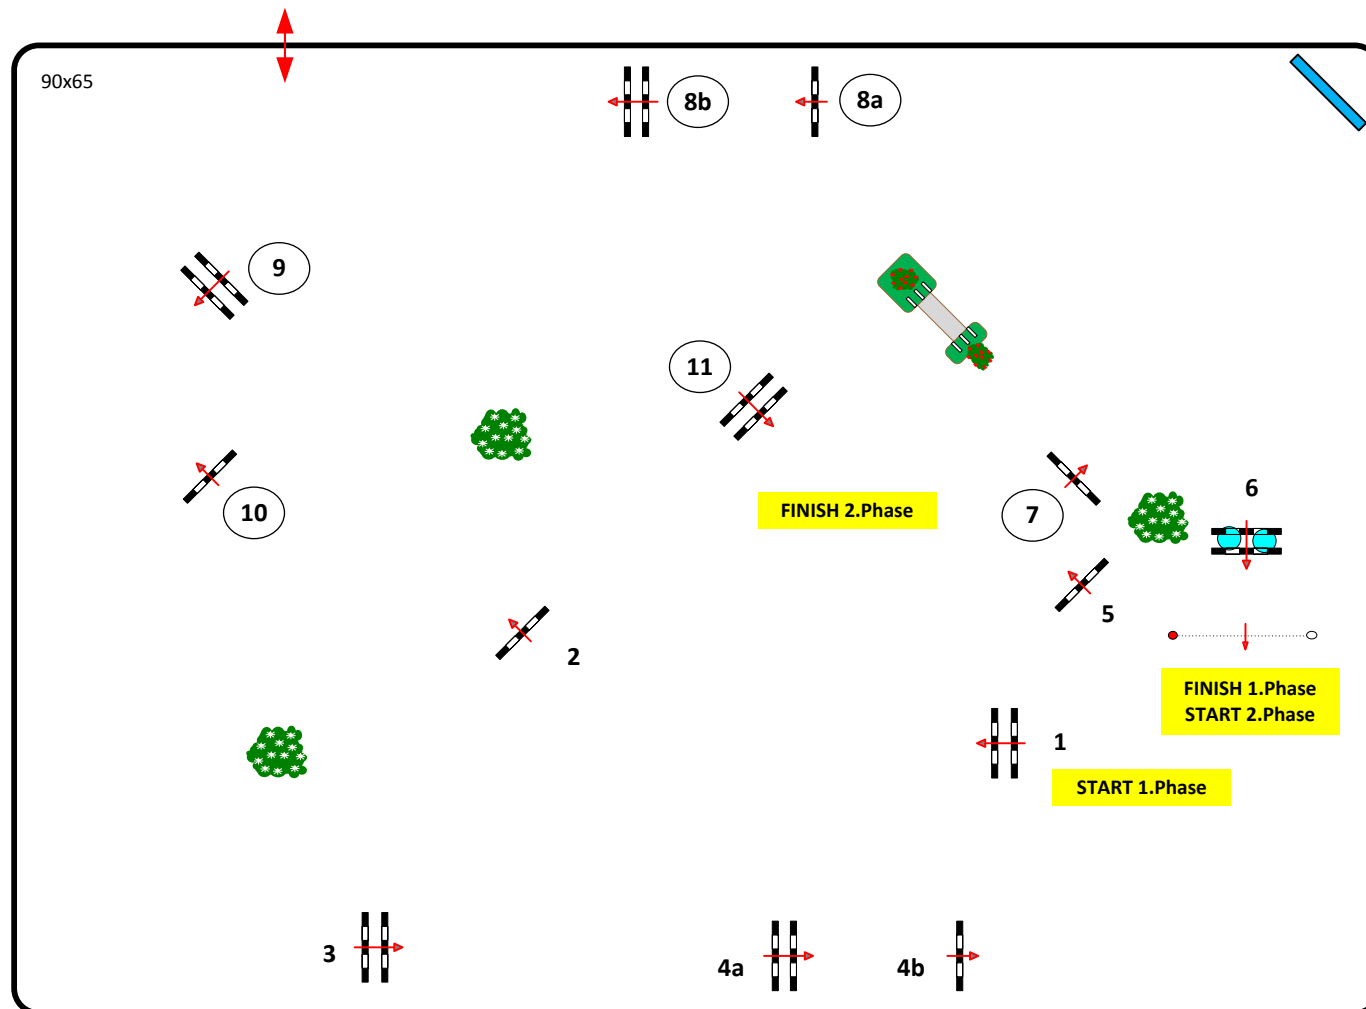

CSI** MAGNA RACINO - SPRING TOUR 2012

26

1st Week

VIP ARENA

Comp. Nr.: 26

VIP Large Tour
Two Phases

Klasse: 1,40
Samstag, 21. April 2012

Table: A
FEI RG / Art.: 274/5.3.
Hight: 1,40 mtr.

Speed: 350 m/Min.

Length: 280 mtr.
Time allowed: 48 sek.
Time Limit: 96 sek.

Obstacles: 6
Efforts: 7

2. Phase:
7 - 11

Length: 280 mtr.
Time allowed: 48 sek.
Time Limit: 96 sek.

JUDGE

Course Designer: G. Gschlenk, A. Stoiber & Team