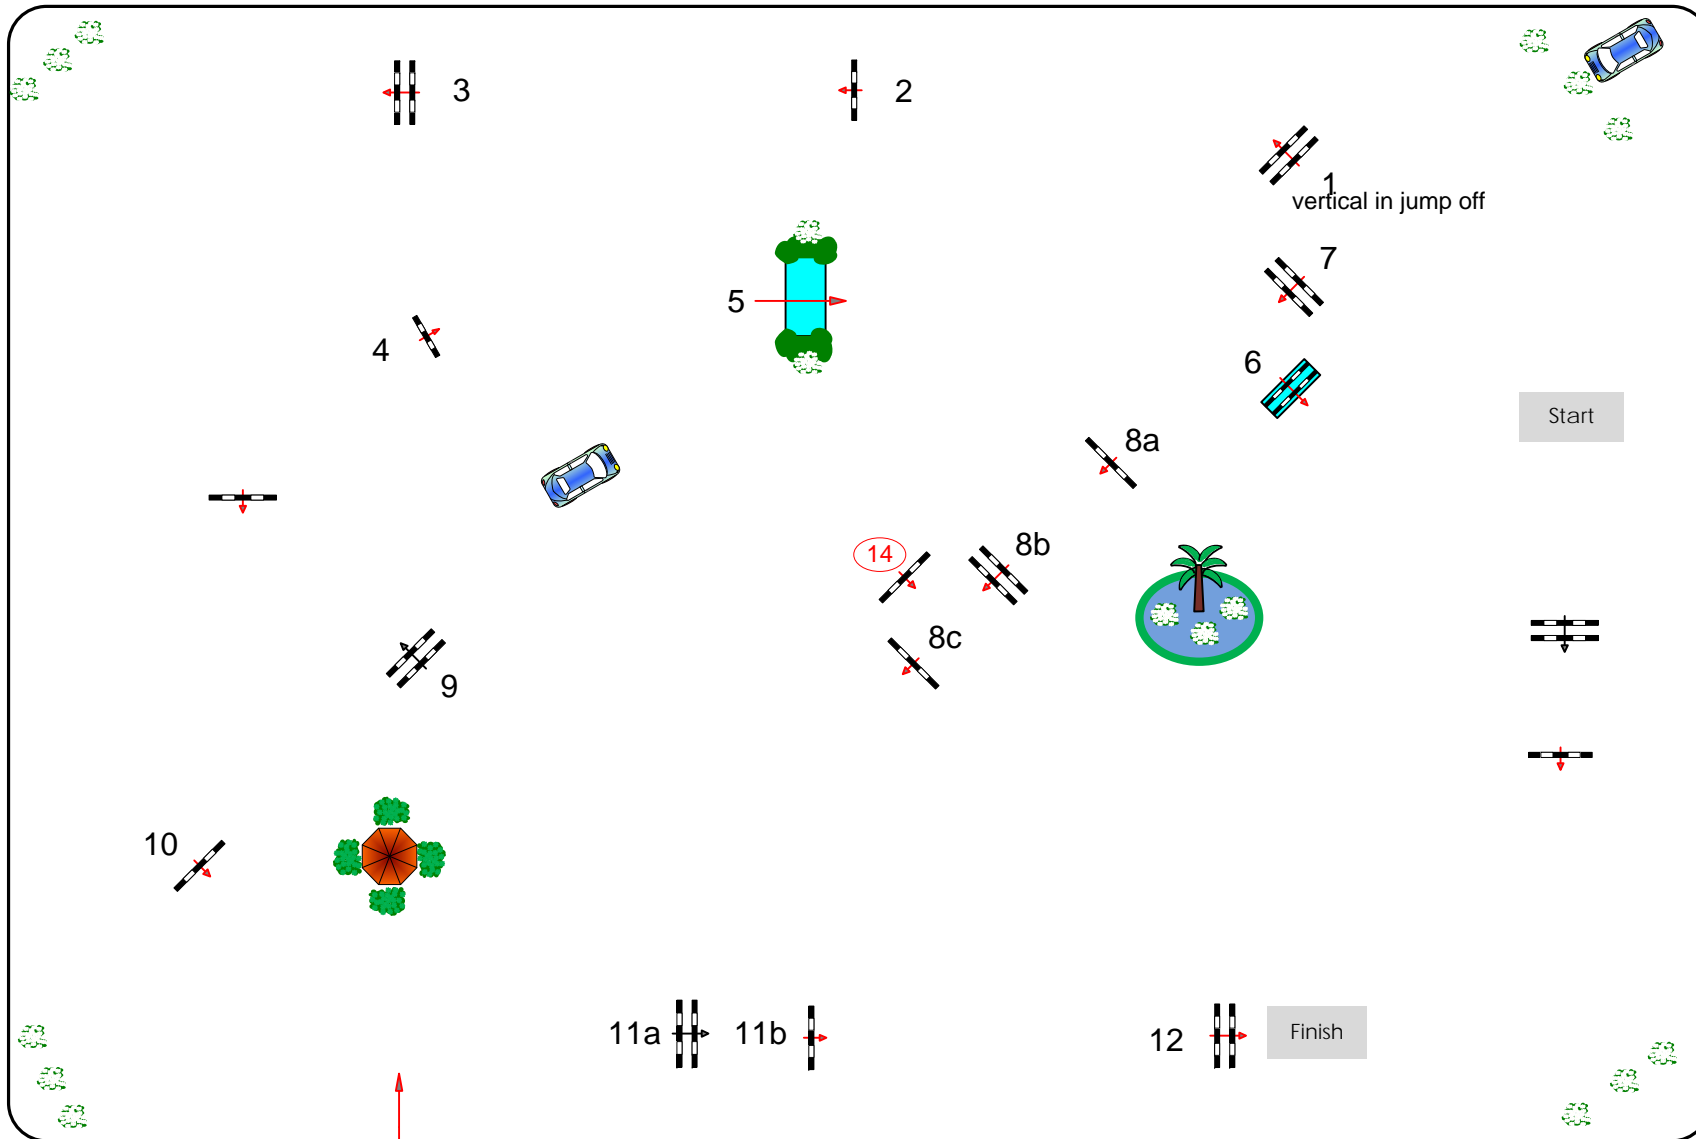

Competition Nr.27

FINAL SILVER TOUR

Comp. with jump off

Class: 1,35

Sunday 22.04.2012

Table: A
FEI RG / Art.: 238/2.2
Hight: 1,35 mtr.

Speed: 350 m/Min.

Length: 430 mtr.
Time allowed: 74 sek.
Time Limit: 148 sek.

Obstacles: 12
Efforts: 15

Jump off:
11a-12-8a-8b-14-1-3
Length: 350 mtr.
Time allowed: 60 sek.
Time Limit: 120 sek.

Course Designer
STEFAN WIRTH
WALTER SCHELLENBAUER
& TEAM