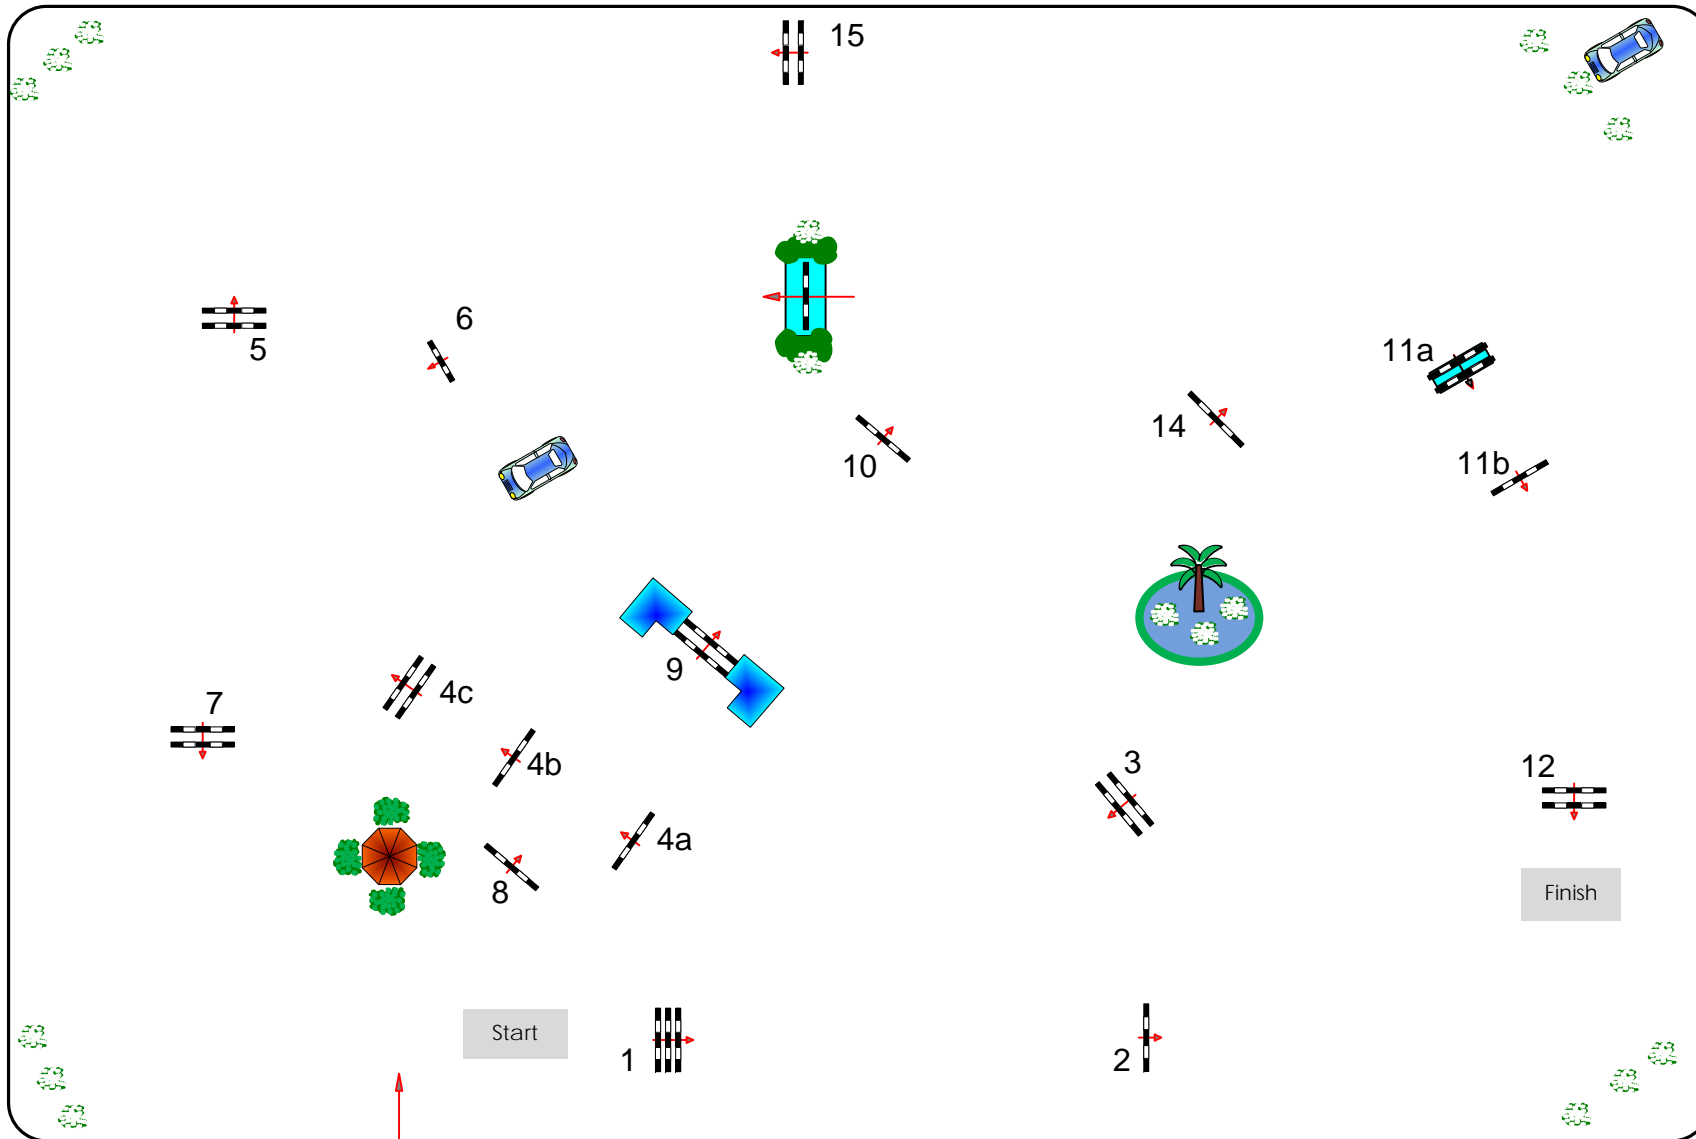

Competition Nr.28

FINAL Gold Tour

Comp. with jump off

Class: 1,40

Sunday 22.04.2012

Table: A  
FEI RG / Art.: 238/2.2  
Hight: 1,40 mtr.

Speed: 350 m/Min.

Length: 460 mtr.  
Time allowed: 79 sek.  
Time Limit: 158 sek.

Obstacles: 12  
Efforts: 15

Jump Off:  
**1-2-3-9-10-11a-11b-14-15**  
Length: 350 mtr.  
Time allowed: 60 sek.  
Time Limit: 120 sek.

*Course Designer*  
STEFAN WIRTH  
WALTER SCHELLENBAUER  
& TEAM