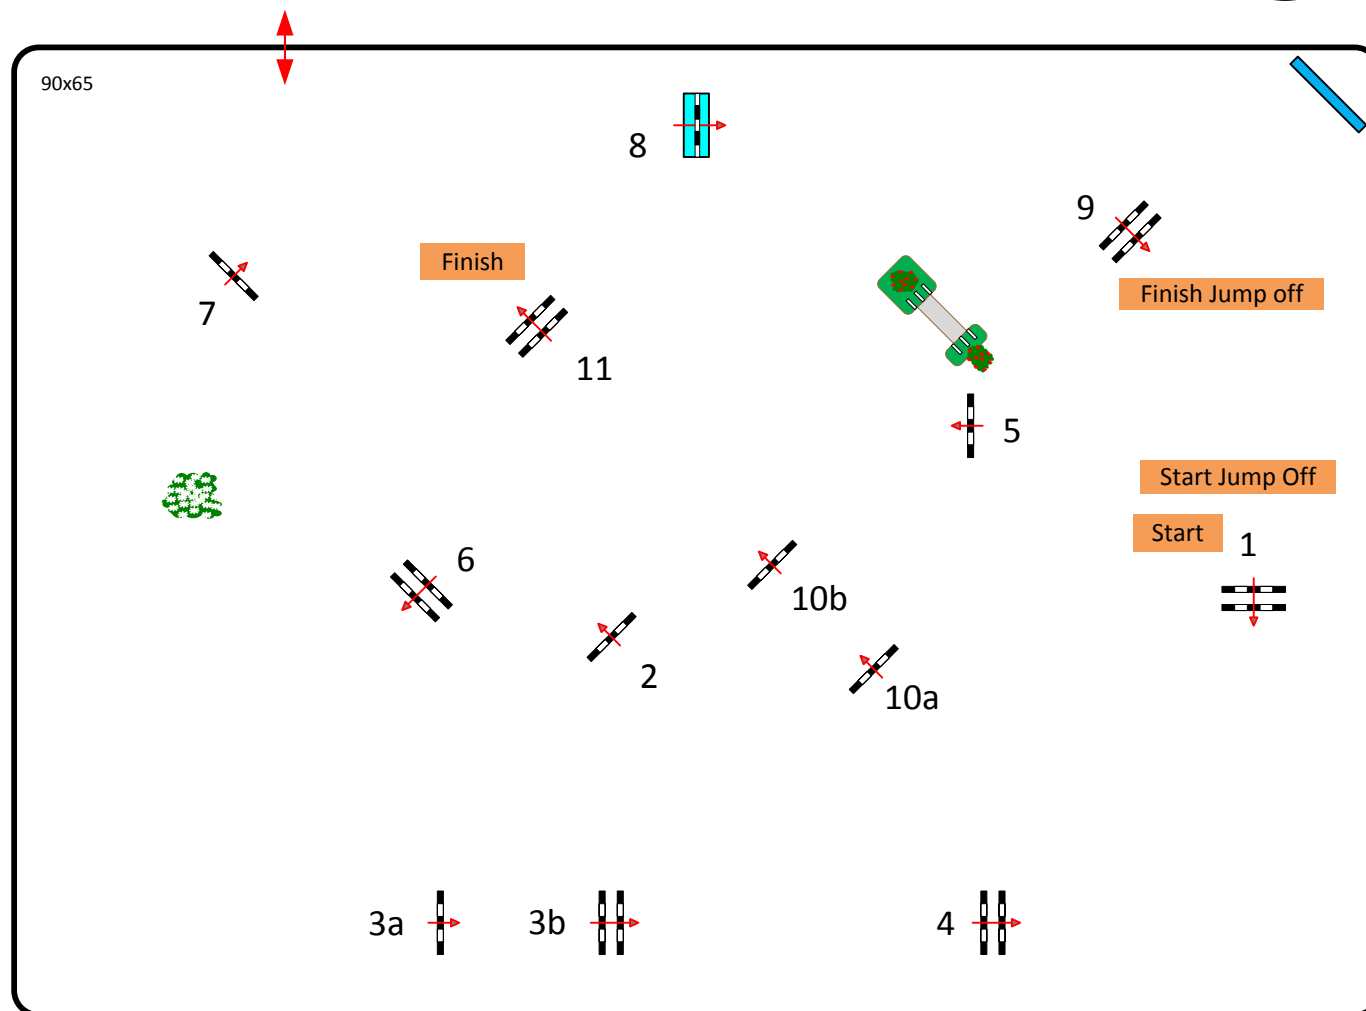

CSI** MAGNA RACINO - SPRING TOUR 2012

1st Week

VIP ARENA

30

Comp. Nr.: 30

VIP Small Finale
Jump Off

Klasse: 1,15
Sonntag, 22. April 2012

Table: A
FEI RG / Art.: 238.2.2
Hight: 1,15 mtr.

Speed: 350 m/Min.

Length: 460 mtr.
Time allowed: 79 sek.
Time Limit: 158 sek.

Obstacles: 11
Efforts: 13

Jump off:
1,2,3a,3b,6,7,9

Length: 330 mtr.
Time allowed: 57 sek.
Time Limit: 114 sek.

JUDGE

Course Designer: G. Gschlenk, A. Stoiber & Team