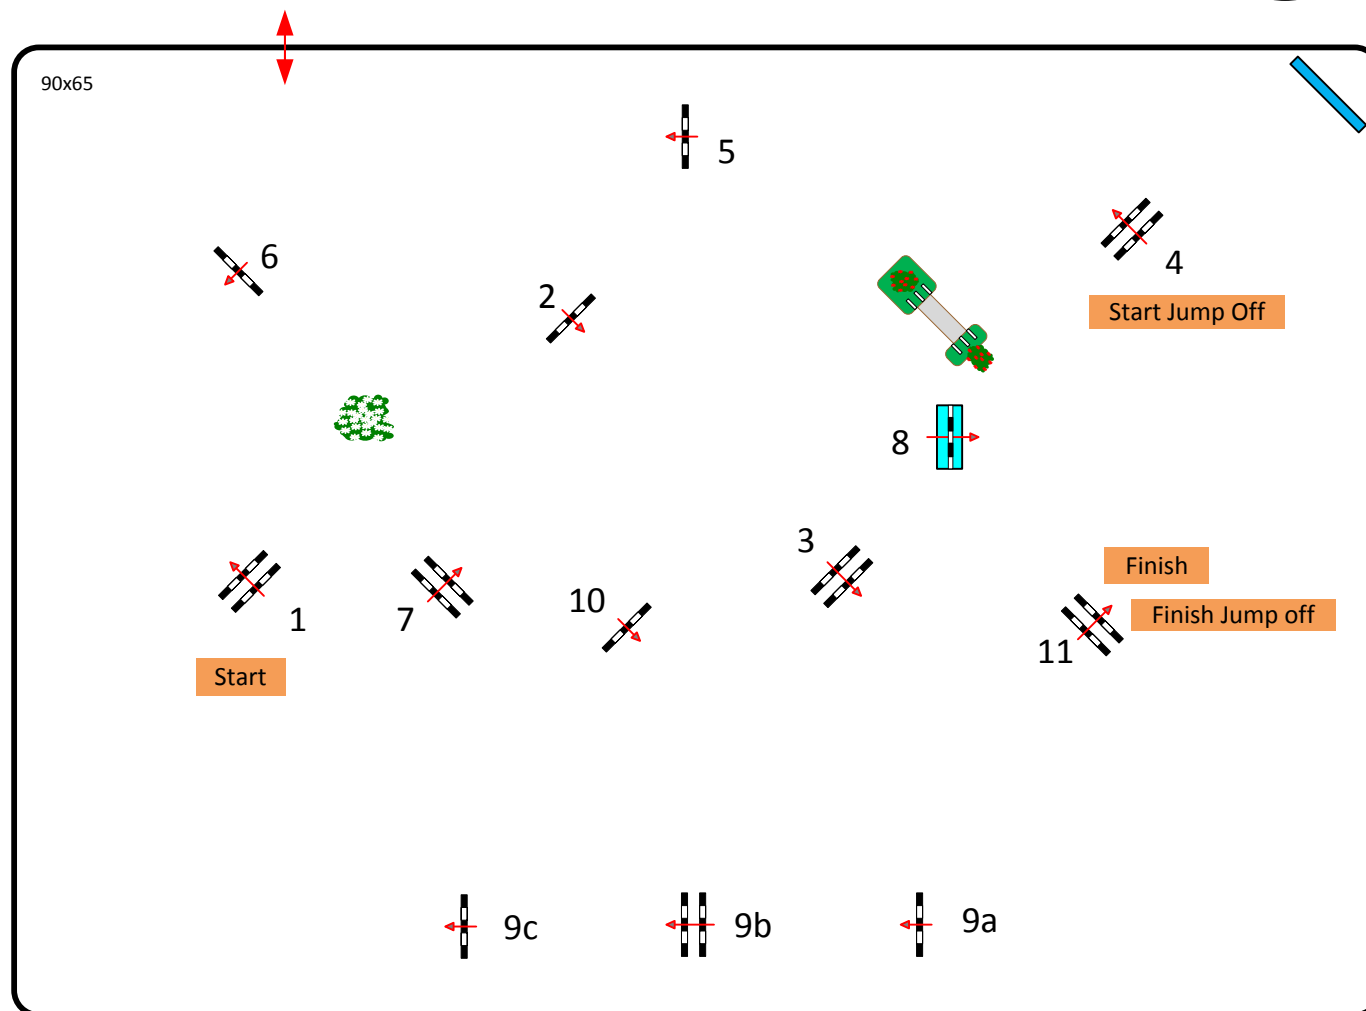

CSI** MAGNA RACINO - SPRING TOUR 2012

1st Week

VIP ARENA

32

Comp. Nr.: 32

VIP Medium Finale
Jump Off

Klasse: 1,25
Sonntag, 22. April 2012

Table: A
FEI RG / Art.: 238.2.2
Hight: 1,25 mtr.

Speed: 350 m/Min.

Length: 460 mtr.
Time allowed: 79 sek.
Time Limit: 158 sek.

Obstacles: 11
Efforts: 13

Jump off:
4,6,7,9b,9c,10,11

Length: 320 mtr.
Time allowed: 55 sek.
Time Limit: 110 sek.

JUDGE

Course Designer: G. Gschlenk, A. Stoiber & Team