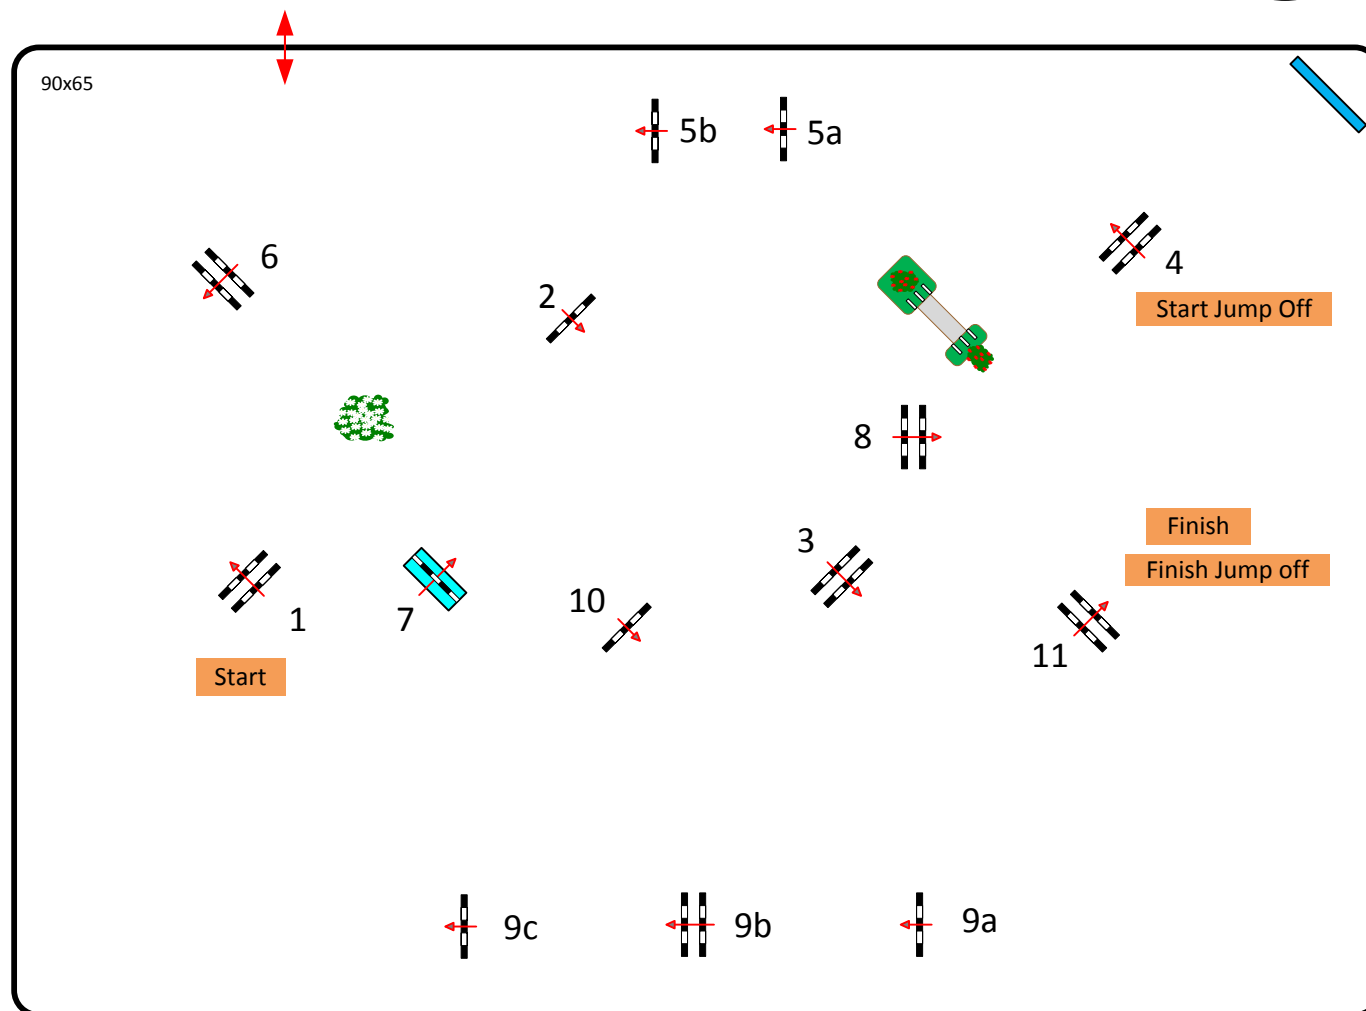

CSI** MAGNA RACINO - SPRING TOUR 2012

1st Week

VIP ARENA

33

Comp. Nr.: 33

VIP Large Finale
Jump Off

Klasse: 1,40
Sonntag, 22. April 2012

Table: A
FEI RG / Art.: 238.2.2
Hight: 1,40 mtr.

Speed: 350 m/Min.

Length: 470 mtr.
Time allowed: 81 sek.
Time Limit: 162 sek.

Obstacles: 11
Efforts: 14

Jump off:
4,6,7,9b,9c,10,11

Length: 320 mtr.
Time allowed: 55 sek.
Time Limit: 110 sek.

JUDGE

Course Designer: G. Gschlenk, A. Stoiber & Team