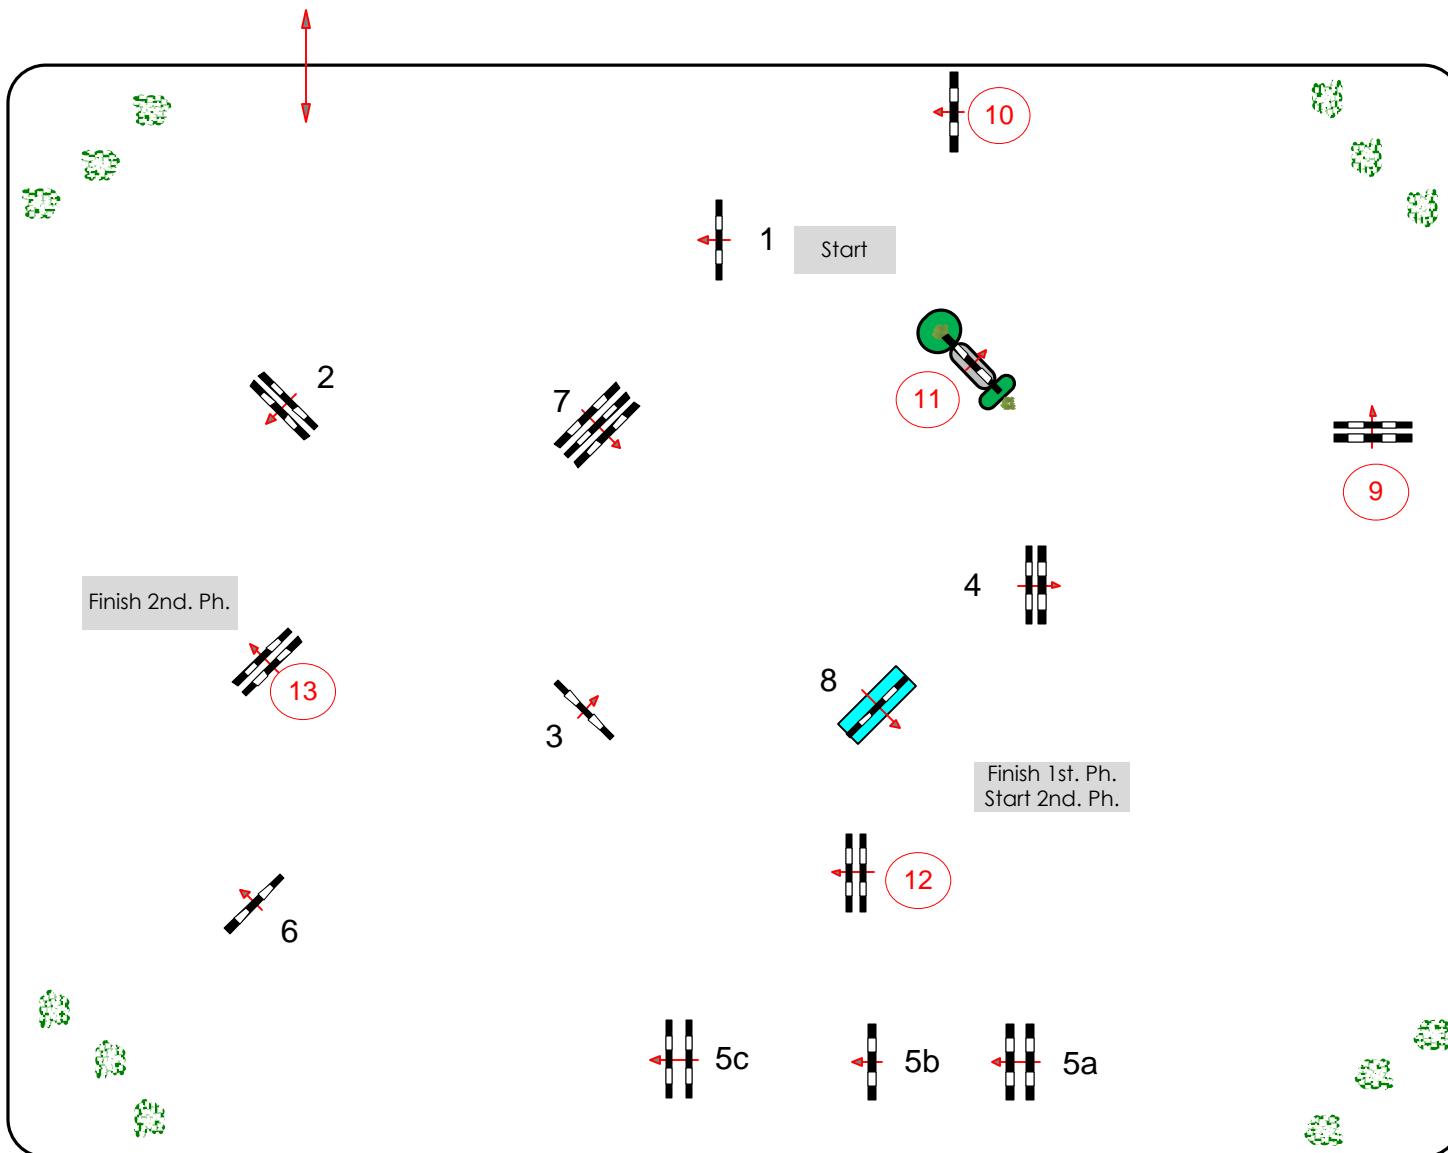

Competition Nr.:43

YOUNG HORSES 7 YEARS

Comp. In two phases

Class: 1,30

Thursday 26.04.2012

Table: A  
 FEI RG / Art.: 274/5.3  
 Height: 1,30 mtr.

Speed: 350 m/Min.

Length: 300 mtr.  
 Time allowed: 52 sek.  
 Time Limit: 104 sek.

Obstacles: 13  
 Efforts: 15

2nd phase:  
**9-13**  
 Length: 240 mtr.  
 Time allowed: 42 sek.  
 Time Limit: 84 sek.

**Course Designer**

Walter Schellenbauer  
 Armin Krenn  
 & Team