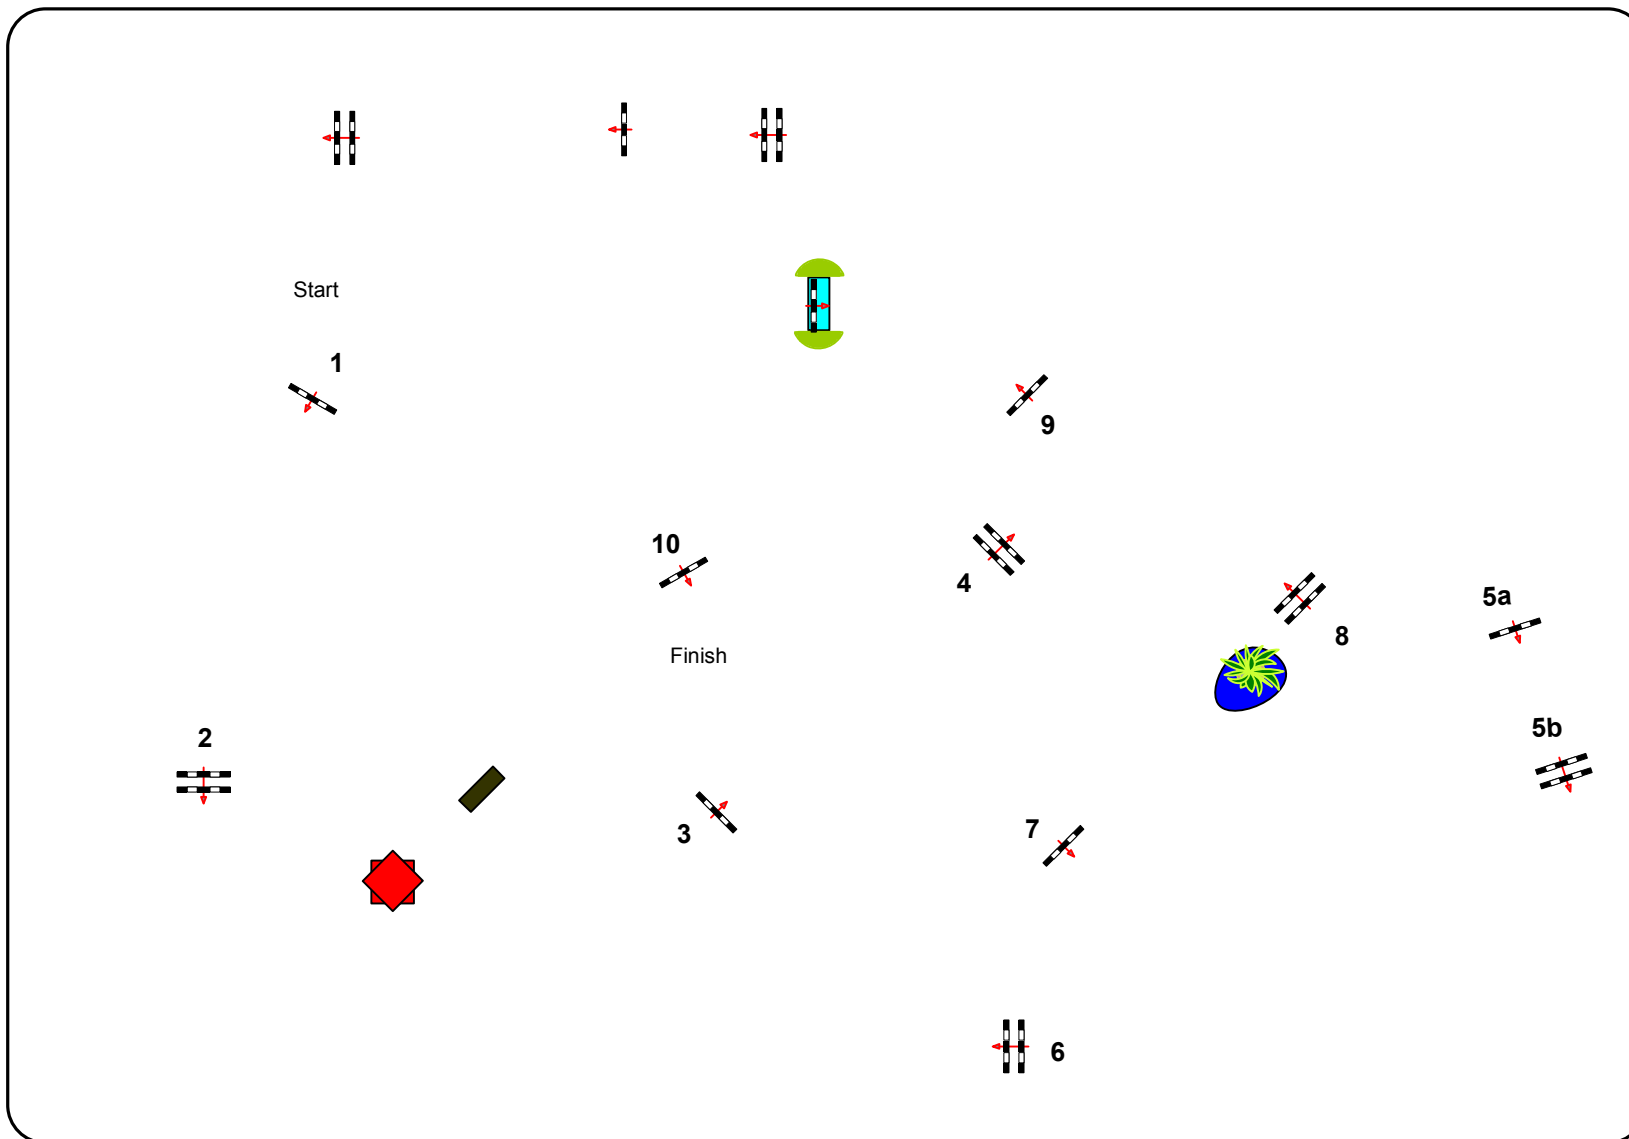

# Magna Racino Spring Tour

44

46

Table: A  
National RG:  
FEI RG / Art. 238.2.1  
Height: 1,25 / 1,20 m

Speed: 350 m/min

Length: 440 m  
Time allowed: 76 sec  
Time limit: 152 sec

Obstacles: 10  
Efforts: 11  
Penalty sec  
Closed combination:

1st Jump-off:

Length: 0 m  
Time allowed: 0 sec  
Time limit: 0 sec

2nd Jump-off:

Length: 0 m  
Time allowed: 0 sec  
Time limit: 0 sec