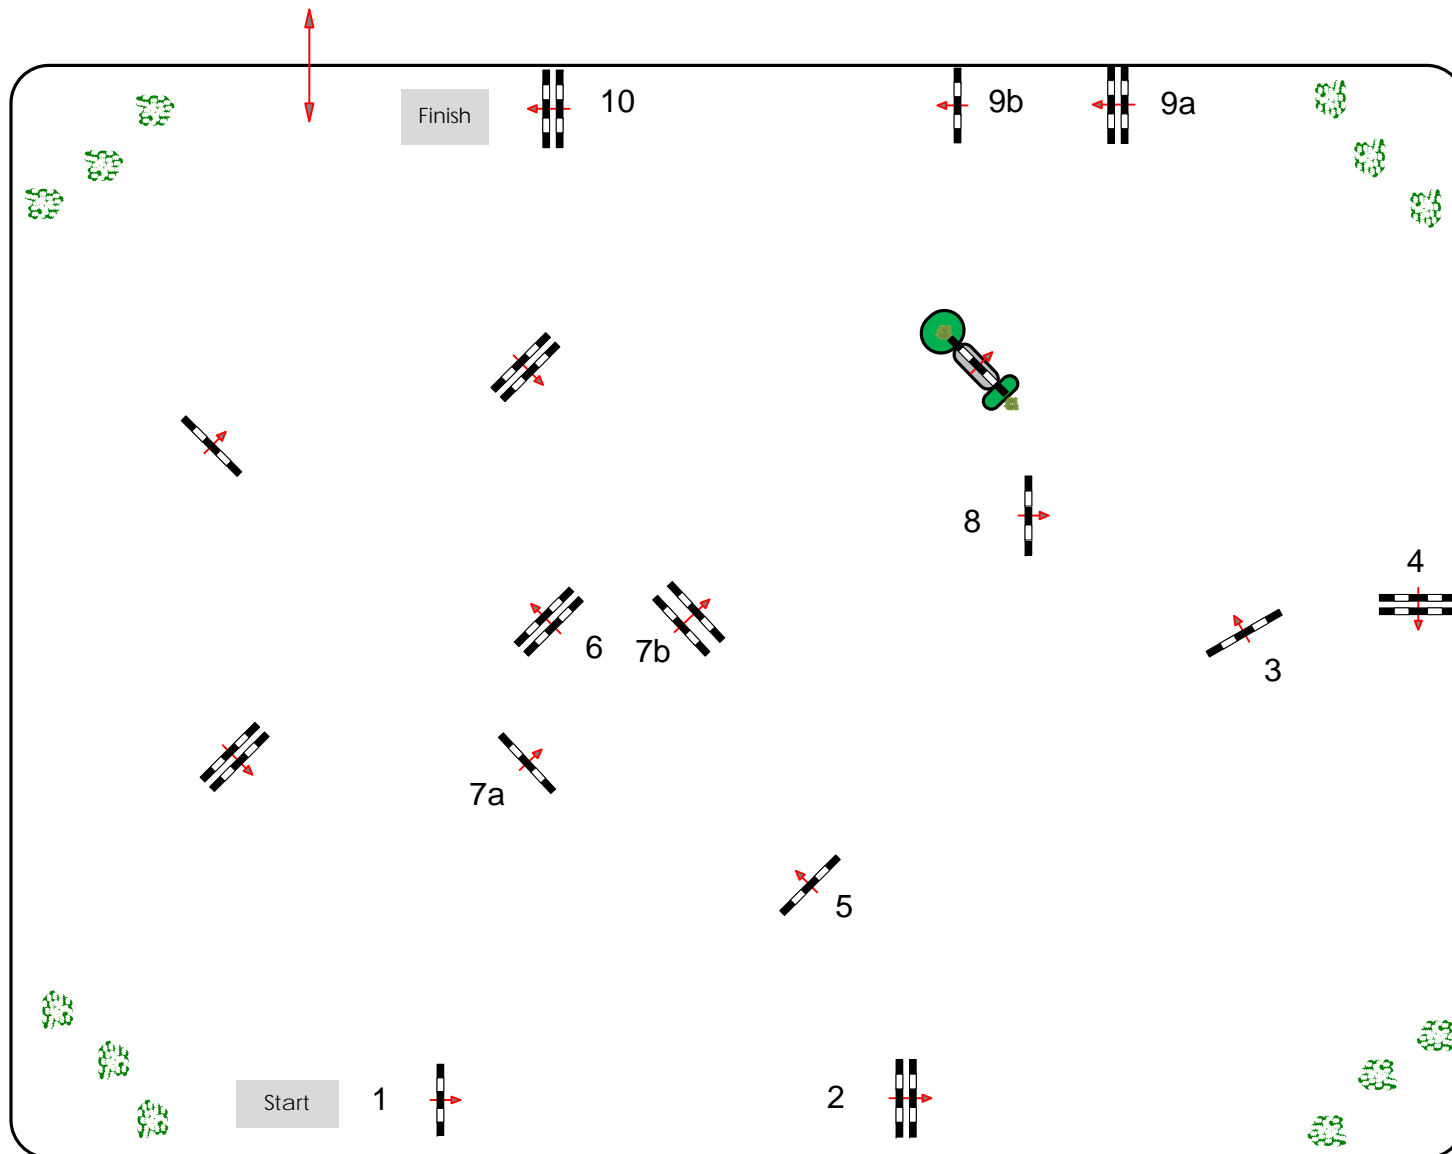

Competition Nr.:50

VIP TOUR SMALL

Comp. against the clock

Class: 1,15 ☺

Friday 27.04.2012

Table: A  
 FEI RG / Art.: 238/2.1  
 Height: 1,15 :) mtr.

Speed: 350 m/Min.

Length: 400 mtr.  
 Time allowed: 69 sek.  
 Time Limit: 138 sek.

Obstacles: 10  
 Efforts: 12

2nd phase:

Length: 0 mtr.  
 Time allowed: 0 sek.  
 Time Limit: 0 sek.

**Course Designer**

Walter Schellenbauer  
 Armin Krenn  
 & Team