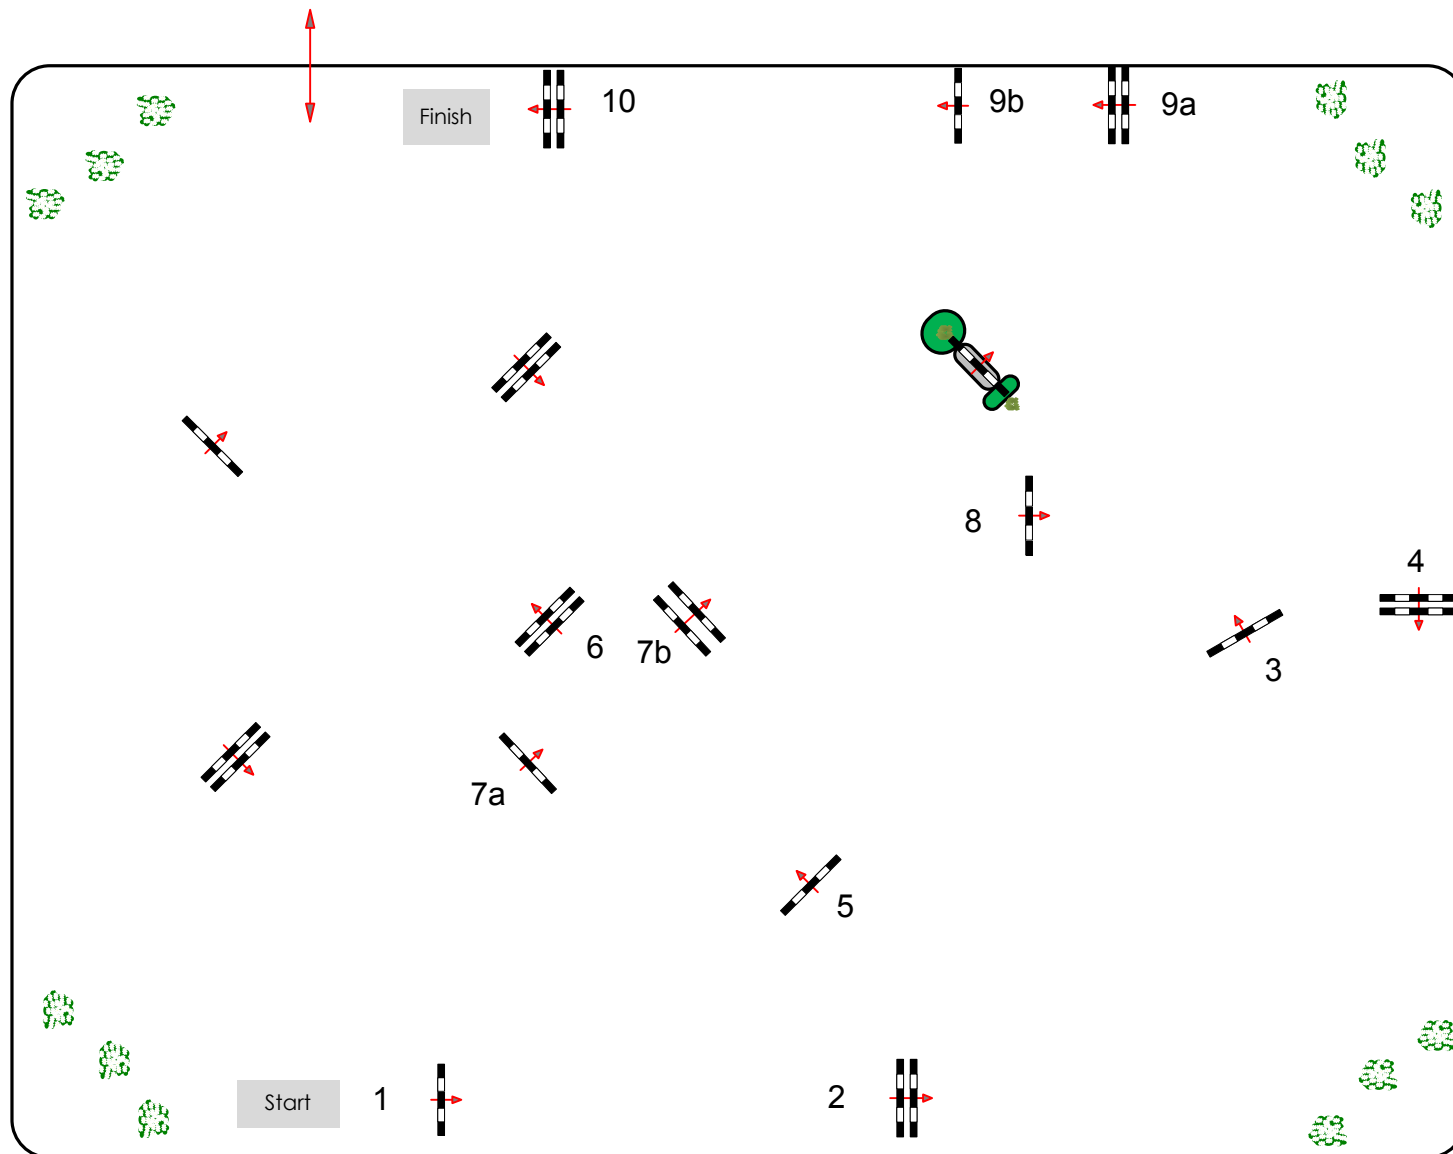

Competition Nr.:51

VIP TOUR LARGE

Comp. Against the clock

Class: 1,40 ☺

Friday 27.04.2012

Table: A
 FEI RG / Art.: 238/2.1
 Hight: 1,40 :) mtr.

Speed: 350 m/Min.

Length: 400 mtr.
 Time allowed: 69 sek.
 Time Limit: 138 sek.

Obstacles: 10
 Efforts: 12

2nd phase:

Length: 0 mtr.
 Time allowed: 0 sek.
 Time Limit: 0 sek.

Course Designer

Walter Schellenbauer
 Armin Krenn
 & Team