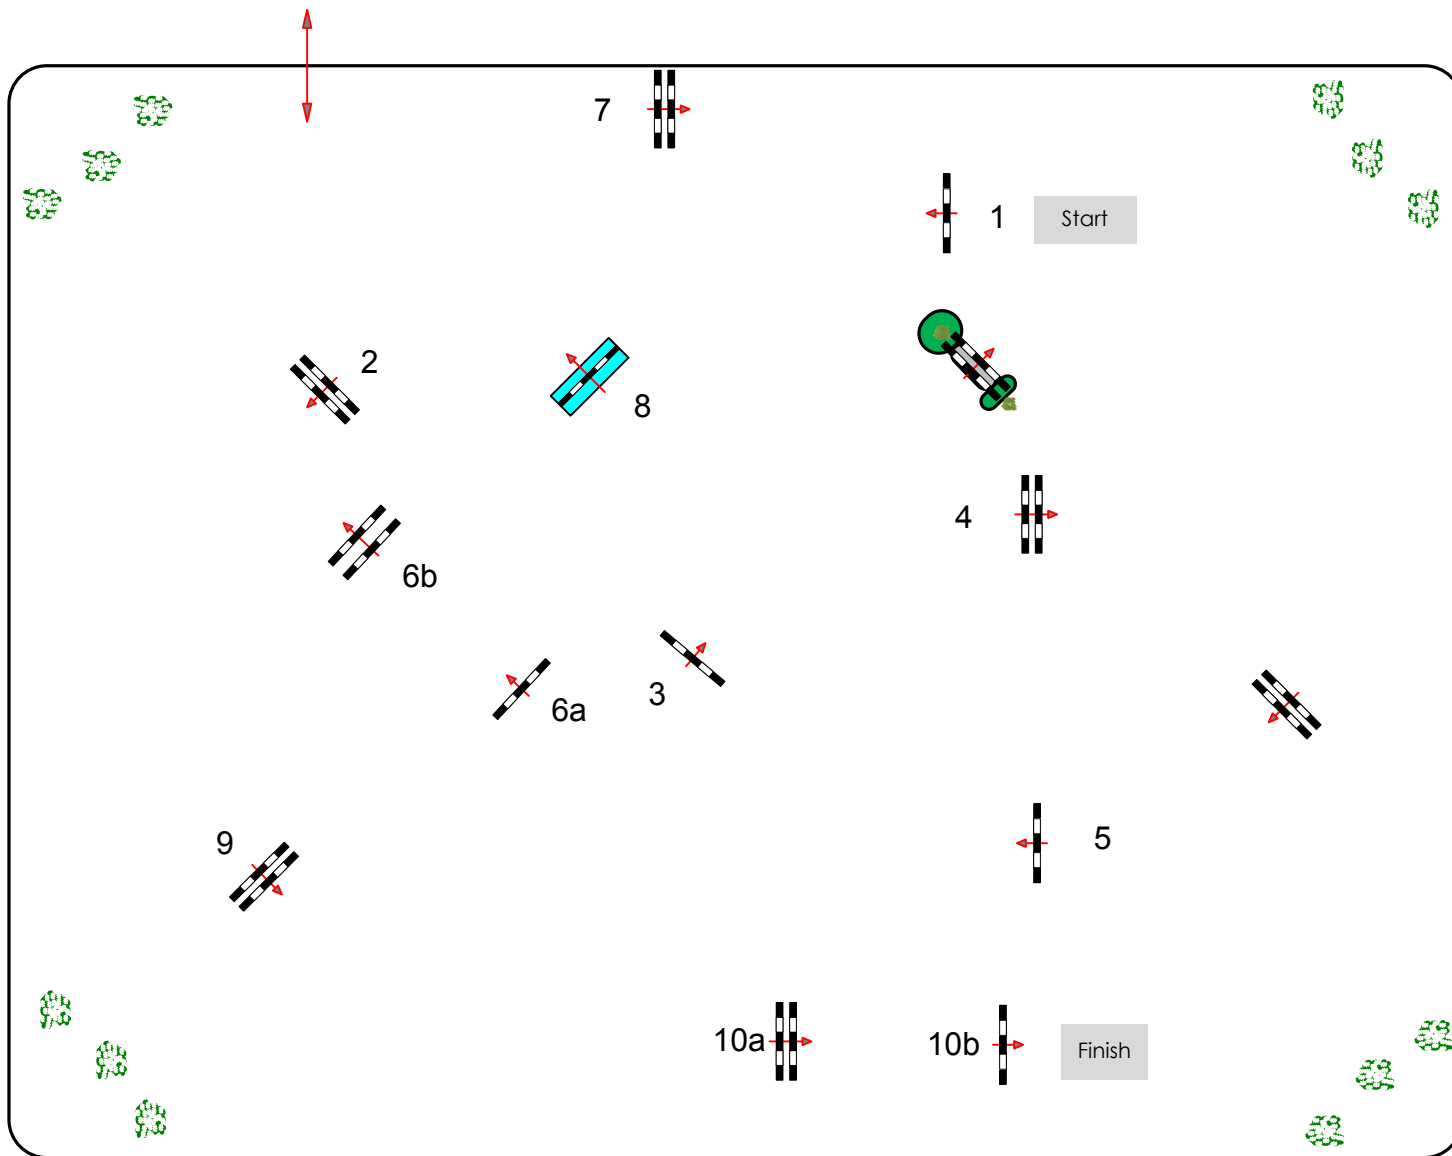

Competition Nr.:56

VIP TOUR SMALL

Comp. against the clock

Class: 1,15

Saturday 28.04.2012

Table: A
FEI RG / Art.: 238/2.1
Hight: 1,15 mtr.

Speed: 350 m/Min.

Length: 470 mtr.
Time allowed: 81 sek.
Time Limit: 162 sek.

Obstacles: 10
Efforts: 12

2nd phase:

0
Length: mtr.
Time allowed: 43 sek.
Time Limit: 86 sek.

Course Designer

Walter Schellenbauer
Armin Krenn
& Team