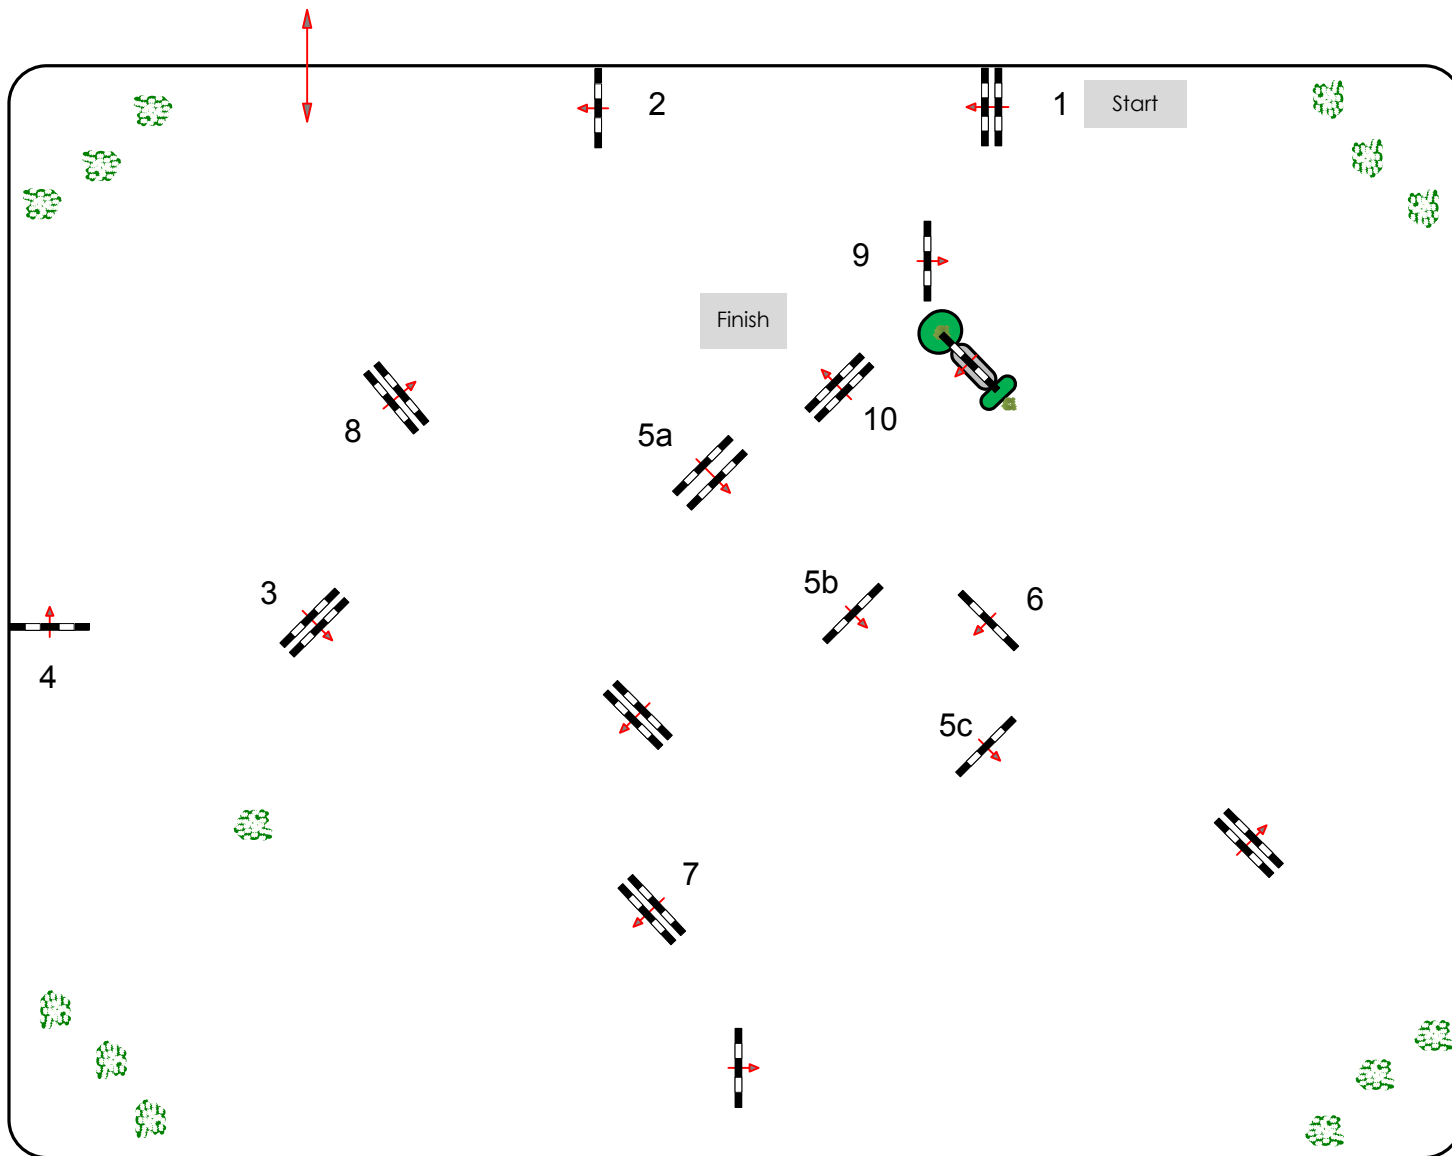

Competition Nr.:64

FINAL VIP TOUR SMALL

Comp. with jump off

Class: 1,15 ☺

Sunday 29.04.2012

Table: A  
FEI RG / Art.: 238/2.2  
Hight: 1,15☺ mtr.

Speed: 350 m/Min.

Length: 460 mtr.  
Time allowed: 79 sek.  
Time Limit: 158 sek.

Obstacles: 10  
Efforts: 12

Jump off:  
**2-3-4-5a-5b-6-8-9**  
Length: 340 mtr.  
Time allowed: 59 sek.  
Time Limit: 118 sek.

**Course Designer**

Walter Schellenbauer  
Armin Krenn  
& Team