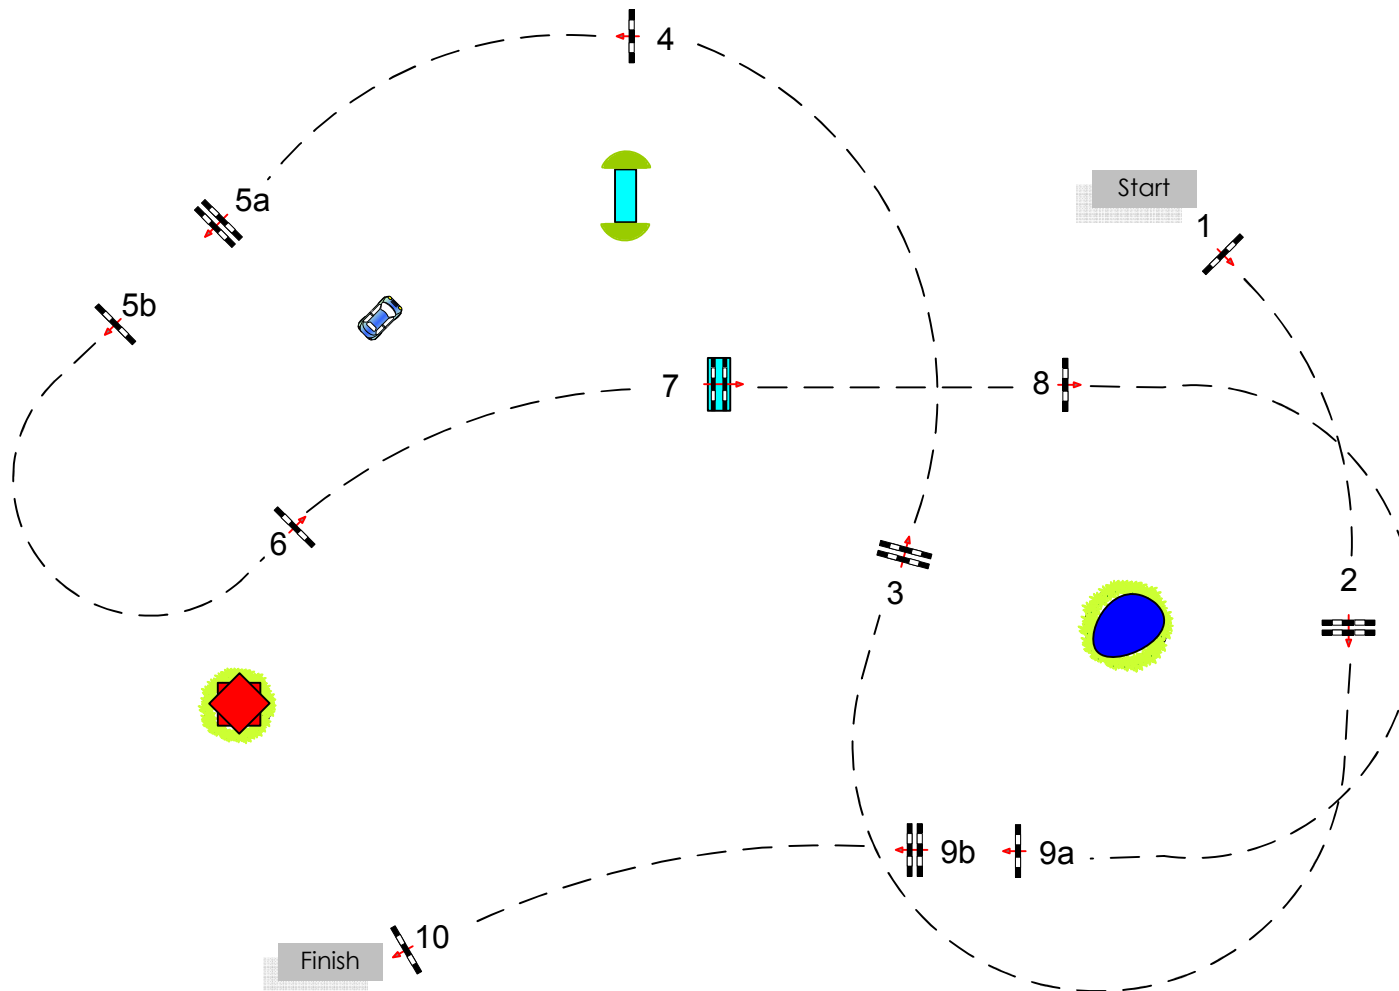

Magna Racino Spring Tour

Table: A
National RG:
FEI RG / Art. 238.2.1
Height: 1.10 m

Speed: 350 m/min

Length: 460 m
Time allowed: 79 sec
Time limit: 158 sec

Obstacles: 10
Efforts: 12
Penalty sec
Closed combination:

1st Jump-off:

Length: 0 m
Time allowed: 0 sec
Time limit: 0 sec

2nd Jump-off:

Length: 0 m
Time allowed: 0 sec
Time limit: 0 sec