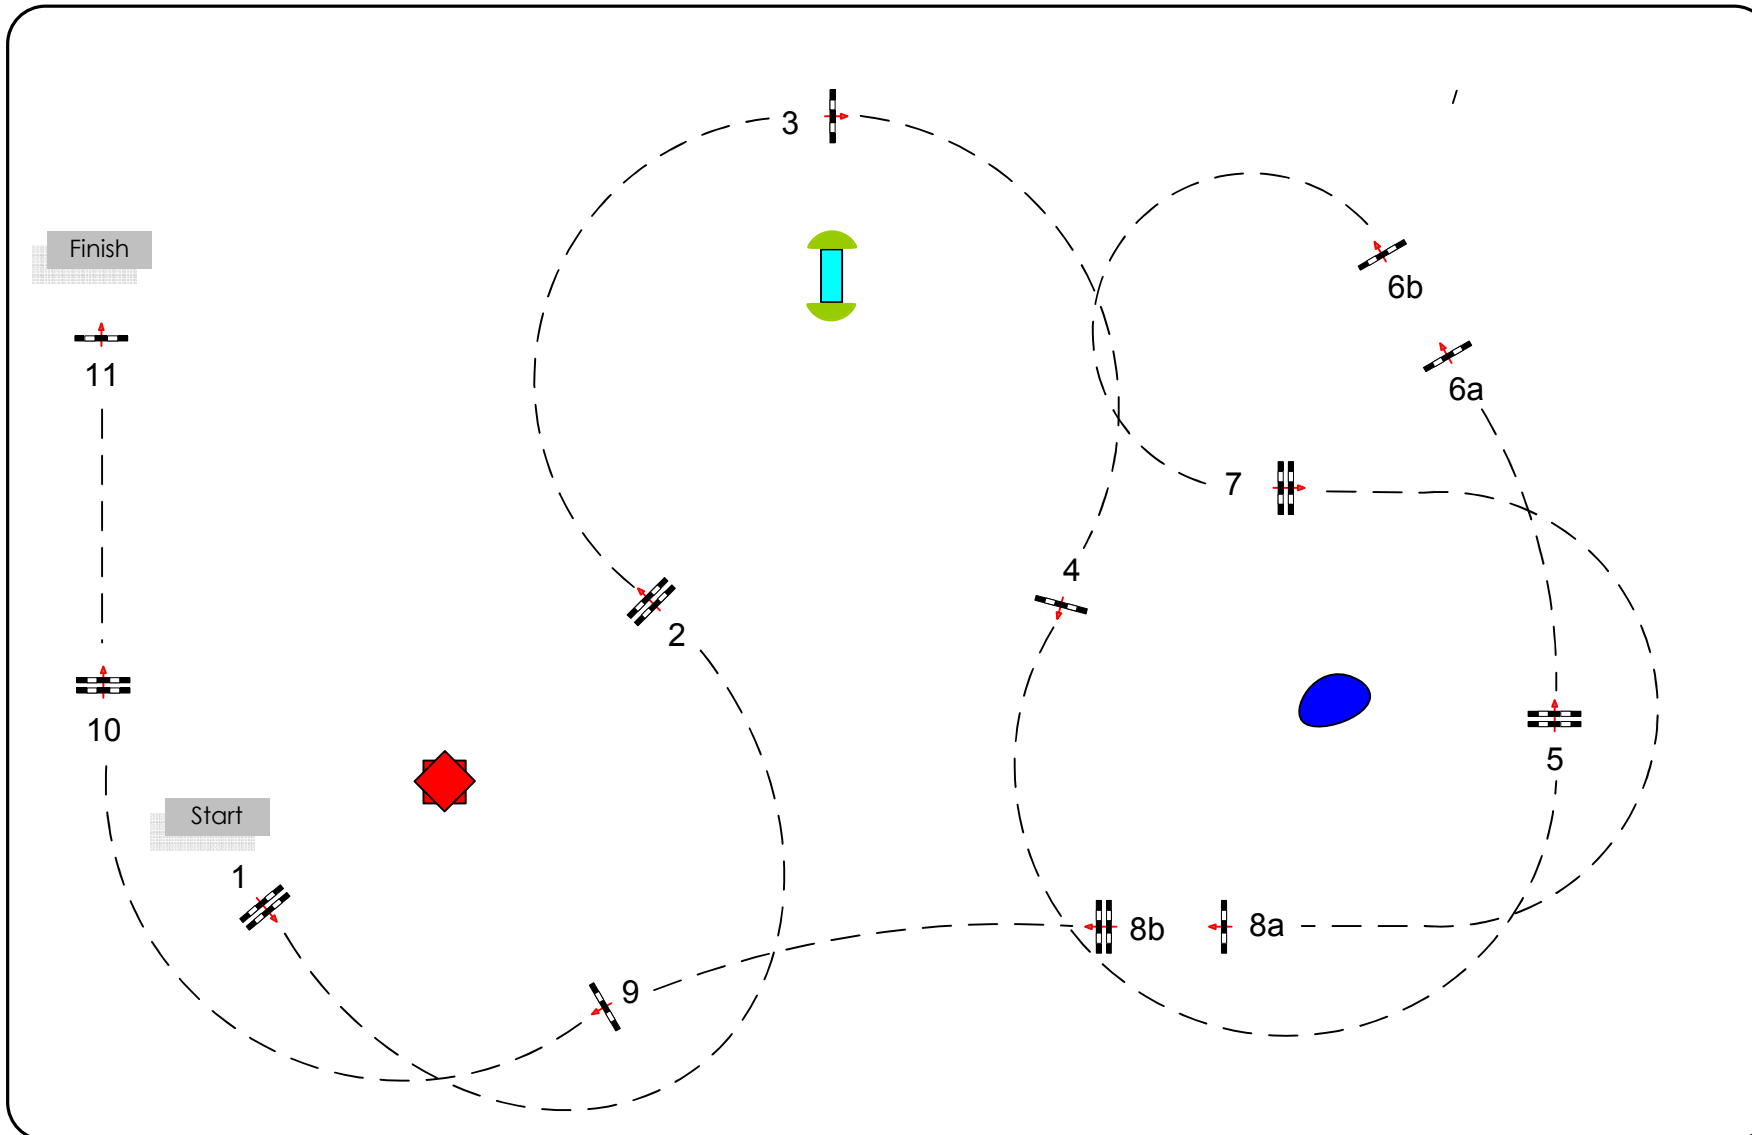

Magna Racino Spring Tour

Table: A
National RG:
FEI RG / Art. 238.2.1
Height: 1.20 m

Speed: 350 m/min

Length: 470 m
Time allowed: 81 sec
Time limit: 162 sec

Obstacles: 10
Efforts: 12
Penalty sec
Closed combination:

1st Jump-off:

Length: 0 m
Time allowed: 0 sec
Time limit: 0 sec

2nd Jump-off:

Length: 0 m
Time allowed: 0 sec
Time limit: 0 sec