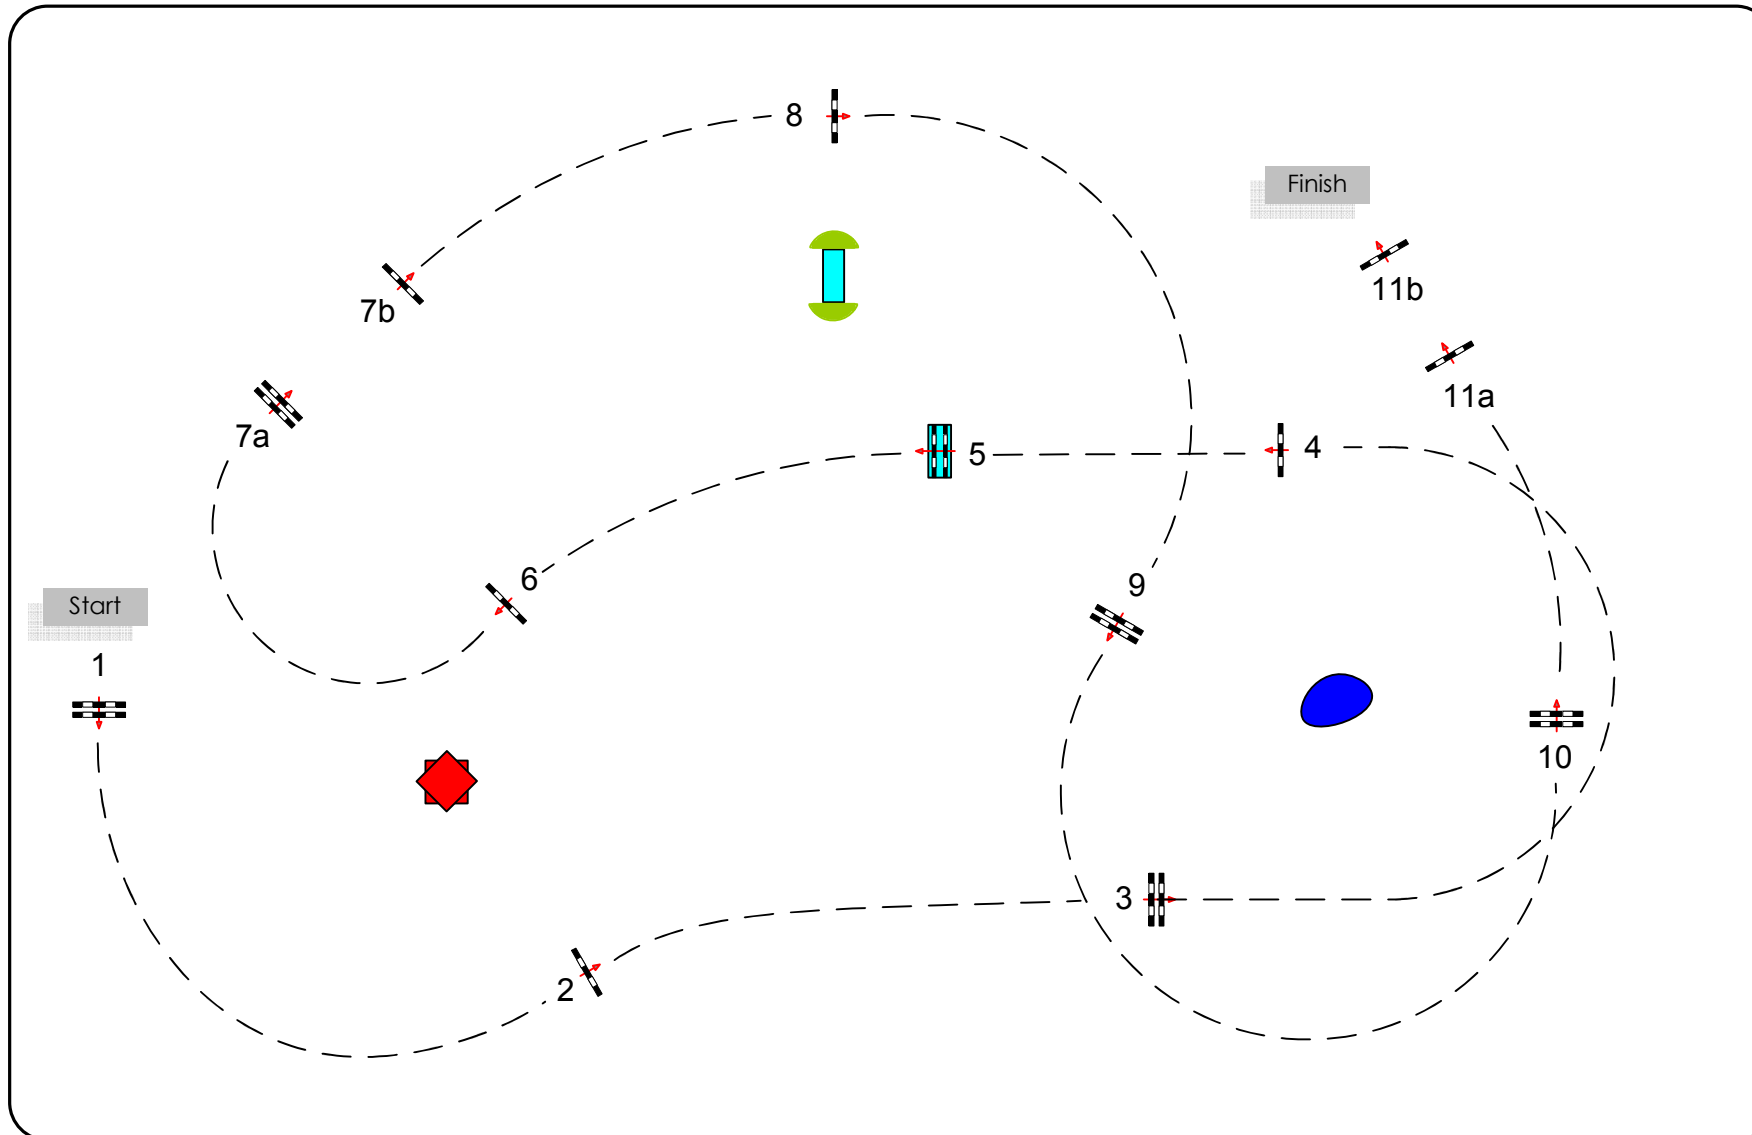

Magna Racino Spring Tour

Table: A
 National RG:
 FEI RG / Art. 238.2.1
 Height: 1,30 m

Speed: 350 m/min

Length: 460 m
 Time allowed: 79 sec
 Time limit: 158 sec

Obstacles: 10
 Efforts: 12
 Penalty sec
 Closed combination:

1st Jump-off:

Length: 0 m
 Time allowed: 0 sec
 Time limit: 0 sec

2nd Jump-off:

Length: 0 m
 Time allowed: 0 sec
 Time limit: 0 sec